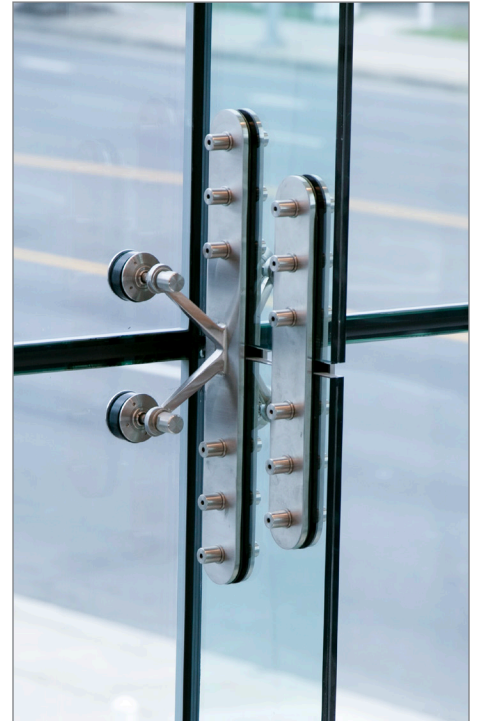

PROFESSIONAL GRADE

FHC Spider Fittings

Point Supported Mounting Systems

FOR THE ULTIMATE ALL-GLASS LOOK

FHC ARCHITECTURAL
METALS

- » For the Ultimate All-Glass Look
- » Use With Monolithic and Laminated Tempered Glass
- » For Attaching to a Post, Wall or Structural Fin
- » Made of 316 Grade Stainless Steel

CSI DIVISION 08

SECTION

08 4126

FHC Heavy-Duty Spider Fittings Point Supported Mounting System is the choice for that Ultimate All-Glass Look. **FHC Spider Fittings** can be utilized for affixing glass to posts, columns, walls, or structural fins. Made of 316 grade stainless steel and can be used with monolithic, laminated tempered, or insulated glass up to 1-1/16" thick. Contact FHC's Technical Sales for more information at **(888) 295-4531** or email at archmetals@fhc-usa.com.

FHC Heavy-Duty Post Mount Spider Fittings

ITEM NO. **HDPM1BS**
1 Arm Spider Fitting

ITEM NO. **HDPM2BS**
2 Arm Spider Fitting

ITEM NO. **HDPM3BS**
3 Arm Spider Fitting

ITEM NO. **HDPM4BS**
4 Arm Spider Fitting

FHC Heavy-Duty Fin/Wall Mount Spider Fittings

ITEM NO. **HDFM1BS**
1 Arm Spider Fitting

ITEM NO. **HDFM2BS**
2 Arm Spider Fitting

ITEM NO. **HDFM4BS**
4 Arm Spider Fitting

FHC Spider Fittings Accessories

ITEM NO. **HDSFEX1BS**
Spider Fitting
Glass Attachments