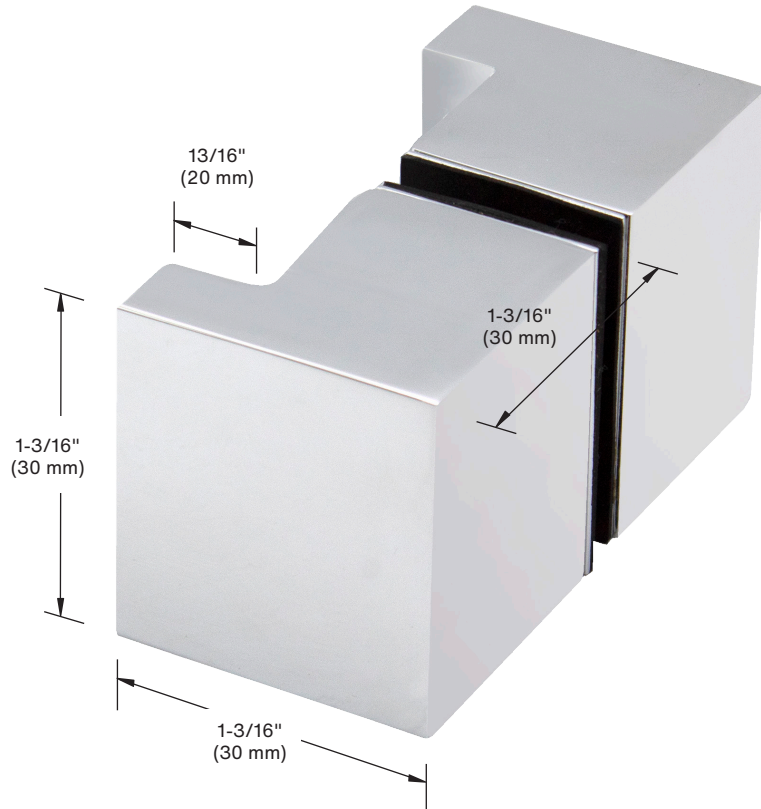

Knob

ITEM NO. **DKSQ3CH**
Square Back-to-Back Shower Knob Finger Pull

- Unique Paddle Style Shower Door Pull Handle
- Pairs Well With Glendale and Venice Shower Hardware
- Glass Fabrication Required

Glass Fabrication