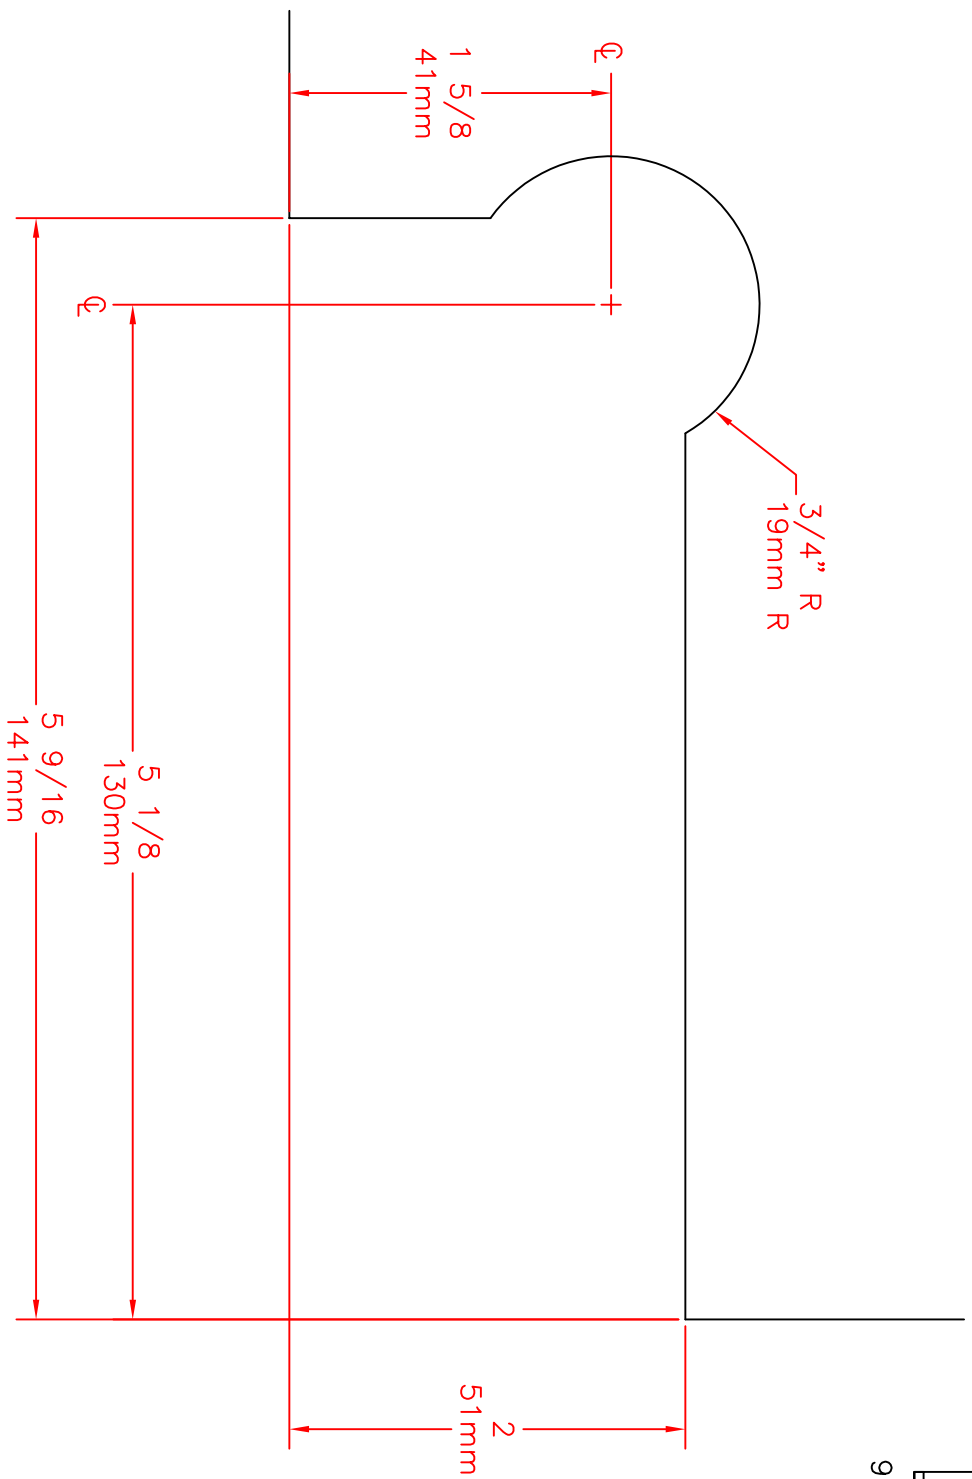

# GLASS FABRICATION DETAIL

NEW ITEM NO.	OLD ARTICLE NO.	PT. NO.
901-123	(7 351.3)	AR20

3/4" GLASS THICKNESS

REF.: 1SE-GS20	Date	Revision
SCALE: FULL		