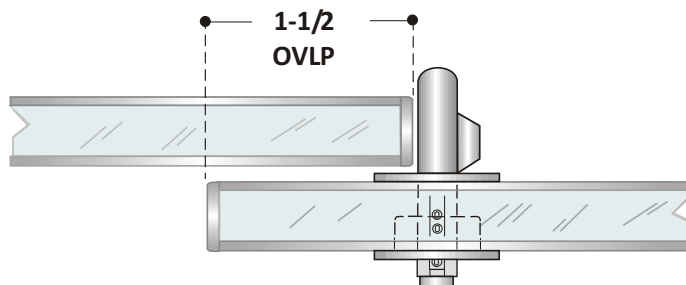

802CH Lock Installed in OD610LK Shoe

2 total 3X10 MM Flat
Head Phillips Zinc
Plated Screws With
OD610LK Shoe

802HOUSING

802PLATE