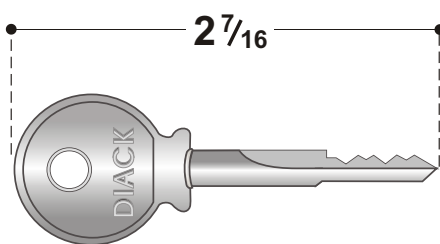

802CH Lock Installed in OD610LK Shoe

2 total 3X10 MM Flat
Head Phillips Zinc
Plated Screws With
OD610LK Shoe

802HOUSING

802PLATE