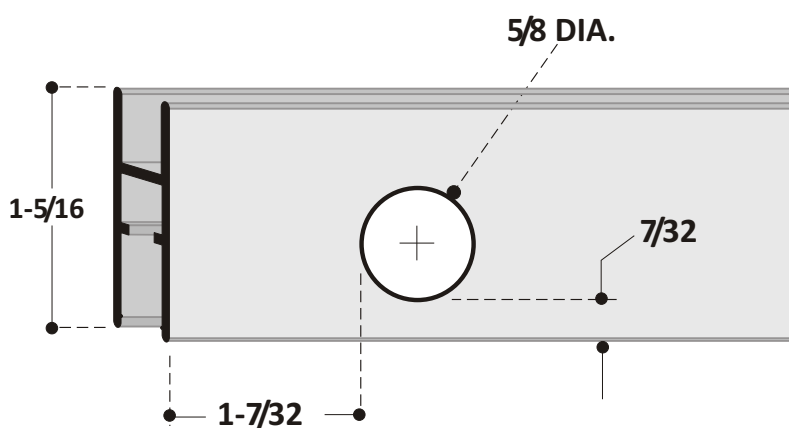

802CH Lock Installed in OD610LK Shoe

2 total 3X10 MM Flat
Head Phillips Zinc
Plated Screws With
OD610LK Shoe

802HOUSING

802PLATE