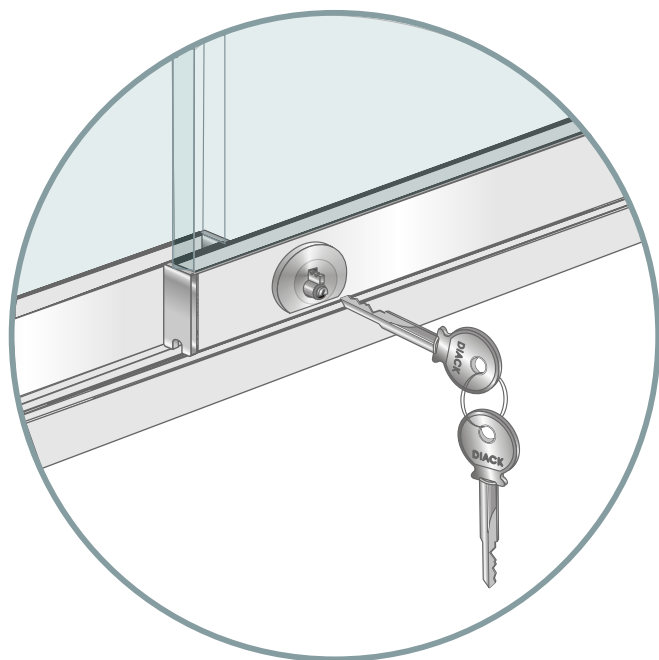

802CH Lock Installed in OD610LK Shoe

2 total 3X10 MM Flat
Head Phillips Zinc
Plated Screws With
OD610LK Shoe

802HOUSING

802PLATE