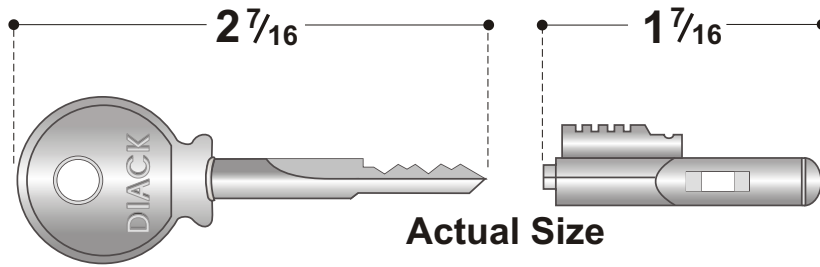

# 802 COMPLETE LOCK SET

(2) 3x10mm (1/8 x 3/8)  
Flat Head Phillips Screws

(2) 3x6mm (1/8 x 3/16)  
Flat Head Phillips Screws

(2) Glass Application  
Cushions

## FRONT PLATE

## REAR PLATE