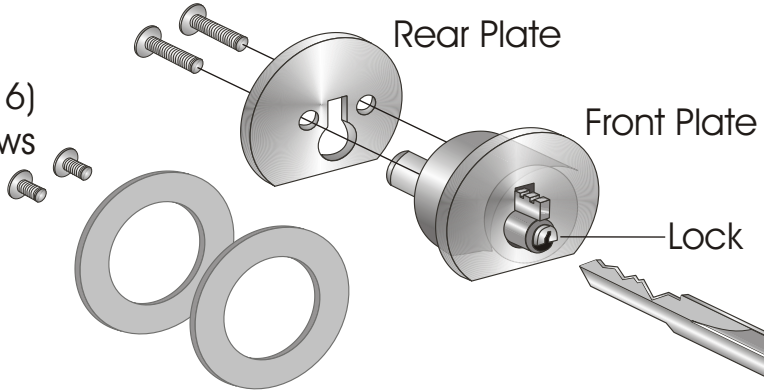

# 802 COMPLETE LOCK SET

(2) 3x10mm (1/8 x 3/8)  
Flat Head Phillips Screws

(2) 3x6mm (1/8 x 3/16)  
Flat Head Phillips Screws

(2) Glass Application  
Cushions

## FRONT PLATE

## REAR PLATE