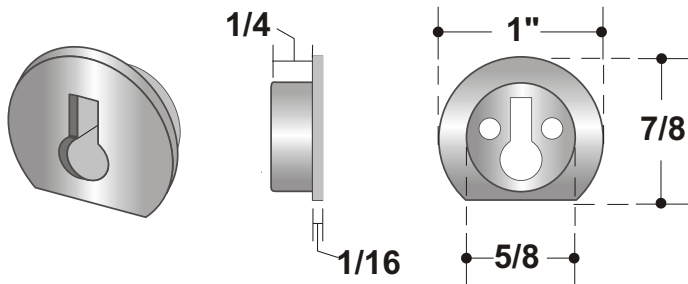

# 802 COMPLETE LOCK SET

(2) 3x10mm (1/8 x 3/8)  
Flat Head Phillips Screws

(2) 3x6mm (1/8 x 3/16)  
Flat Head Phillips Screws

(2) Glass Application  
Cushions

## FRONT PLATE

## REAR PLATE