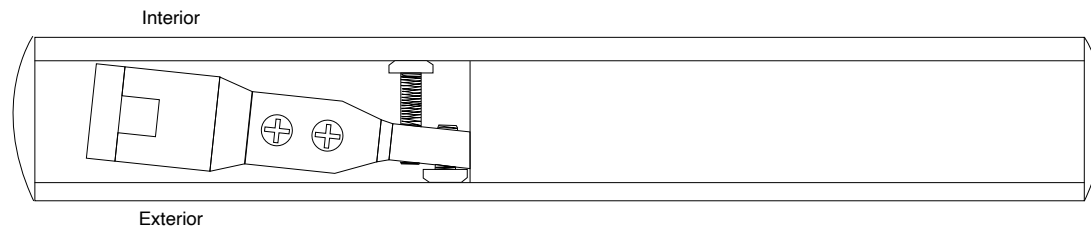

3010SA ARM CENTER ADJUSTMENT

Description

Top View LHR Door Shown

Door Centered

Door Pulled To Exterior

Door Pulled To Interior

End Load Arm Adjustment