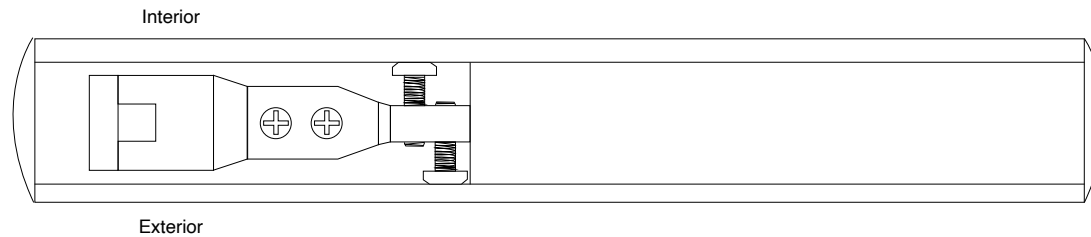

3010SA ARM CENTER ADJUSTMENT

Description

Top View LHR Door Shown

Door Centered

Door Pulled To Exterior

Door Pulled To Interior

End Load Arm Adjustment