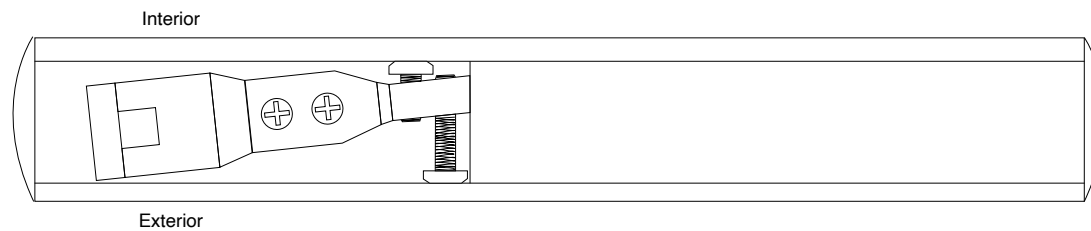

3010SA ARM CENTER ADJUSTMENT

Description

Top View LHR Door Shown

Door Centered

Door Pulled To Exterior

Door Pulled To Interior

End Load Arm Adjustment