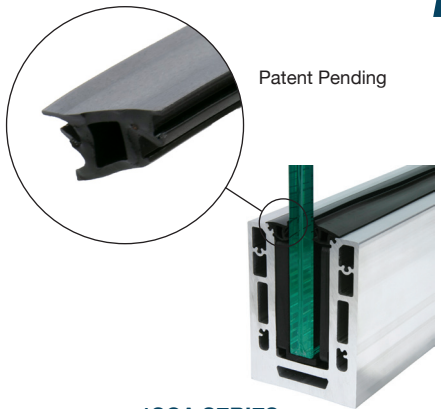

FHC ACHIEVE®

FGR Frameless Glass Railing System

- New Innovation Design, Utilizes Standard 4-1/8" Base Shoe Height
- Designed 40% Lighter Than Traditional Base Shoes
- 10' and 20' Stock Lengths Available Drilled or Undrilled
- Designed for Heavy Glass Railing and Windscreen Applications
- Custom Fabrication Services Available
- FHC Innovative "One Seal" 1SGA Series Gasket Makes Installations Easy. Installers "Can Pre-Load Gasket Before Setting Glass and Use the Same Gasket on the Inside to Finish Installation"

FHC®
FRAMELESS HARDWARE COMPANY
THE GLAZING SUPPLY COMPANY

LIT0151 05.03.21

Aluminum Base Shoes

A1M SERIES
1/2" - 9/16" (12 - 13.52 mm)
Glass Railing Base Shoe

A3M SERIES
1 1/16" (17.52 mm)
Glass Railing Base Shoe

A5M SERIES
1 3/16" (21.52 mm)
Glass Railing Base Shoe

Achieve Shims & One Seal Gasket

ACH1K
FHC Achieve Installation
and Removal Tool Kit

10 Shim Sets
Per Box

ACH2G
FHC Achieve Glass Rail Shim Set
For 1/2" to 3/4" Glass

ACH3G
FHC Achieve Glass Rail Shim Set
For 13/16" Glass

Patent Pending

1SGA SERIES
FHC One Seal Base Shoe Gasket
250' and 500' Rolls

Professional Grade Cap Rails & End Caps

Visit FHC-USA.COM for More Options