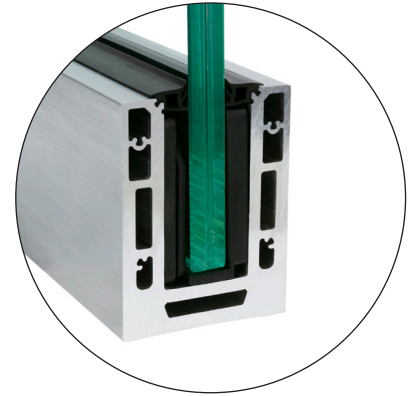

FHC ACHIEVE®

FGR Frameless Glass Railing System

- New Innovation Design, Utilizes Standard 4-1/8" Base Shoe Height
- Designed 40% Lighter Than Traditional Base Shoes
- 10' and 20' Stock Lengths Available Drilled or Undrilled
- Designed for Heavy Glass Railing and Windscreen Applications
- Custom Fabrication Services Available
- FHC Innovative "One Seal" 1SGA Series Gasket Makes Installations Easy. Installers "Can Pre-Load Gasket Before Setting Glass and Use the Same Gasket on the Inside to Finish Installation"

FHC®
FRAMELESS HARDWARE COMPANY
THE GLAZING SUPPLY COMPANY

LIT0151 05.03.21

Aluminum Base Shoes

A1M SERIES
1/2" - 9/16" (12 - 13.52 mm)
Glass Railing Base Shoe

A3M SERIES
1 1/16" (17.52 mm)
Glass Railing Base Shoe

A5M SERIES
1 3/16" (21.52 mm)
Glass Railing Base Shoe

Achieve Shims & One Seal Gasket

ACH1K
FHC Achieve Installation
and Removal Tool Kit

10 Shim Sets
Per Box

ACH2G
FHC Achieve Glass Rail Shim Set
For 1/2" to 3/4" Glass

ACH3G
FHC Achieve Glass Rail Shim Set
For 13/16" Glass

Patent Pending

1SGA SERIES
FHC One Seal Base Shoe Gasket
250' and 500' Rolls

Professional Grade Cap Rails & End Caps

Visit FHC-USA.COM for More Options