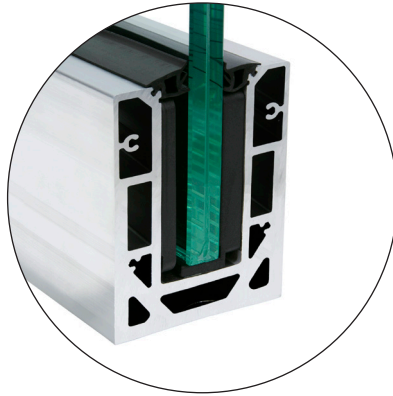

FHC ACHIEVE®

FGR Frameless Glass Railing System

- New Innovation Design, Utilizes Standard 4-1/8" Base Shoe Height
- Designed 40% Lighter Than Traditional Base Shoes
- 10' and 20' Stock Lengths Available Drilled or Undrilled
- Designed for Heavy Glass Railing and Windscreen Applications
- Custom Fabrication Services Available
- FHC Innovative "One Seal" 1SGA Series Gasket Makes Installations Easy. Installers "Can Pre-Load Gasket Before Setting Glass and Use the Same Gasket on the Inside to Finish Installation"

Apply Cladding & Roll-In Interior Gasket to Finish Install

CSI DIVISION 05

SECTION

05 7300

ACHIEVE®
FRAMELESS GLASS RAILINGS

EXPERIENCE AND INNOVATION

4361 Firestone Blvd. South Gate, CA 90280 Toll Free: (888) 295-4531 | Fax: 323 336-8307 | Web: fhc-usa.com

FHC®
FRAMELESS HARDWARE COMPANY
THE GLAZING SUPPLY COMPANY

LIT0151 05.03.21

Aluminum Base Shoes

A1M SERIES
1/2" - 9/16" (12 - 13.52 mm)
Glass Railing Base Shoe

A3M SERIES
1 1/16" (17.52 mm)
Glass Railing Base Shoe

A5M SERIES
1 3/16" (21.52 mm)
Glass Railing Base Shoe

Achieve Shims & One Seal Gasket

ACH1K
FHC Achieve Installation
and Removal Tool Kit

10 Shim Sets
Per Box

ACH2G
FHC Achieve Glass Rail Shim Set
For 1/2" to 3/4" Glass