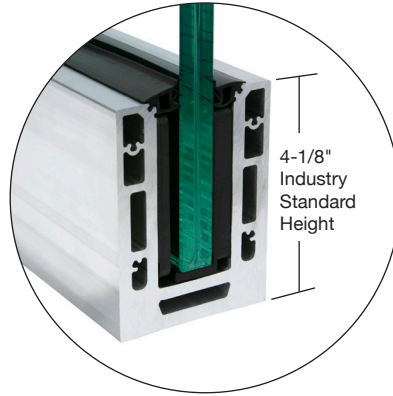

FHC ACHIEVE®

FGR Frameless Glass Railing System

- New Innovation Design, Utilizes Standard 4-1/8" Base Shoe Height
- Designed 40% Lighter Than Traditional Base Shoes
- 10' and 20' Stock Lengths Available Drilled or Undrilled
- Designed for Heavy Glass Railing and Windscreen Applications
- Custom Fabrication Services Available
- FHC Innovative "One Seal" 1SGA Series Gasket Makes Installations Easy. Installers "Can Pre-Load Gasket Before Setting Glass and Use the Same Gasket on the Inside to Finish Installation"

Apply Cladding & Roll-In Interior Gasket to Finish Install

CSI DIVISION 05

SECTION

05 7300

ACHIEVE®
FRAMELESS GLASS RAILINGS

EXPERIENCE AND INNOVATION

4361 Firestone Blvd. South Gate, CA 90280 Toll Free: (888) 295-4531 | Fax: 323 336-8307 | Web: fhc-usa.com

FHC®
FRAMELESS HARDWARE COMPANY
THE GLAZING SUPPLY COMPANY

LIT0151 05.03.21

Aluminum Base Shoes

A1M SERIES
1/2" - 9/16" (12 - 13.52 mm)
Glass Railing Base Shoe

A3M SERIES
1 1/16" (17.52 mm)
Glass Railing Base Shoe

A5M SERIES
1 3/16" (21.52 mm)
Glass Railing Base Shoe

Achieve Shims & One Seal Gasket

ACH1K
FHC Achieve Installation
and Removal Tool Kit

10 Shim Sets
Per Box

ACH2G
FHC Achieve Glass Rail Shim Set
For 1/2" to 3/4" Glass