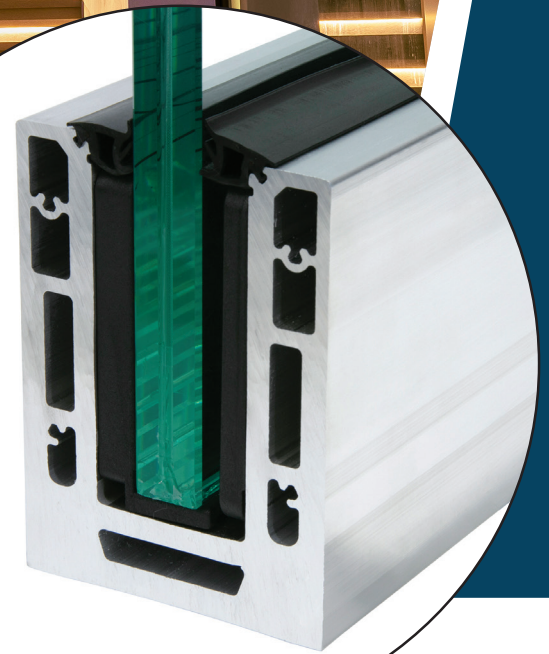

FHC ACHIEVE®

FGR Frameless Glass Railing System

- New Innovation Design, Utilizes Standard 4-1/8" Base Shoe Height
- Designed 40% Lighter Than Traditional Base Shoes
- 10' and 20' Stock Lengths Available Drilled or Undrilled
- Designed for Heavy Glass Railing and Windscreen Applications
- Custom Fabrication Services Available
- FHC Innovative "One Seal" 1SGA Series Gasket Makes Installations Easy. Installers "Can Pre-Load Gasket Before Setting Glass and Use the Same Gasket on the Inside to Finish Installation"

Photo: Zaida Marin of Opulent Glass, Inc.

**NEW
ENGINEERED
DESIGN**

NOW 40% LIGHTER
Multiple Patents Pending

Fast & Easy Installation

Install Base Shoe, Exterior Gasket & Setting Block

Install Glass & Set Shims Using ACH1K Install & Removal Tool Kit