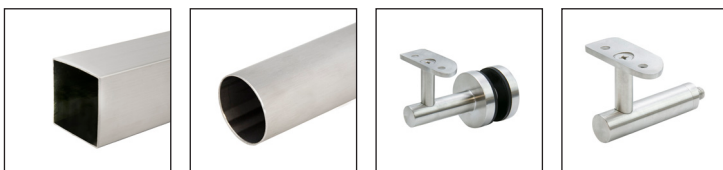

Professional Grade Hand Rails & Brackets

Visit FHC-USA.COM for More Options

Visit FHC-USA.COM
to See Our Complete
Selection of Architectural
Railing Products