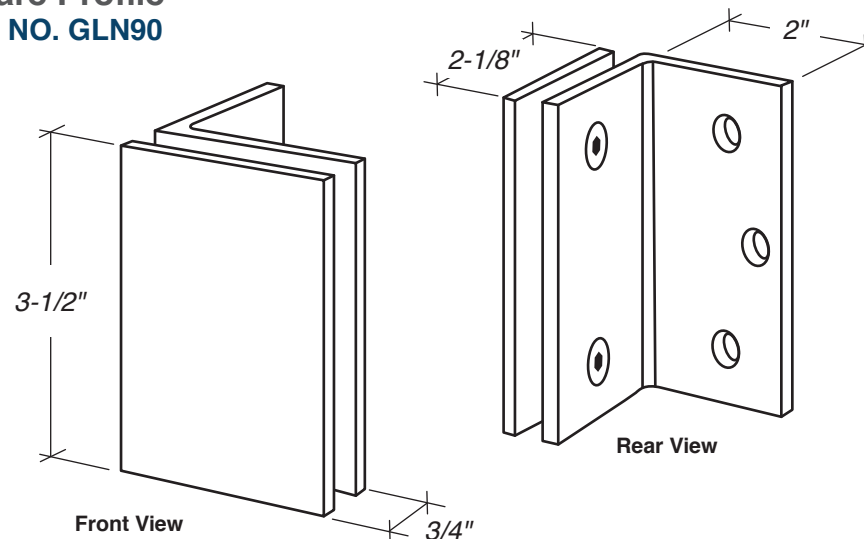

GLASS CLAMPS

Glendale Wall Bracket
Square Profile
ITEM NO. GLN90

Preston Wall Bracket
Beveled Profile
ITEM NO. BFC90

SPECIFICATIONS

Glass Sizes: 3/8" to 1/2" (10 to 12 mm) Tempered Glass Only
Construction: Solid Brass
Cutout Required: Cutout No. SD30
Includes: Clamp body, glazing gaskets, mounting screws, and fabrication template.
Use: Residential Bath and Commercial Hotel Applications

Glendale Wall Bracket
Square Profile
ITEM NO. GLN90

Preston Wall Bracket
Beveled Profile
ITEM NO. BFC90

GASKET SPECIFICATIONS:

For 3/8" (10mm) Glass: Use Two Thin Gaskets On Each Side

For 1/2" (12mm) Glass: Use Two Thin Gaskets On Each Side