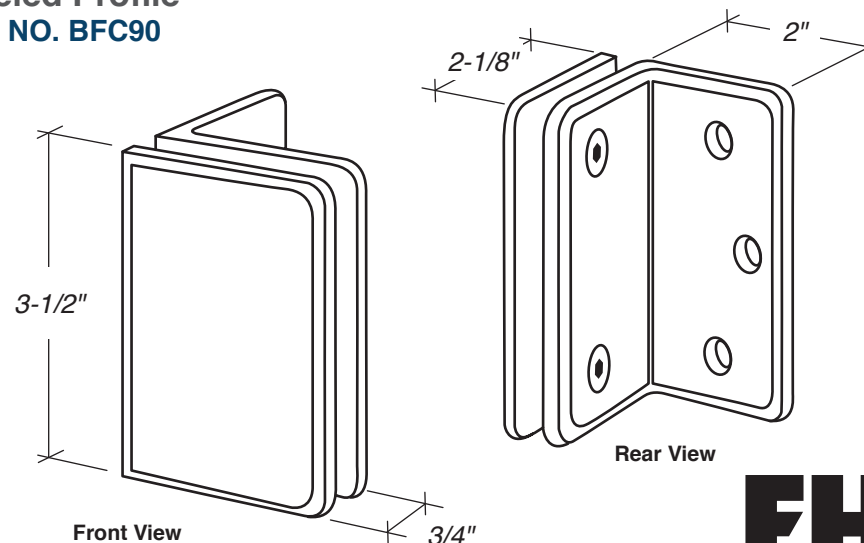

GLASS CLAMPS

Glendale Wall Bracket
Square Profile
ITEM NO. GLN90

Preston Wall Bracket
Beveled Profile
ITEM NO. BFC90

SPECIFICATIONS

Glass Sizes: 3/8" to 1/2" (10 to 12 mm) Tempered Glass Only
Construction: Solid Brass
Cutout Required: Cutout No. SD30
Includes: Clamp body, glazing gaskets, mounting screws, and fabrication template.
Use: Residential Bath and Commercial Hotel Applications

Glendale Wall Bracket
Square Profile
ITEM NO. GLN90

Preston Wall Bracket
Beveled Profile
ITEM NO. BFC90

GASKET SPECIFICATIONS:

For 3/8" (10mm) Glass: Use Two Thin Gaskets On Each Side

For 1/2" (12mm) Glass: Use Two Thin Gaskets On Each Side