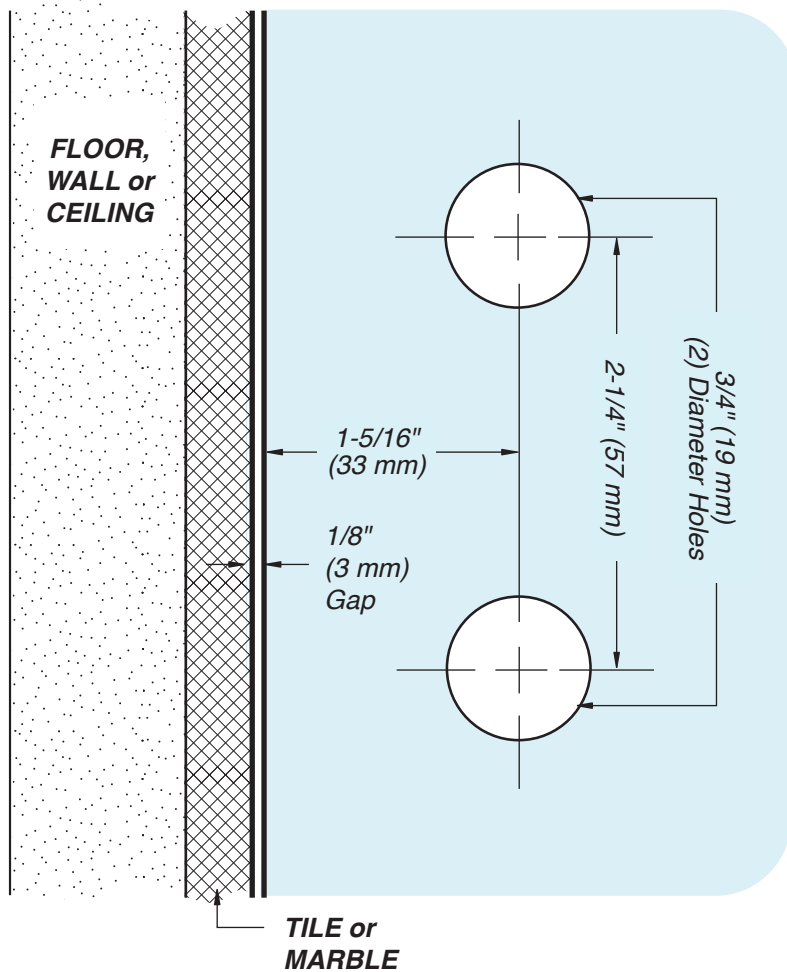

GLASS CLAMPS

Glendale Wall Bracket
Square Profile
ITEM NO. GLN90

Preston Wall Bracket
Beveled Profile
ITEM NO. BFC90

SPECIFICATIONS

Glass Sizes: 3/8" to 1/2" (10 to 12 mm) Tempered Glass Only
Construction: Solid Brass
Cutout Required: Cutout No. SD30
Includes: Clamp body, glazing gaskets, mounting screws, and fabrication template.
Use: Residential Bath and Commercial Hotel Applications

Glendale Wall Bracket
Square Profile
ITEM NO. GLN90

Preston Wall Bracket
Beveled Profile
ITEM NO. BFC90

GASKET SPECIFICATIONS:

For 3/8" (10mm) Glass: Use Two Thin Gaskets On Each Side

For 1/2" (12mm) Glass: Use Two Thin Gaskets On Each Side

GLASS CLAMPS

Glendale Wall Bracket
 Square Profile
 ITEM NO. GLN90

Preston Wall Bracket
 Beveled Profile
 ITEM NO. BFC90

DO NOT MEASURE / SCALE DRAWING
 USE DIMENSIONS SHOWN

Cutout No. SD30

TYPICAL INSTALLATION

 USE ONLY
 MONOLITHIC
 TEMPERED GLASS

For Technical Support
 Call Toll Free in the U.S.
 (888) 295-4531

IMPORTANT:
 Measure from Finished
 Edge of Glass