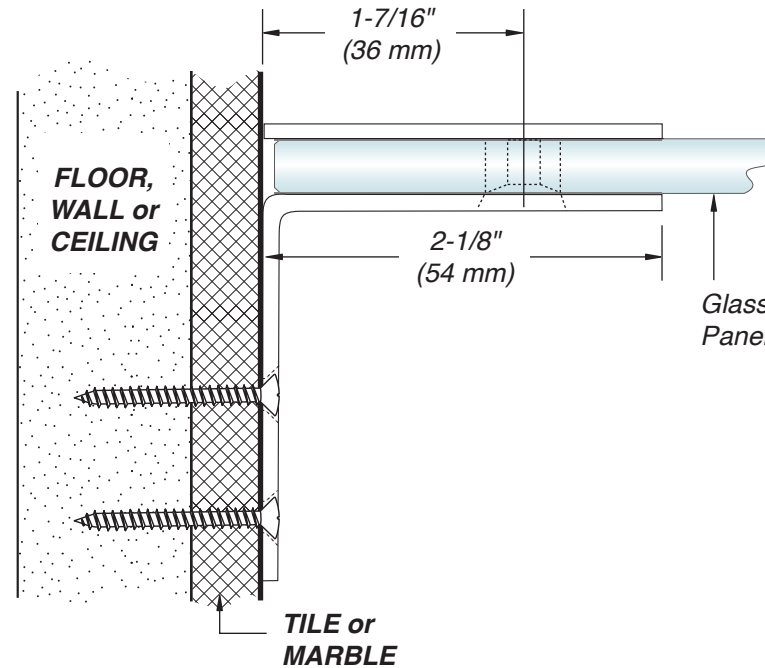

GLASS CLAMPS

Glendale Wall Bracket
Square Profile
ITEM NO. GLN90

Preston Wall Bracket
Beveled Profile
ITEM NO. BFC90

SPECIFICATIONS

Glass Sizes: 3/8" to 1/2" (10 to 12 mm) Tempered Glass Only
Construction: Solid Brass
Cutout Required: Cutout No. SD30
Includes: Clamp body, glazing gaskets, mounting screws, and fabrication template.
Use: Residential Bath and Commercial Hotel Applications

Glendale Wall Bracket
Square Profile
ITEM NO. GLN90

Preston Wall Bracket
Beveled Profile
ITEM NO. BFC90

GASKET SPECIFICATIONS:

For 3/8" (10mm) Glass: Use Two Thin Gaskets On Each Side

For 1/2" (12mm) Glass: Use Two Thin Gaskets On Each Side

GLASS CLAMPS

Glendale Wall Bracket
 Square Profile
 ITEM NO. GLN90

Preston Wall Bracket
 Beveled Profile
 ITEM NO. BFC90

DO NOT MEASURE / SCALE DRAWING
 USE DIMENSIONS SHOWN

Cutout No. SD30

TYPICAL INSTALLATION

 USE ONLY
 MONOLITHIC
 TEMPERED GLASS

For Technical Support
 Call Toll Free in the U.S.
 (888) 295-4531

IMPORTANT:
 Measure from Finished
 Edge of Glass