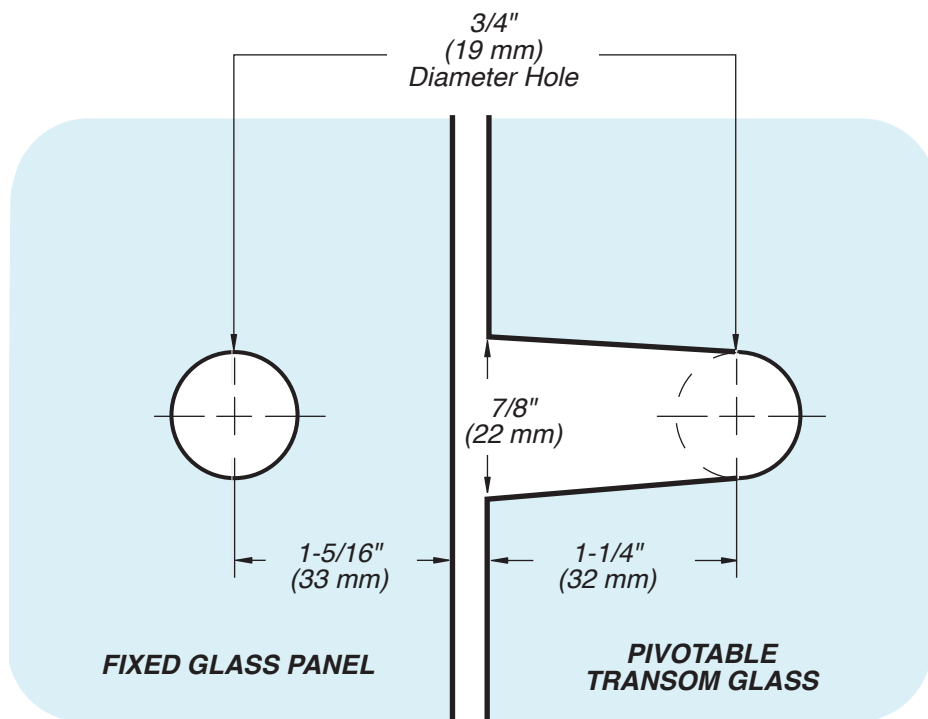

GLASS CLAMPS

90 Degree Glass-to-Glass Mount
Pivotal Transom Clamp Beveled Profile
ITEM NO. BPT90

DO NOT MEASURE / SCALE DRAWING
USE DIMENSIONS SHOWN

TEMPLATE FOR FIXED PANEL TO 90° PIVOTABLE TRANSOM GLASS

IMPORTANT:
Measure from Finished
Edge of Glass

USE ONLY
MONOLITHIC
TEMPERED GLASS

For Technical Support
Call Toll Free in the U.S.
(888) 295-4531