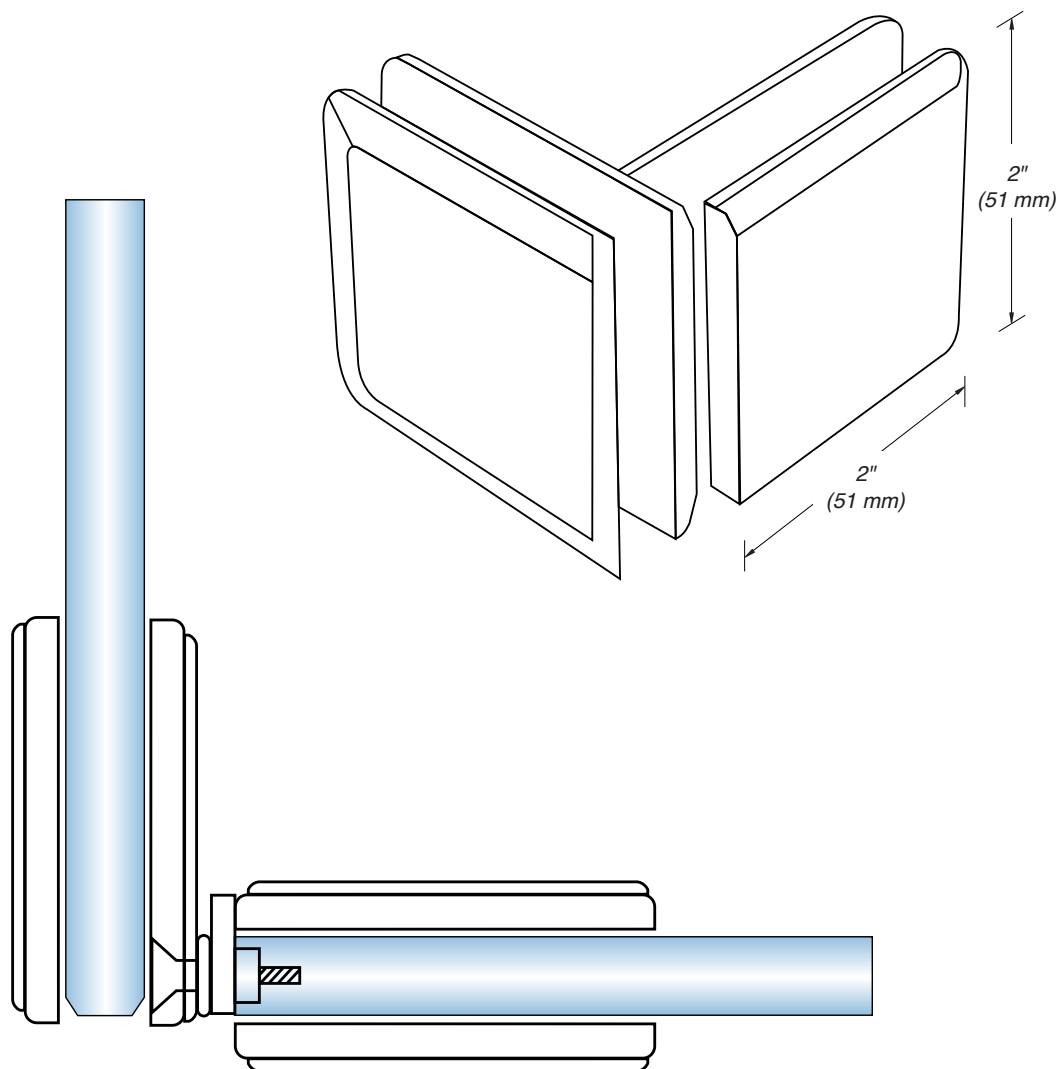

Includes: Clamp body, glazing gaskets, mounting screws, and fabrication template.

Use: Residential Bath and Commercial Hotel Applications

GASKET SPECIFICATIONS:

For 3/8" (10mm) Glass: Use One Gasket On Each Side

For 1/2" (12mm) Glass: Use One Gasket On Each Side

GLASS INSTRUCTIONS:

Only use tempered safety glass. To prevent damage to the clamp finish during installation, do not use power tools when installing these clamps. Maximum transom size not to exceed 18" x 32". **Note:** To prevent binding during normal pivoting transom operation, during installation make sure the transom clamps are centered and aligned properly.

CARE & CLEANING GUIDELINES:

For best results, keep the following recommendations in mind when caring for your FHC shower door hardware. Your shower door hardware should be dried daily with a soft towel or cloth to insure its original finish. Do not use harsh cleaners or chemicals on the hardware, as many of the components are coated with a clear lacquer that will become damaged beyond repair. Always test your cleaning solution in an inconspicuous area prior to cleaning the entire hardware surface. Wipe surfaces clean using a soft dampened cloth or sponge and rinse completely with warm water immediately after applying the cleaning solution. Use only small amounts of liquid, gentle cleaner. Never use abrasive products, sponges, or wire scrub brushes while cleaning hardware.