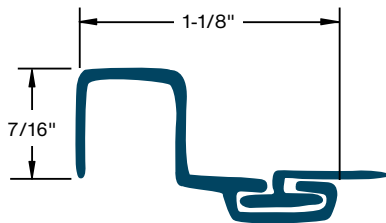

# Wipes & Seals

ITEM NO. **CUS38**

## FHC Clear U Seal Strike With Leg at 90 Degree

- Optically Clear 90 Degree Door Strike Seal For 3/8" Glass
- Door Stop That Disperses Water Back Into Shower and Seals Gaps
- Rigid U-Seal with Leg and Soft Leg/Wipe
- Very Hi-Bond Tape is Not Required For Installation
- 95" Stock Lengths, Designed to be Cut to Size at Jobsite
- For 90 Degree Angle Corner Conditions
- For Single Acting Doors

### TOP VIEW