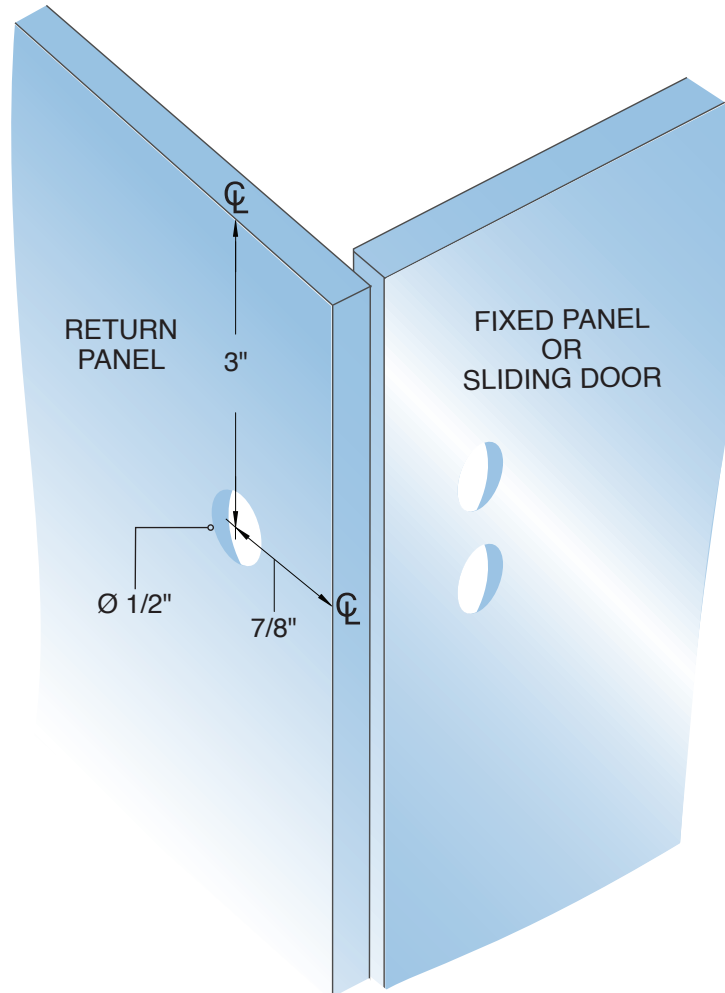

FHC DENALI 90 DEGREE GLASS ADAPTER

ITEM NO. DEN90

DO NOT MEASURE / SCALE DRAWING
USE DIMENSIONS SHOWN

Use Monolithic
Tempered Glass

FIXED PANEL
or
SLIDING DOOR
Must Butt Return Panel

For Technical Support
Call Toll Free in the U.S.
(888) 295-4531