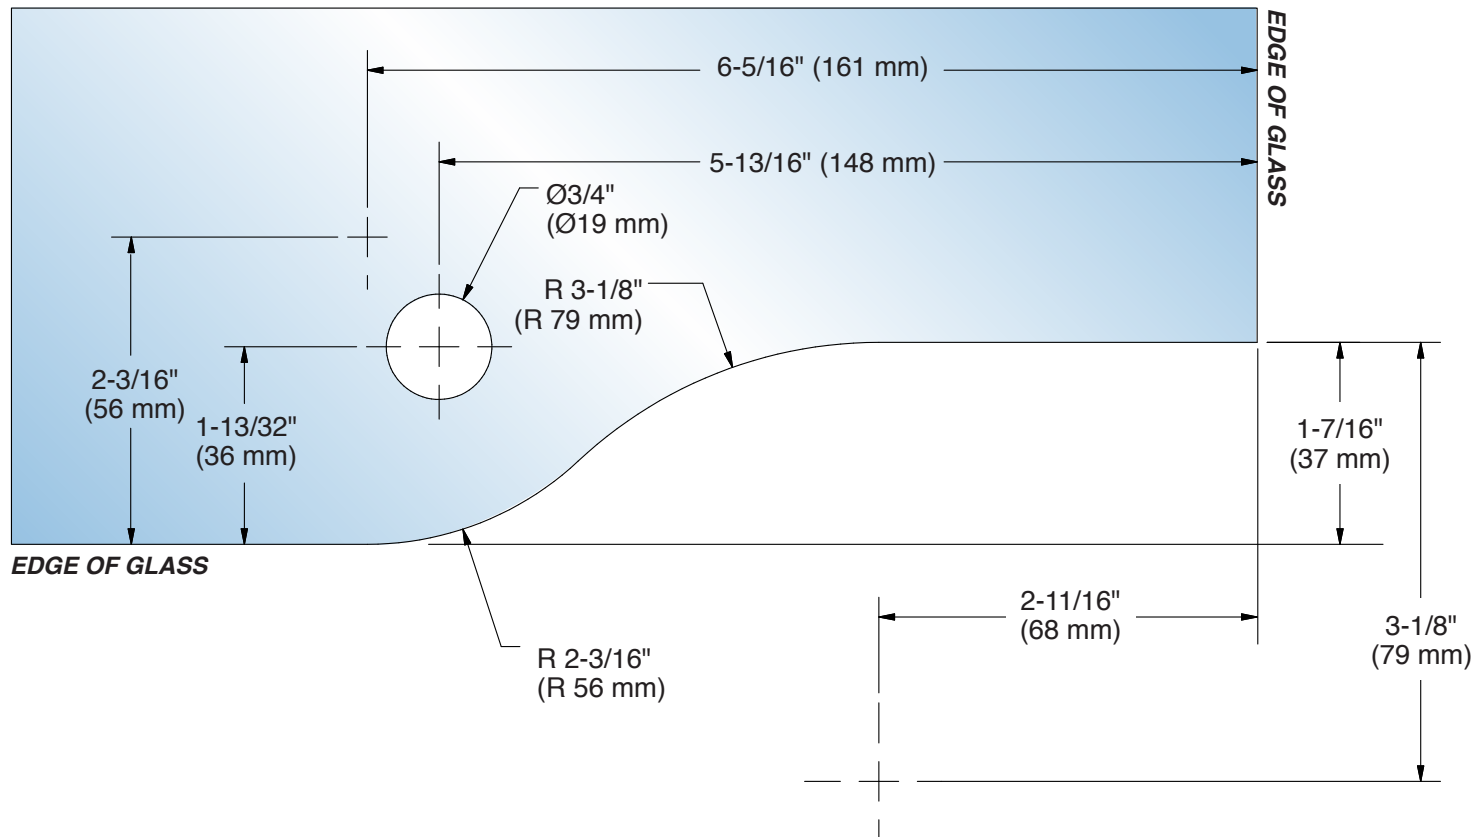

Glass Cut Out

For Technical Support
Call Toll Free in the U.S.
(888) 295-4531