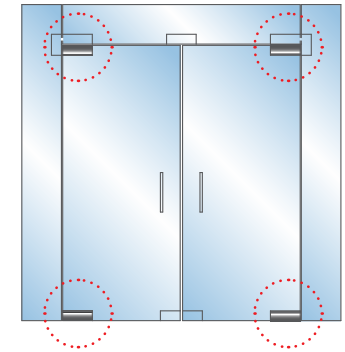

Glass Cut Out

For Technical Support
Call Toll Free in the U.S.
(888) 295-4531