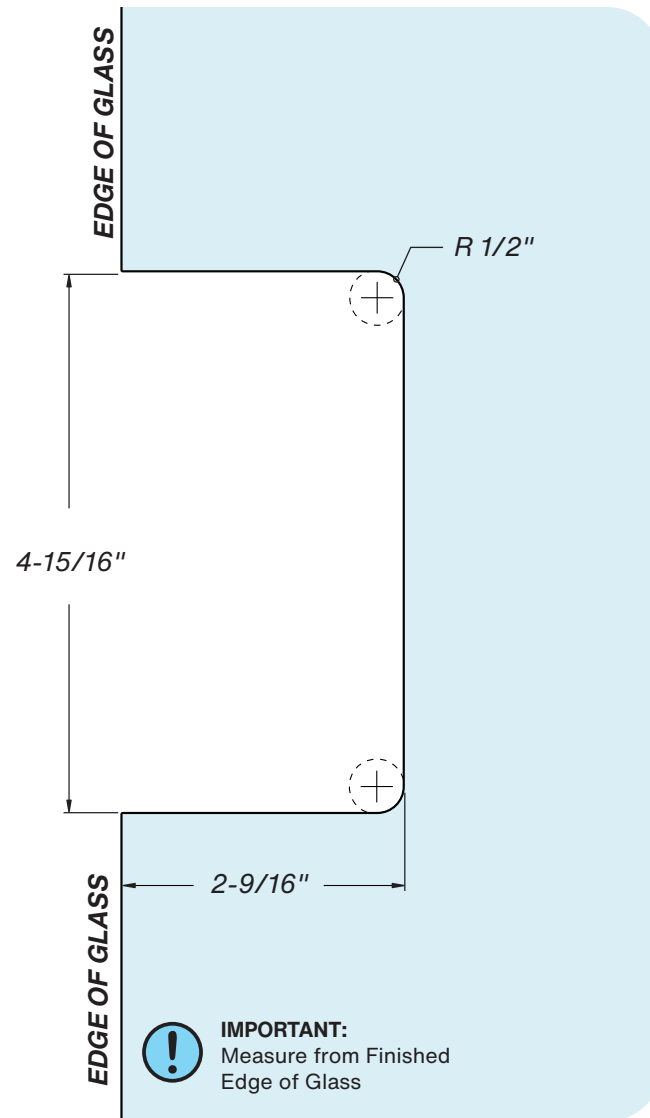

FHC EURO LOCK HOUSING

Hook Bolt Type With Strike Plate
ITEM NO. ECL4X6

DO NOT MEASURE / SCALE DRAWING
USE DIMENSIONS SHOWN

USE ONLY
MONOLITHIC
TEMPERED GLASS

For Technical Support
Call Toll Free in the U.S.
(888) 295-4531