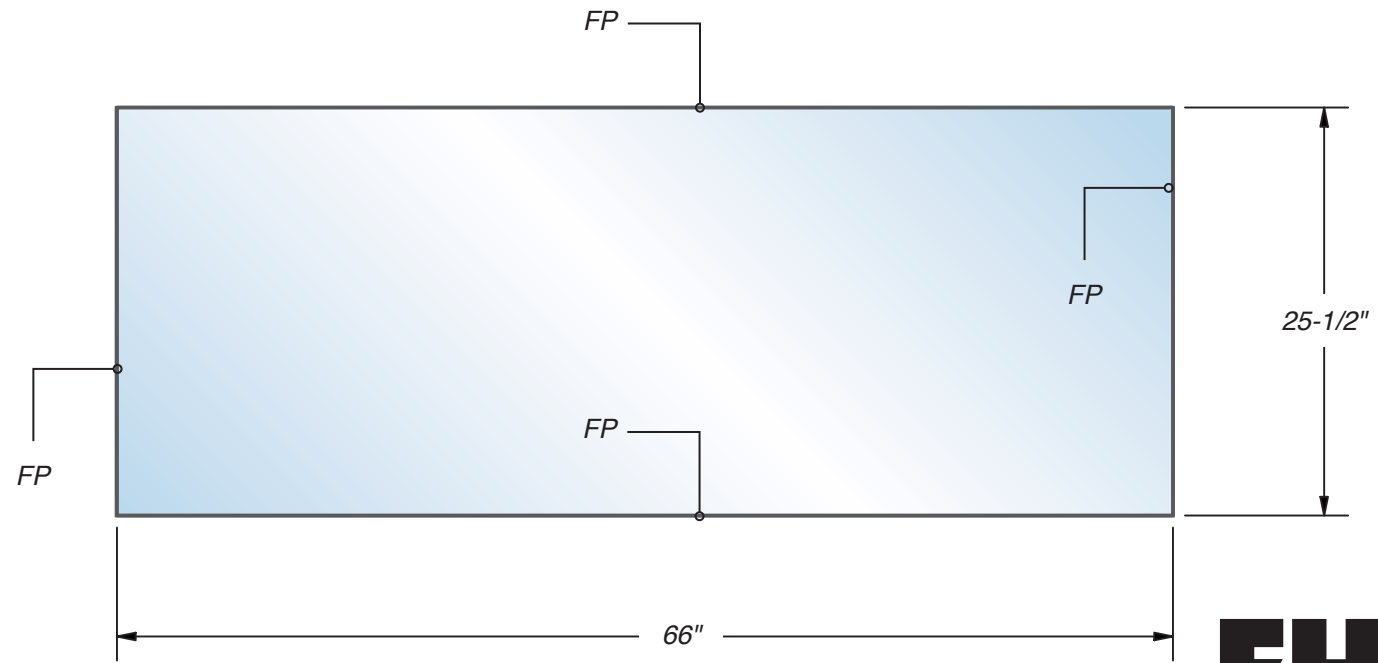

CORONA GUARD

ITEM NO. MG66CG

1/4" Clear Tempered Glass

Configuration for FHCG66

FP = Flat Polished Edge