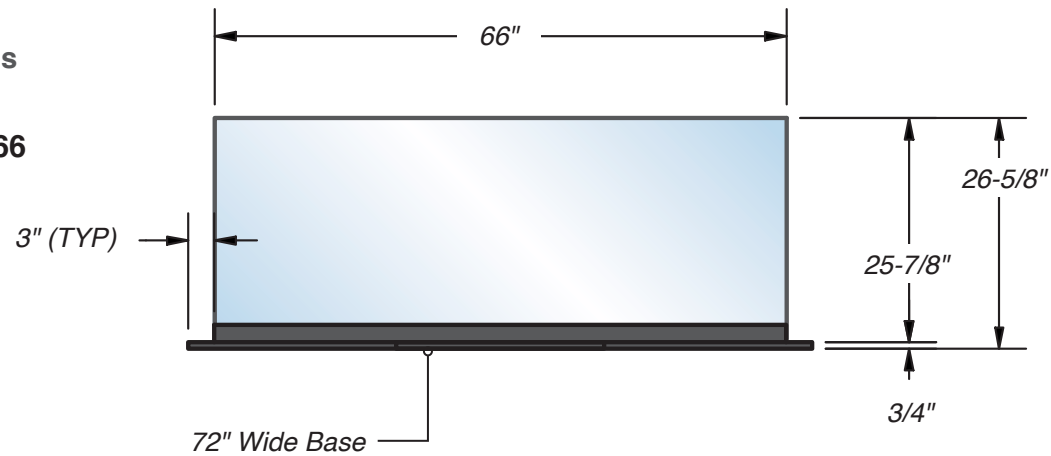

CORONA GUARD

ITEM NO. MG66CG

1/4" Clear Tempered Glass

Configuration for FHCG66

FP = Flat Polished Edge