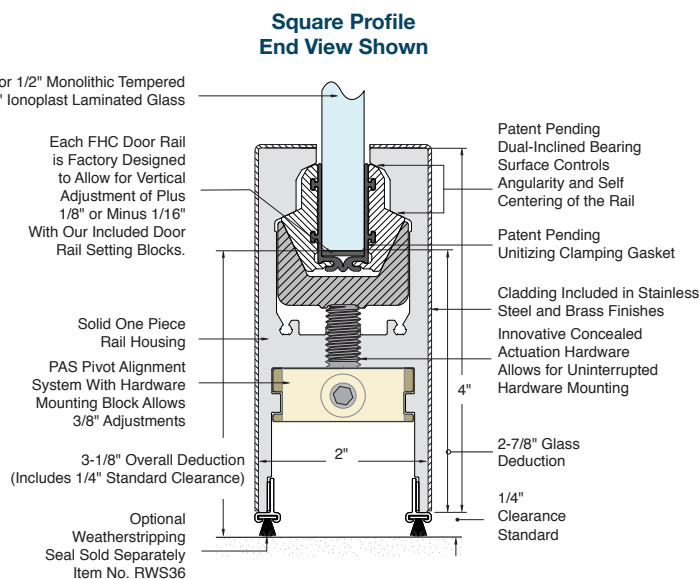

CSI DIVISION 08
SECTION
08 4210

60 Degree A.D.A Compliant Tapered Top Edge

New Modern Crisp Corner Design

- **New Improved Pivot Alignment System "PAS" Included With Each Rail**

R4T MODEL

R4S MODEL

New Innovative Built-In Anti-Clamshell Pad

4" Square and Tapered Door Rails For 3/8", 1/2" or 9/16" Tempered Glass

2-1/2" Square and Tapered Low Profile Door Rails For 3/8", 1/2" or 9/16" Tempered Glass

• Low Profile Accepts Standard Size Mounting Hardware

10" Square Door Rails For 3/8", 1/2" or 9/16" Tempered Glass

• New Improved Pivot Alignment System "PAS" Included With Each Rail

2-1/2" Low Profile and 4" Door Patch 9-1/2" Rails for 3/8", 1/2" or 9/16" Tempered Glass