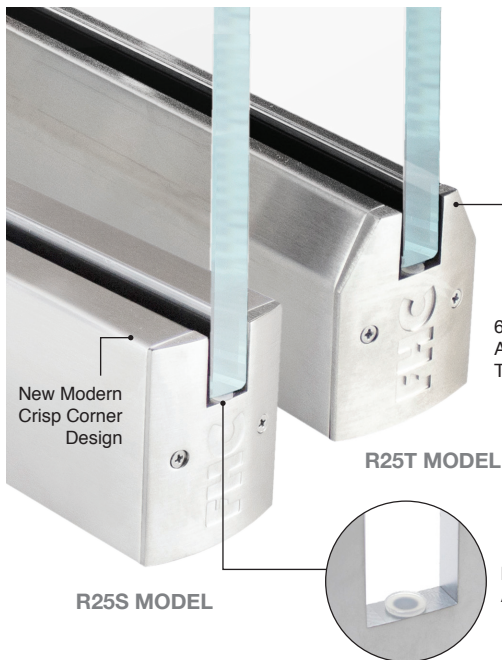

**NEW
INNOVATIVE
DESIGN**

Door Patch Rails

Door Rails

INTRODUCING

ADVANCE HERC-DOOR RAIL
FRAMELESS HARDWARE CO.

- FHC American Manufacturing
- Patent Pending UNITIZING GASKET / Dual-Inclined Control Surfaces
- Easiest and Fastest Rail to Install in the Industry
- New Modern Crisp Corner Design
- For 3/8", 1/2", 5/8" or 3/4" Monolithic Tempered and 9/16", 11/16" or 13/16" Laminated Tempered Glass
- Class 1 Anodizing UV Stable Finishes That Will Not Fade

- Increased Glass Bite Improves Holding Strength and Aesthetics
- Solid One Piece Aluminum Housing
- State of the Art Solid Forged Brass Plated End Caps With Premium Finishes
- New Innovative Anti-Clamshell Pad End Cap
- Available With or Without Lock
- Available In a Wide Range of Architectural Finishes

CSI DIVISION 08
SECTION
08 4210

60 Degree A.D.A Compliant Tapered Top Edge

New Modern Crisp Corner Design

- **New Improved Pivot Alignment System "PAS" Included With Each Rail**

R4T MODEL

R4S MODEL

New Innovative Built-In Anti-Clamshell Pad

4" Square and Tapered Door Rails For 3/8", 1/2" or 9/16" Tempered Glass

2-1/2" Square and Tapered Low Profile Door Rails For 3/8", 1/2" or 9/16" Tempered Glass

• Low Profile Accepts Standard Size Mounting Hardware