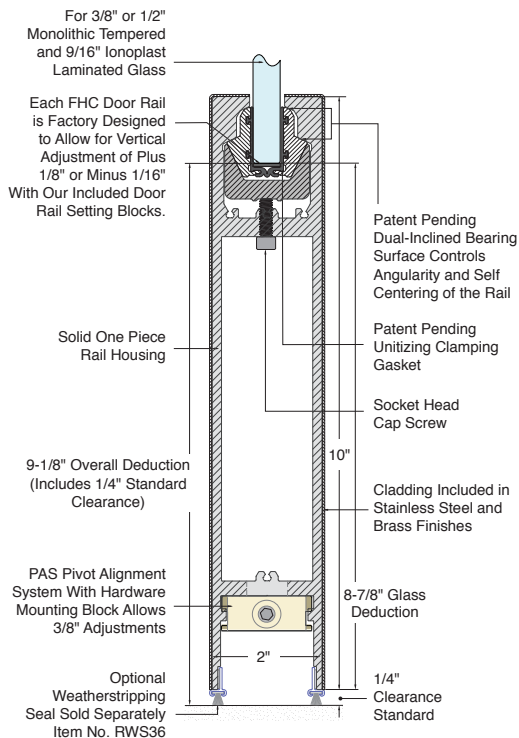

4" Square and Tapered Door Rails For 3/8", 1/2" or 9/16" Tempered Glass

2-1/2" Square and Tapered Low Profile Door Rails For 3/8", 1/2" or 9/16" Tempered Glass

• Low Profile Accepts Standard Size Mounting Hardware

10" Square Door Rails For 3/8", 1/2" or 9/16" Tempered Glass

• New Improved Pivot Alignment System "PAS" Included With Each Rail

2-1/2" Low Profile and 4" Door Patch 9-1/2" Rails for 3/8", 1/2" or 9/16" Tempered Glass

Visit fhc-usa.com to see our full line of Architectural Hardware

PRODUCT INFO/SPECIFICATIONS:

- CSI Format Specifications are Available for Download
- End Caps are Included with Every Door Rail
- Door Rails With Locks are Supplied Prepped and Installed, Keyed Cylinders, and Thumbturns are Sold Separately
- FHC Follows GANA Guidelines for Maximum Door Height and Widths. Reference the FHC HERC-DOOR® Sizing Guidelines.