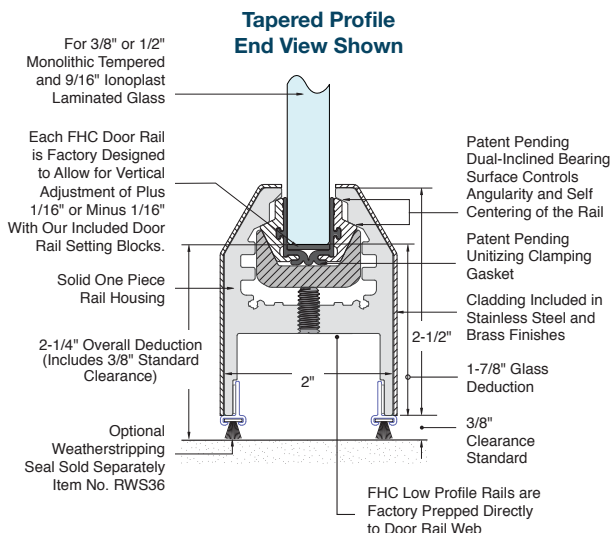

CSI DIVISION 08
SECTION
08 4210

60 Degree A.D.A Compliant Tapered Top Edge

New Modern Crisp Corner Design

- **New Improved Pivot Alignment System "PAS" Included With Each Rail**

R4T MODEL

R4S MODEL

New Innovative Built-In Anti-Clamshell Pad

4" Square and Tapered Door Rails For 3/8", 1/2" or 9/16" Tempered Glass

2-1/2" Square and Tapered Low Profile Door Rails For 3/8", 1/2" or 9/16" Tempered Glass

• Low Profile Accepts Standard Size Mounting Hardware

10" Square Door Rails For 3/8", 1/2" or 9/16" Tempered Glass

• New Improved Pivot Alignment System "PAS" Included With Each Rail

2-1/2" Low Profile and 4" Door Patch 9-1/2" Rails for 3/8", 1/2" or 9/16" Tempered Glass