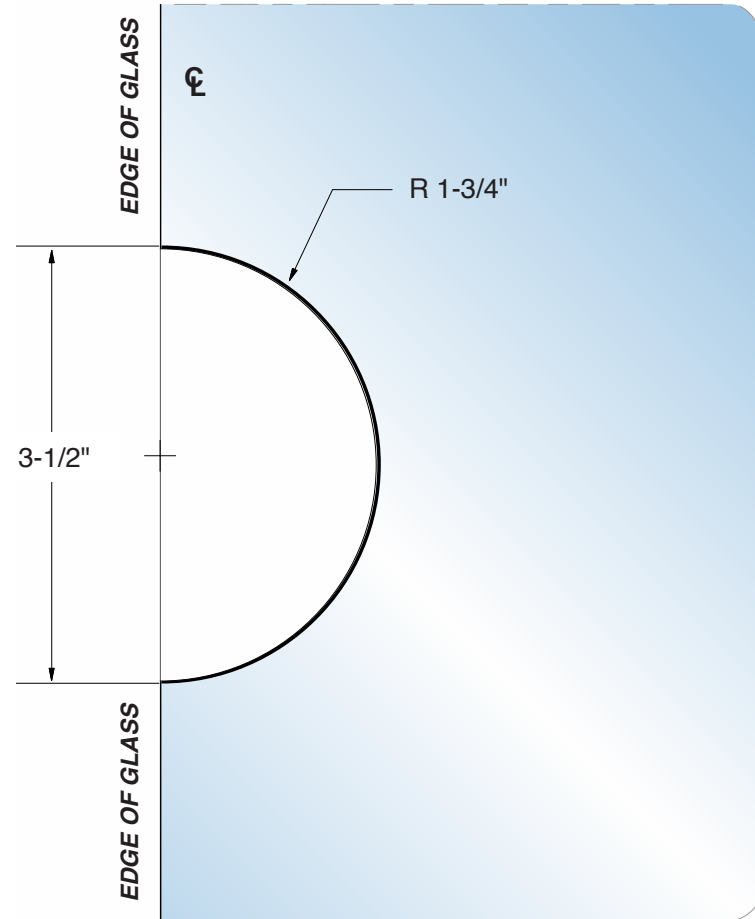

FHC FLH SERIES LEVER LOCK GLASS KEEPER

ITEM NO. FLHK1XX

DO NOT MEASURE / SCALE DRAWING
USE DIMENSIONS SHOWN

Glass Cut Out

IMPORTANT:
Measure from Finished
Edge of Glass

For Technical Support
Call Toll Free in the U.S.
(888) 295-4531

Notes:

- 1. DRAWING NOT TO SCALE