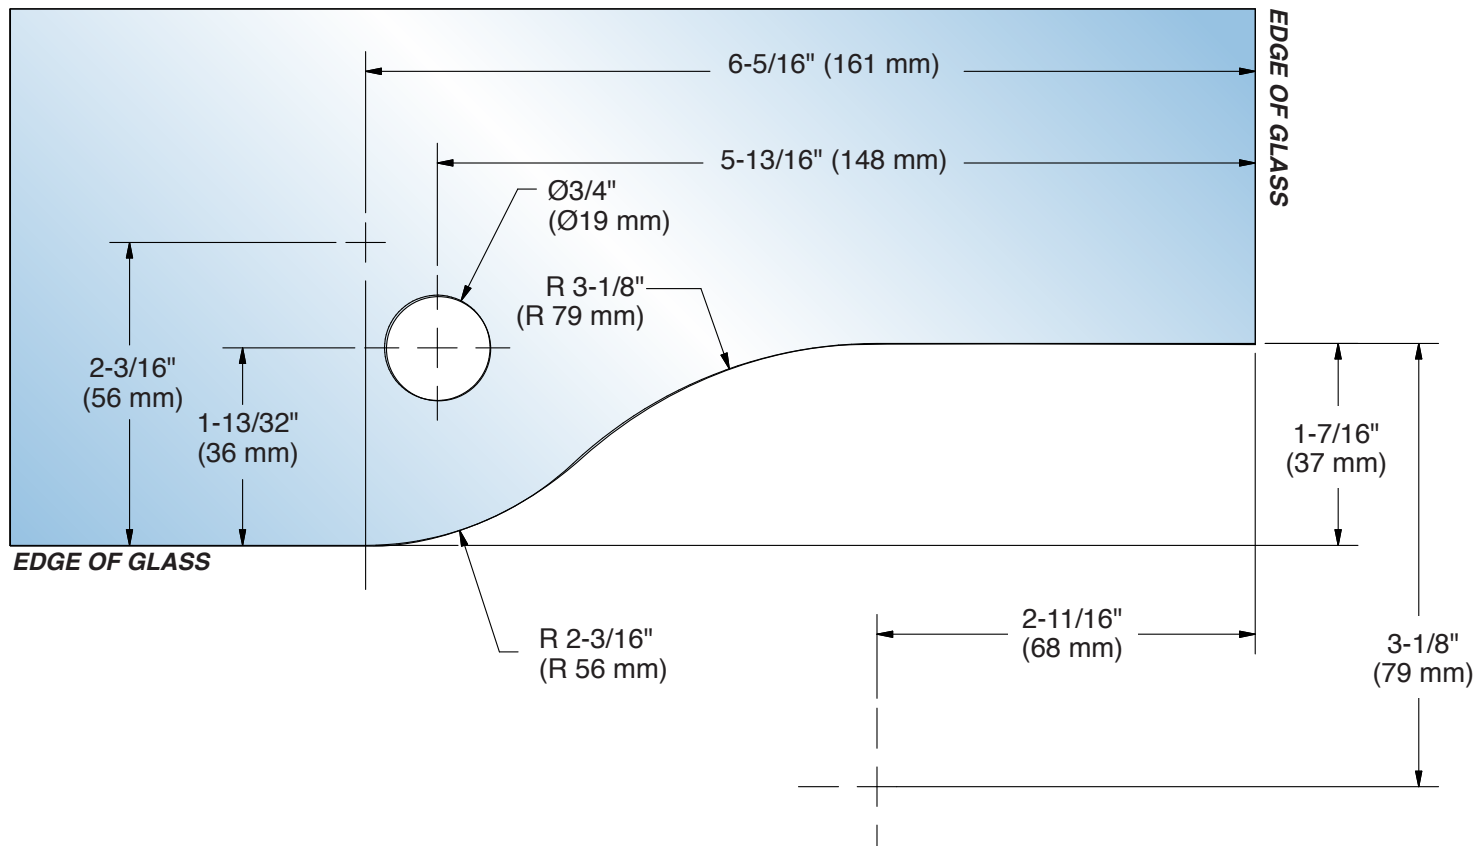

FHC North American Door Patch

PF201 MODELS

North American 2-3/4" (70 mm) Setback
Door Top and Bottom Patch

DO NOT MEASURE / SCALE DRAWING
USE DIMENSIONS SHOWN

IMPORTANT:
Measure from Finished
Edge of Glass

Glass Cut Out

For Technical Support
Call Toll Free in the U.S.
(888) 295-4531