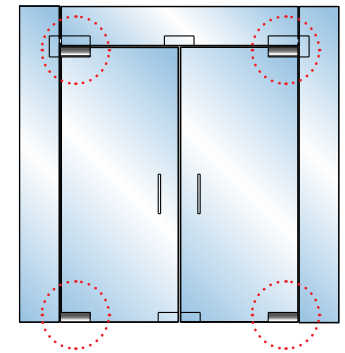

FHC North American Door Patch

PF201 MODELS

North American 2-3/4" (70 mm) Setback
Door Top and Bottom Patch

DO NOT MEASURE / SCALE DRAWING
USE DIMENSIONS SHOWN

IMPORTANT:
Measure from Finished
Edge of Glass

Glass Cut Out

For Technical Support
Call Toll Free in the U.S.
(888) 295-4531