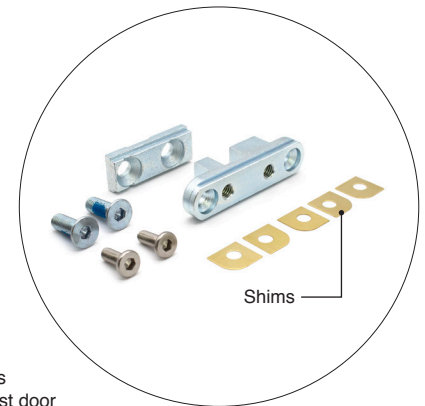

Top Patch Pivot Insert

FHC North American Pivot Insert for OHCC with 9/16" Square Spindle

Item No. PF304

- For Use with PF201 Top Door Patch Fittings
- Suitable for Use with Standard 9/16" (14 mm) Square Spindle Overhead Concealed Door Closers
- Allows for Front Loading of Door