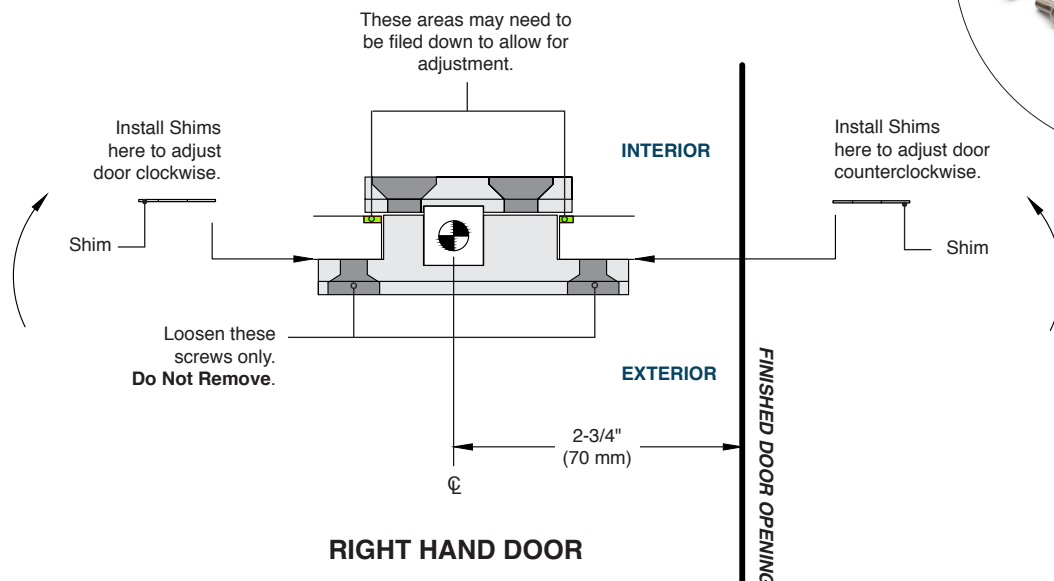

Top Patch Pivot Insert

FHC North American Pivot Insert for OHCC with 9/16" Square Spindle

Item No. PF304

- For Use with PF201 Top Door Patch Fittings
- Suitable for Use with Standard 9/16" (14 mm) Square Spindle Overhead Concealed Door Closers
- Allows for Front Loading of Door