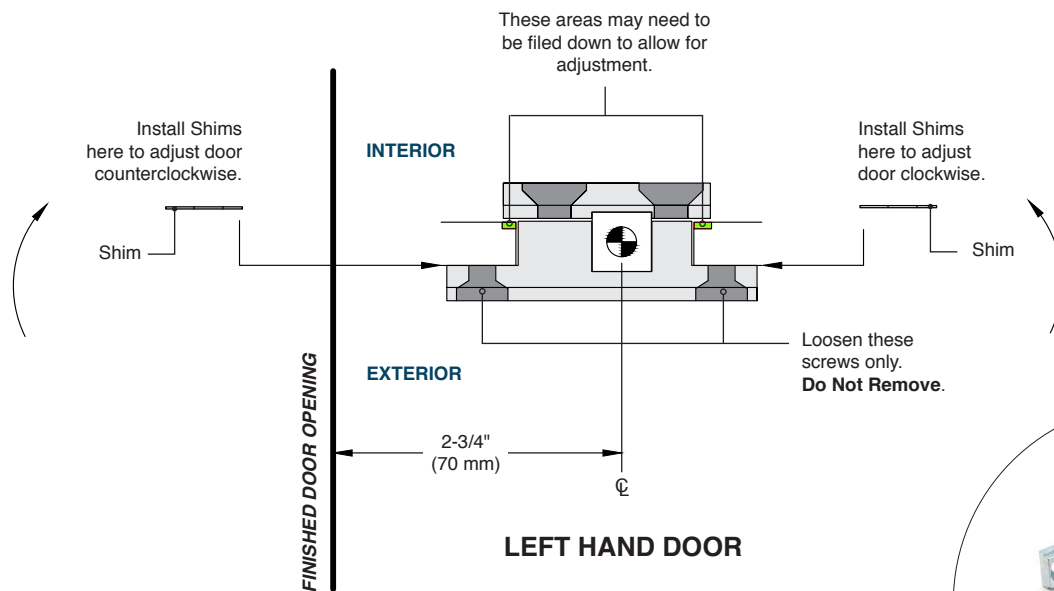

Top Patch Pivot Insert

FHC North American Pivot Insert for OHCC with 9/16" Square Spindle

Item No. PF304

- For Use with PF201 Top Door Patch Fittings
- Suitable for Use with Standard 9/16" (14 mm) Square Spindle Overhead Concealed Door Closers
- Allows for Front Loading of Door