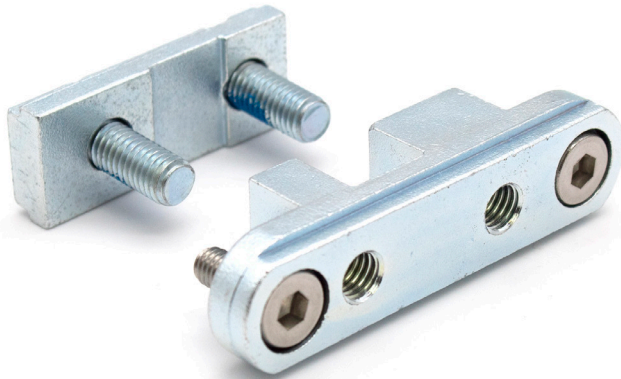

Top Patch Pivot Insert

FHC North American Pivot Insert for OHCC with 9/16" Square Spindle

Item No. PF304

- For Use with PF201 Top Door Patch Fittings
- Suitable for Use with Standard 9/16" (14 mm) Square Spindle Overhead Concealed Door Closers
- Allows for Front Loading of Door