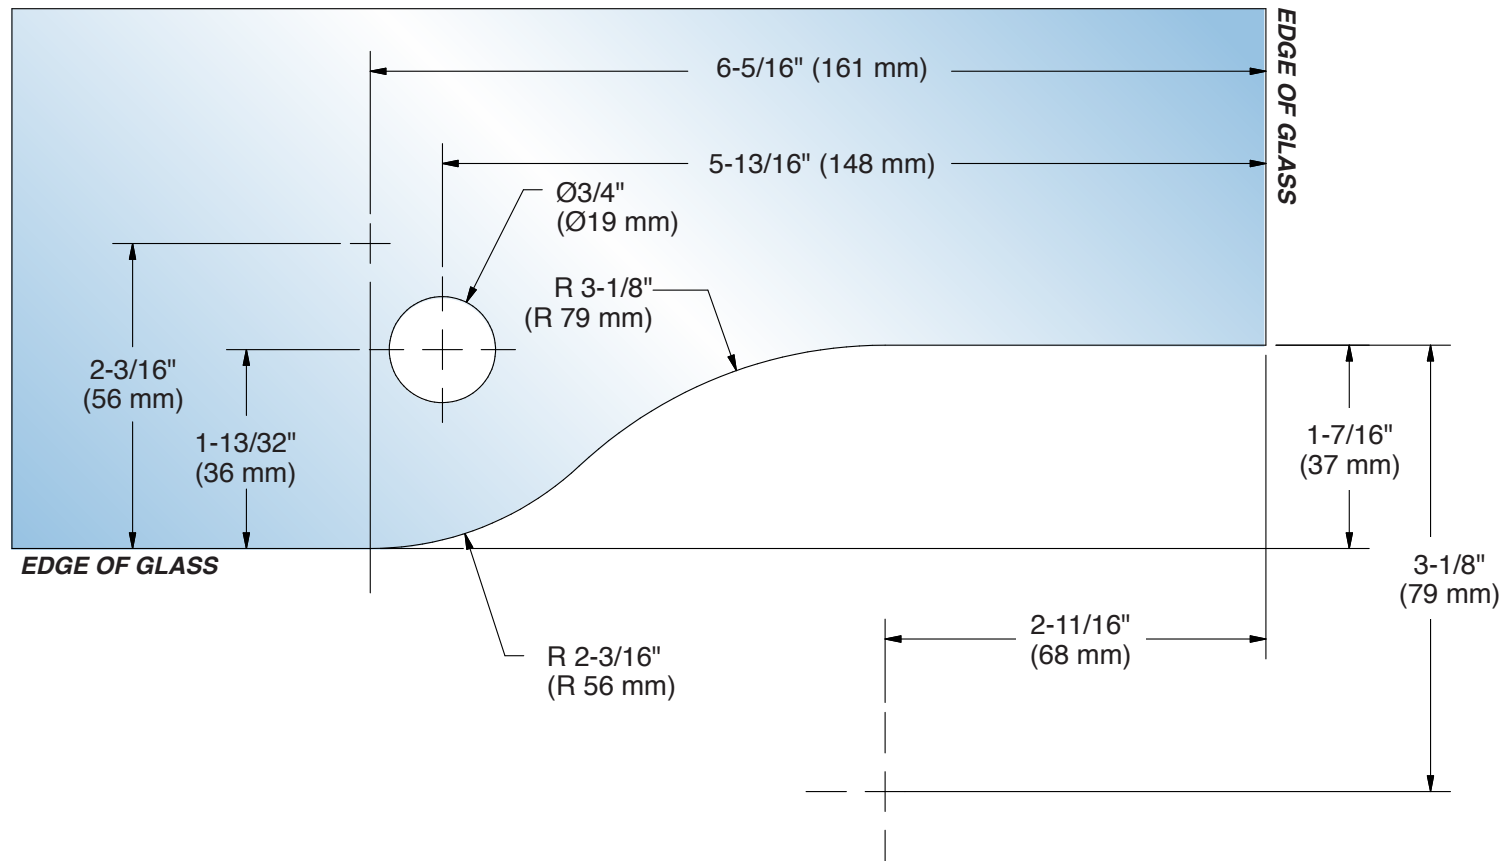

FHC Wall Mounted Transom Patch

PF34 MODELS

North American 2-3/4" (70 mm) Setback or European 2-9/16" (65 mm) Setback
Includes Pivot Insert, Cover Plates

DO NOT MEASURE / SCALE DRAWING
USE DIMENSIONS SHOWN

IMPORTANT:
Measure from Finished
Edge of Glass

Glass Cut Out

For Technical Support
Call Toll Free in the U.S.
(888) 295-4531