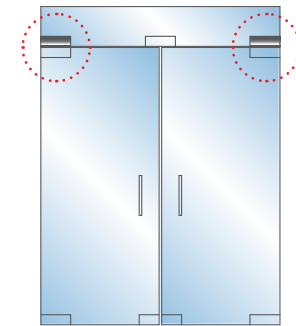

FHC Wall Mounted Transom Patch

PF34 MODELS

North American 2-3/4" (70 mm) Setback or European 2-9/16" (65 mm) Setback
Includes Pivot Insert, Cover Plates

DO NOT MEASURE / SCALE DRAWING
USE DIMENSIONS SHOWN

IMPORTANT:
Measure from Finished
Edge of Glass

Glass Cut Out

For Technical Support
Call Toll Free in the U.S.
(888) 295-4531