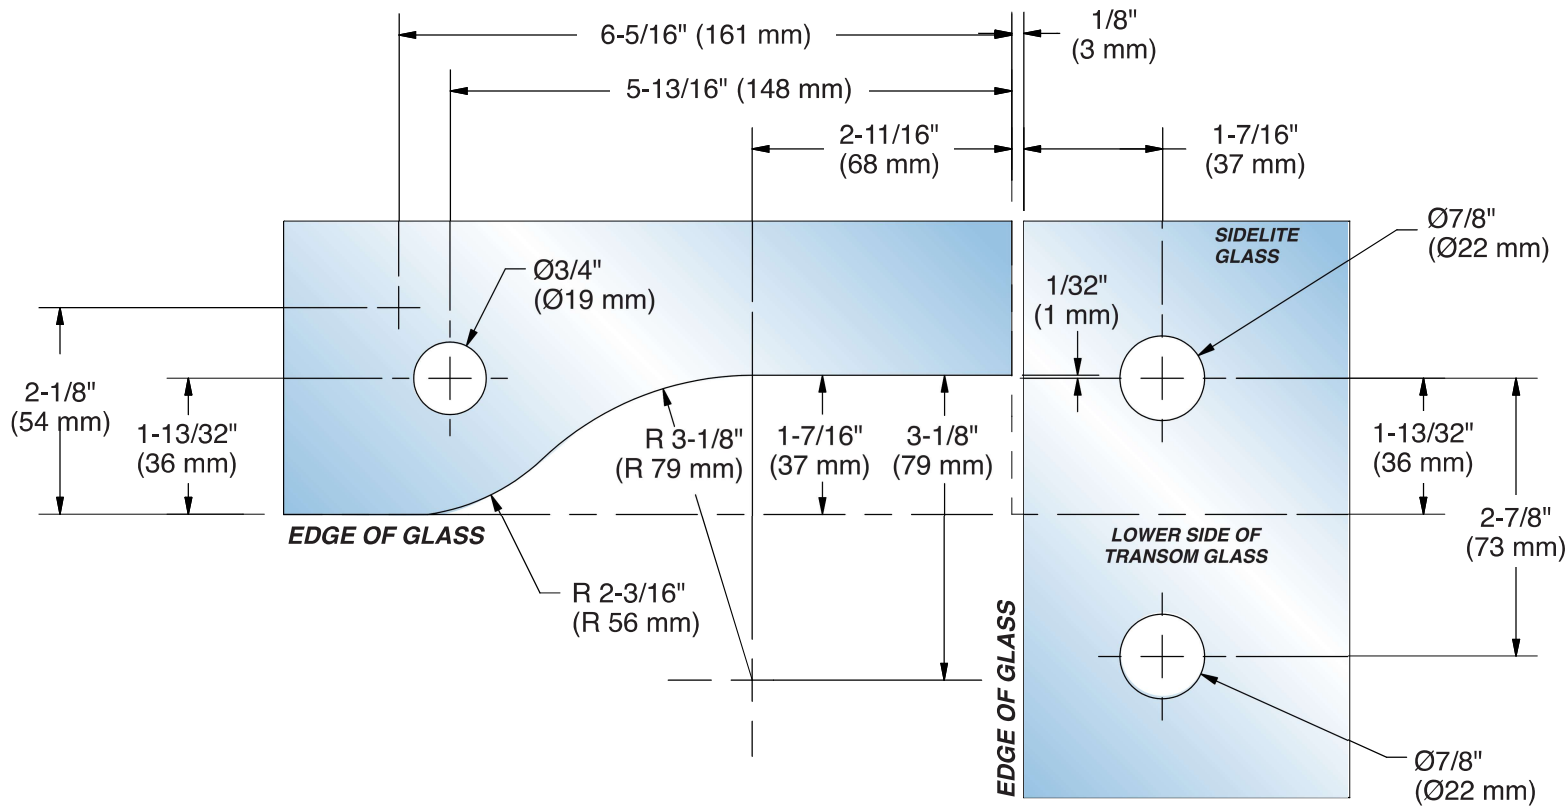

FHC Sidelite Mounted Transom Patch

PF40 MODELS

North American 2-3/4" (70 mm) Setback or European 2-9/16" (65 mm) Setback
Includes Pivot Insert, Cover Plates

DO NOT MEASURE / SCALE DRAWING
USE DIMENSIONS SHOWN

IMPORTANT:
Measure from Finished
Edge of Glass

Glass Cut Out

For Technical Support
Call Toll Free in the U.S.
(888) 295-4531