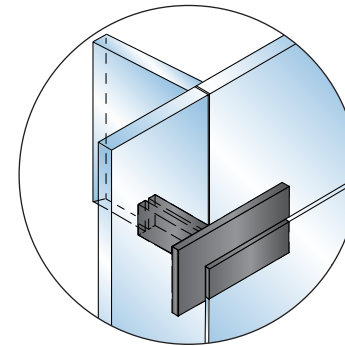

FHC Left Hand Sidelite Mounted Transom Patch with Support Fin Bracket

PF41L MODELS

North American 2-3/4" (70 mm) Setback or
European 2-9/16" (65 mm) Setback
Includes Pivot Insert, Cover Plates

For Technical Support
Call Toll Free in the U.S.
(888) 295-4531

DO NOT MEASURE / SCALE DRAWING
USE DIMENSIONS SHOWN

IMPORTANT:
Measure from Finished
Edge of Glass

Glass Cut Out