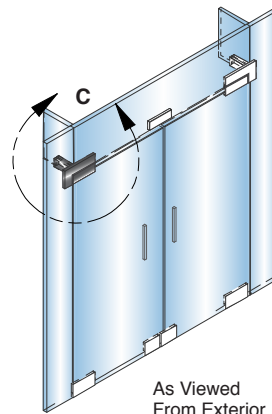

FHC Left Hand Sidelite Mounted Transom Patch with Support Fin Bracket

PF41L MODELS

North American 2-3/4" (70 mm) Setback or
European 2-9/16" (65 mm) Setback
Includes Pivot Insert, Cover Plates

For Technical Support
Call Toll Free in the U.S.
(888) 295-4531

DO NOT MEASURE / SCALE DRAWING
USE DIMENSIONS SHOWN

IMPORTANT:
Measure from Finished
Edge of Glass

Glass Cut Out