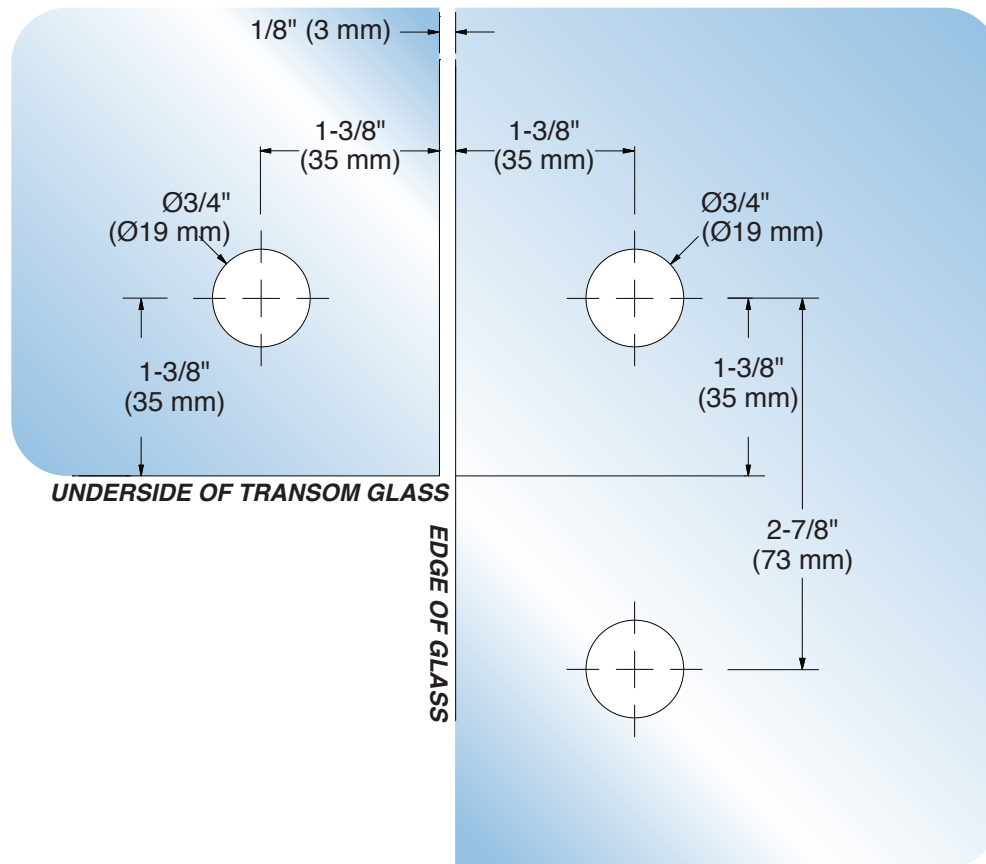

Glass Cut Out

For Technical Support
Call Toll Free in the U.S.
(888) 295-4531