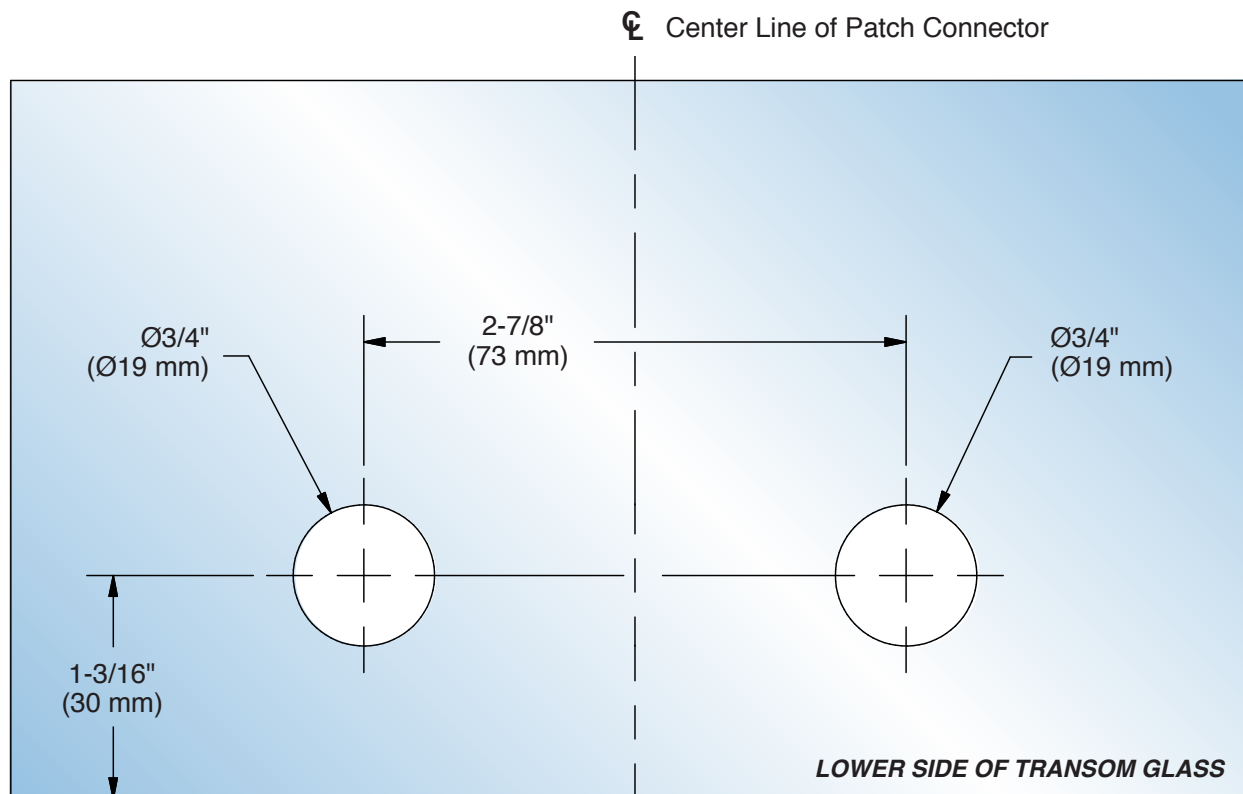

FHC Transom Mounted Patch Connector

PF70 MODELS

With Reversible Door Stops

DO NOT MEASURE / SCALE DRAWING
USE DIMENSIONS SHOWN

IMPORTANT:
Measure from Finished
Edge of Glass

Glass Cut Out

For Technical Support
Call Toll Free in the U.S.
(888) 295-4531