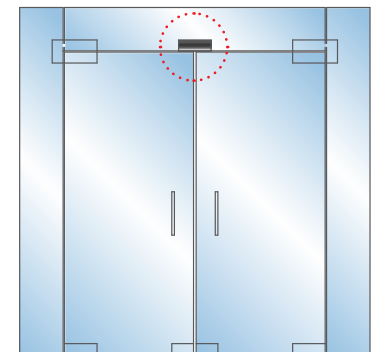

FHC Transom Mounted Patch Connector

PF70 MODELS

With Reversible Door Stops

DO NOT MEASURE / SCALE DRAWING
USE DIMENSIONS SHOWN

IMPORTANT:
Measure from Finished
Edge of Glass

Glass Cut Out

For Technical Support
Call Toll Free in the U.S.
(888) 295-4531