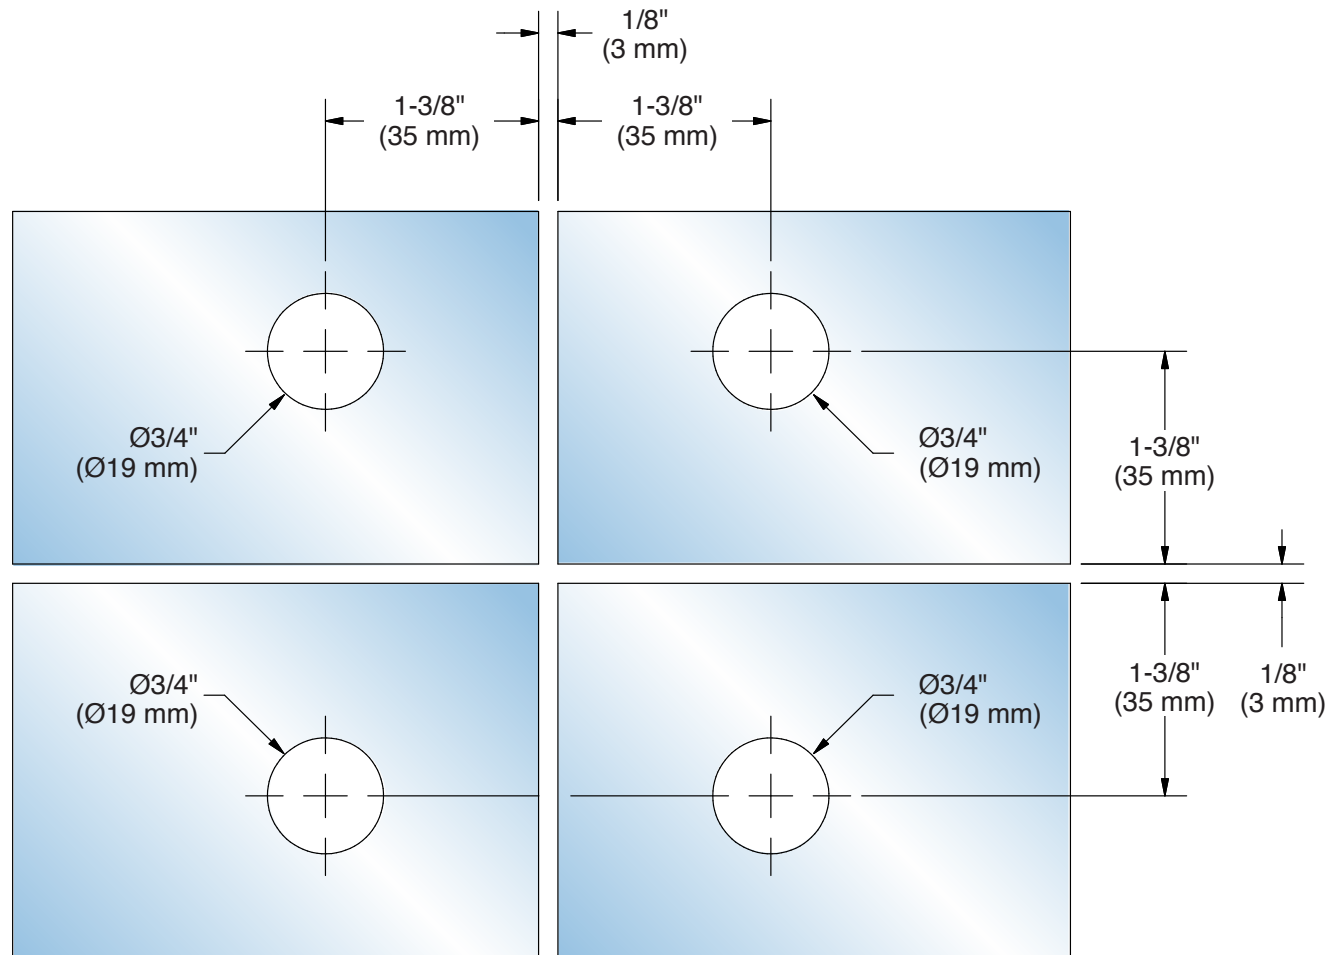

FHC Four-Way Connector Patch

PF80 MODELS

DO NOT MEASURE / SCALE DRAWING
USE DIMENSIONS SHOWN

Glass Cut Out

IMPORTANT:
Measure from Finished
Edge of Glass

For Technical Support
Call Toll Free in the U.S.
(888) 295-4531