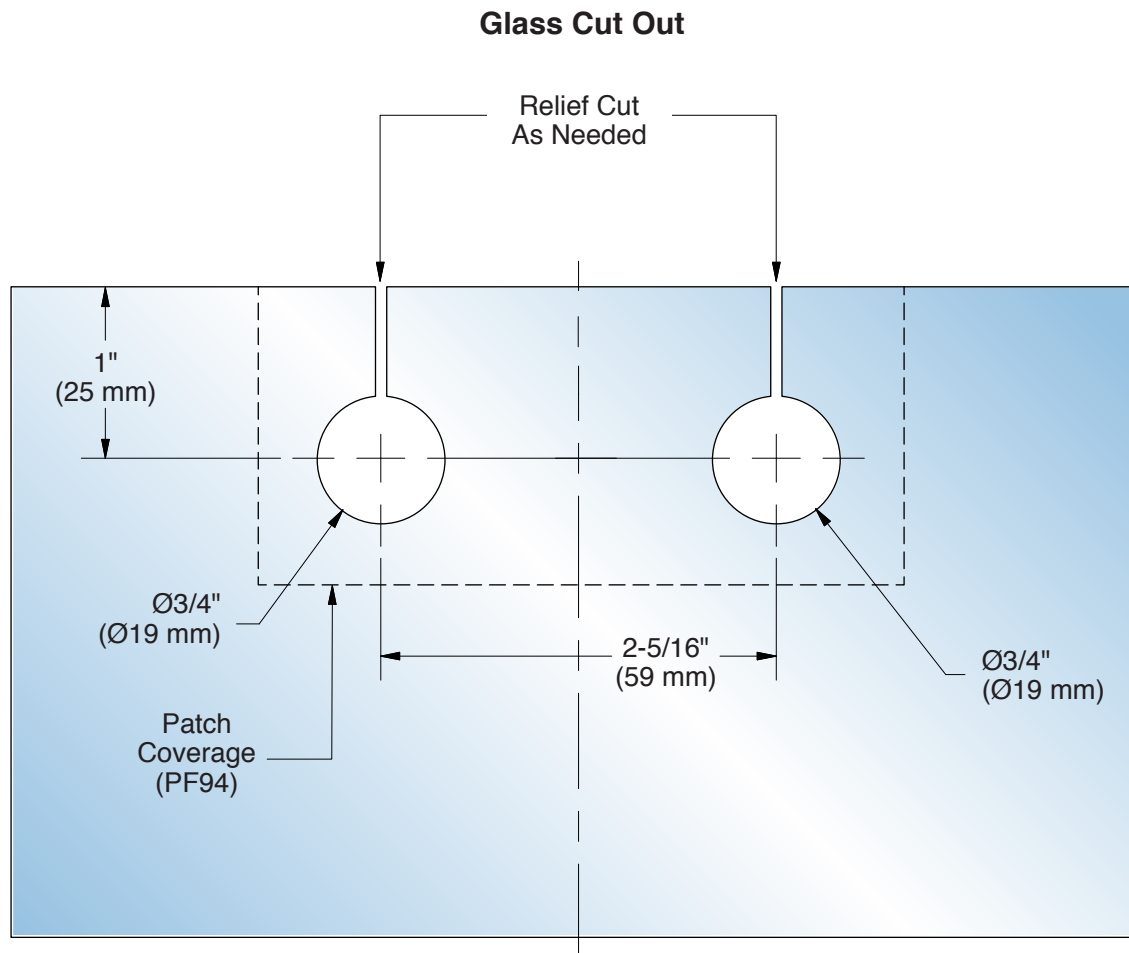

# FHC Ceiling Mounted Support Fin Bracket Patch Fitting

PF94 MODELS

DO NOT MEASURE / SCALE DRAWING  
USE DIMENSIONS SHOWN

DETAIL E

**IMPORTANT:**  
Measure from Finished  
Edge of Glass

For Technical Support  
Call Toll Free in the U.S.  
**(888) 295-4531**

☞ Center Line of Patch Connector