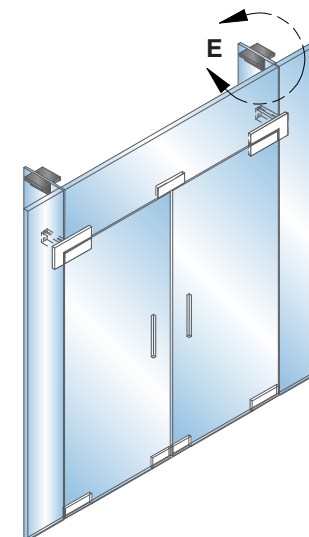

# FHC Ceiling Mounted Support Fin Bracket Patch Fitting

PF94 MODELS

DO NOT MEASURE / SCALE DRAWING  
USE DIMENSIONS SHOWN

DETAIL E

**IMPORTANT:**  
Measure from Finished  
Edge of Glass

For Technical Support  
Call Toll Free in the U.S.  
**(888) 295-4531**

☞ Center Line of Patch Connector