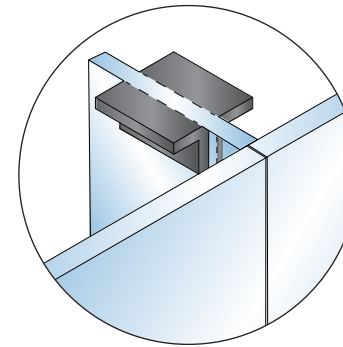

# FHC Ceiling Mounted Support Fin Bracket Patch Fitting

PF94 MODELS

DO NOT MEASURE / SCALE DRAWING  
USE DIMENSIONS SHOWN

DETAIL E

**IMPORTANT:**  
Measure from Finished  
Edge of Glass

For Technical Support  
Call Toll Free in the U.S.  
**(888) 295-4531**

☞ Center Line of Patch Connector