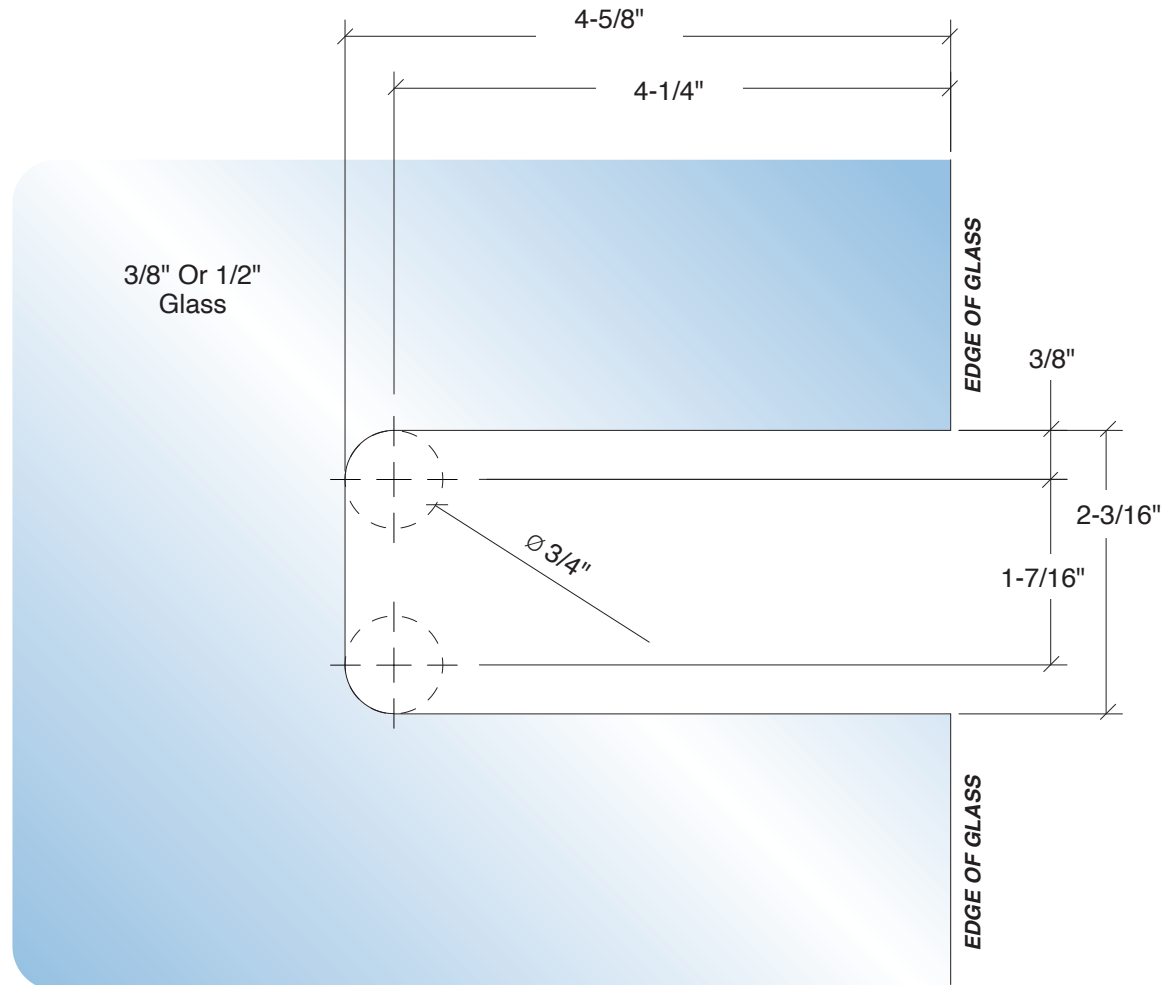

FHC NPF Glass Mounted Lever Latch

With Lock/Thumbturn And Tublar Handles

ITEM NO. PFL900

DO NOT MEASURE / SCALE DRAWING
USE DIMENSIONS SHOWN

Use Monolithic
Tempered Glass

For Technical Support
Call Toll Free in the U.S.
(888) 295-4531