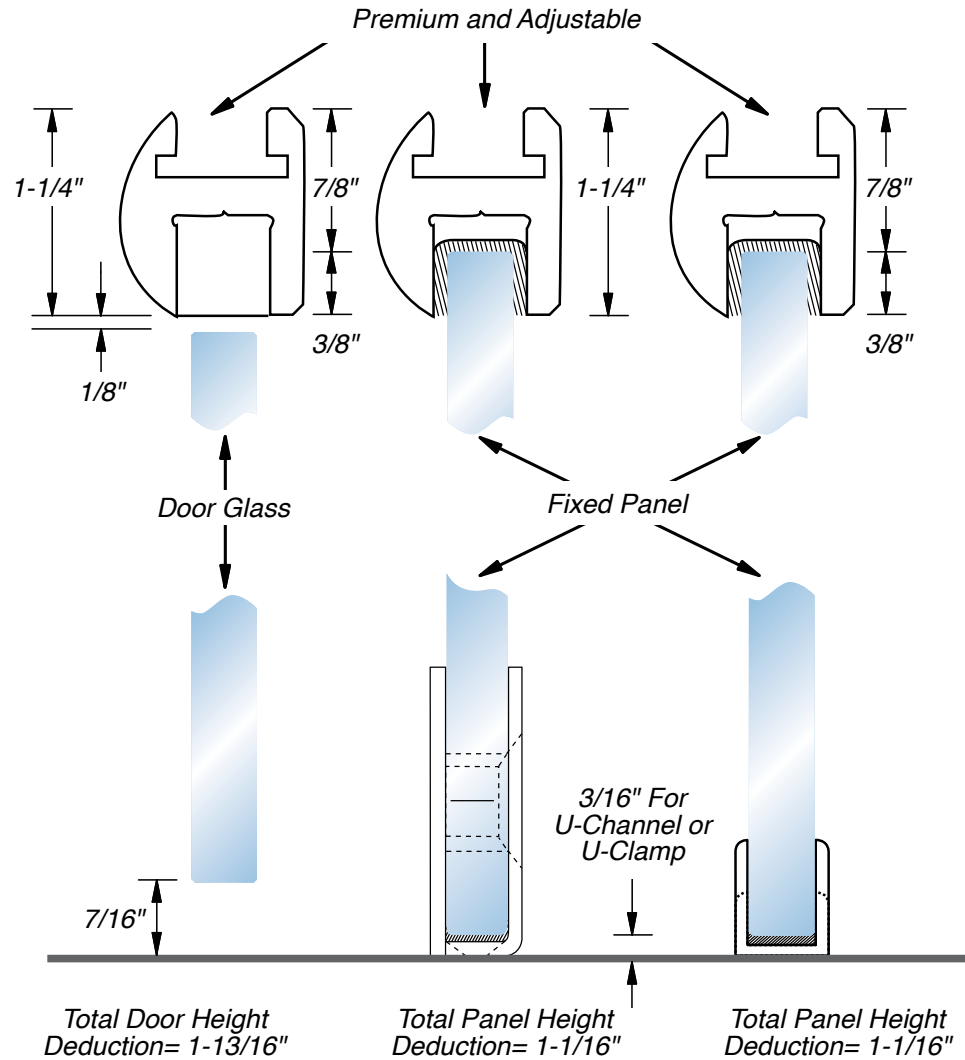

# HEADER KIT DEDUCTION

Premium and Adjustable Header Kit Height Deductions

ITEM NOS. PHK95 , AHK95 & PHK144

**NOTES:**

When Adapting the Patriot Grande or Cambria Grande Pivot Hinge into the Header Kit, a total door height deduction of  $1-15/16"$  (49 mm) is required.