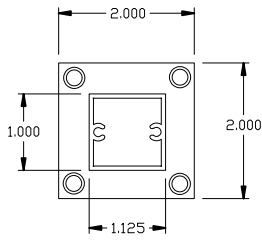

Components

695 2" x 2" Base

691 Cap

630 Tubing

631 Channel

695 2" x 2" Base #150 Screws

For Technical Support
 Call Toll Free in the U.S.
(888) 295-4531

Typical Elevation and Deductions

For Technical Support
Call Toll Free in the U.S.
(888) 295-4531

EXPERIENCE AND INNOVATION

FHC 0D991

“Air Space” Series Partition Post

Product Feature

1-1/8" Square Post
 Mounting Base Plates are 2" x 2"
 For Use with 1/4", 1/2", or 3/8" Custom Option
 Standard Heights of 12", 18", and 24" / Custom Option Available
 Available in Satin Anodized, Brite Anodized, and Dark Bronze Anodized
 Ships in 1-3 Business Days

Components

695 2" x 2"
Base

691
Cap

630
Tubing

631
Channel

695 2" x 2"
Base

#150 Screws

For Technical Support
 Call Toll Free in the U.S.
(888) 295-4531

Typical Elevation and Deductions

For Technical Support
Call Toll Free in the U.S.
(888) 295-4531

EXPERIENCE AND INNOVATION

FHC OD992

Heavy-Duty Series Partition Post

Product Feature

1-1/8" Square Post
 Mounting Base Plates are 2" x 3"
 For Use with 1/4", 1/2", or 3/8" Custom Option
 Standard Heights of 12", 18", and 24" / Custom Option Available
 Available in Satin Anodized, Brite Anodized, and Dark Bronze Anodized
 Ships in 1-3 Business Days