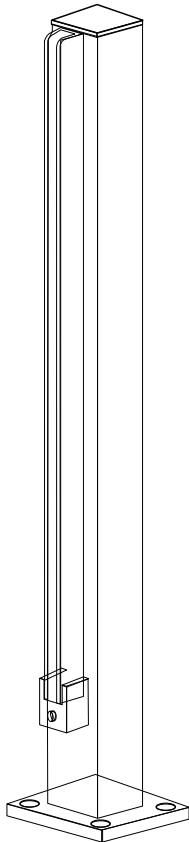

FHC OD990

Standard Series Partition Post

Product Feature

1-1/8" Square Post
 Mounting Base Plates are 2" x 2"
 For Use with 1/4", 1/2", or 3/8" Custom Option
 Standard Heights of 12", 18", and 24" / Custom Option Available
 Available in Satin Anodized, Brite Anodized, and Dark Bronze Anodized
 Ships in 1-3 Business Days

For Technical Support
Call Toll Free in the U.S.
(888) 295-4531

EXPERIENCE AND INNOVATION

FHC 0D991

“Air Space” Series Partition Post

Product Feature

1-1/8" Square Post
 Mounting Base Plates are 2" x 2"
 For Use with 1/4", 1/2", or 3/8" Custom Option
 Standard Heights of 12", 18", and 24" / Custom Option Available
 Available in Satin Anodized, Brite Anodized, and Dark Bronze Anodized
 Ships in 1-3 Business Days

Components

695 2" x 2"
Base

691
Cap

630
Tubing

631
Channel

695 2" x 2"
Base

#150 Screws

For Technical Support
 Call Toll Free in the U.S.
(888) 295-4531

Typical Elevation and Deductions

For Technical Support
Call Toll Free in the U.S.
(888) 295-4531

EXPERIENCE AND INNOVATION

FHC OD992

Heavy-Duty Series Partition Post

Product Feature

1-1/8" Square Post
 Mounting Base Plates are 2" x 3"
 For Use with 1/4", 1/2", or 3/8" Custom Option
 Standard Heights of 12", 18", and 24" / Custom Option Available
 Available in Satin Anodized, Brite Anodized, and Dark Bronze Anodized
 Ships in 1-3 Business Days