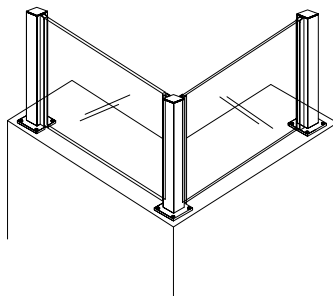

FHC OD990

Standard Series Partition Post

Product Feature

1-1/8" Square Post
 Mounting Base Plates are 2" x 2"
 For Use with 1/4", 1/2", or 3/8" Custom Option
 Standard Heights of 12", 18", and 24" / Custom Option Available
 Available in Satin Anodized, Brite Anodized, and Dark Bronze Anodized
 Ships in 1-3 Business Days

Components

695 2" x 2" Base

691 Cap

630 Tubing

631 Channel

695 2" x 2" Base #150 Screws

For Technical Support
 Call Toll Free in the U.S.
(888) 295-4531

Typical Elevation and Deductions

For Technical Support
Call Toll Free in the U.S.
(888) 295-4531

EXPERIENCE AND INNOVATION

FHC 0D991

“Air Space” Series Partition Post

Product Feature

1-1/8" Square Post
 Mounting Base Plates are 2" x 2"
 For Use with 1/4", 1/2", or 3/8" Custom Option
 Standard Heights of 12", 18", and 24" / Custom Option Available
 Available in Satin Anodized, Brite Anodized, and Dark Bronze Anodized
 Ships in 1-3 Business Days