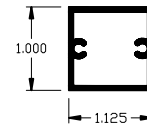

FHC OD990

Standard Series Partition Post

Product Feature

1-1/8" Square Post
 Mounting Base Plates are 2" x 2"
 For Use with 1/4", 1/2", or 3/8" Custom Option
 Standard Heights of 12", 18", and 24" / Custom Option Available
 Available in Satin Anodized, Brite Anodized, and Dark Bronze Anodized
 Ships in 1-3 Business Days

Components

695 2" x 2" Base

691 Cap

630 Tubing

631 Channel

695 2" x 2" Base #150 Screws

For Technical Support
 Call Toll Free in the U.S.
(888) 295-4531

Typical Elevation and Deductions