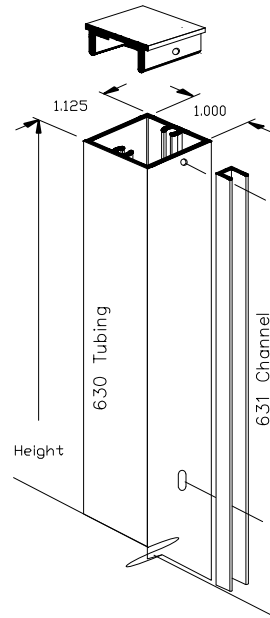

FHC OD990

Standard Series Partition Post

Product Feature

1-1/8" Square Post
 Mounting Base Plates are 2" x 2"
 For Use with 1/4", 1/2", or 3/8" Custom Option
 Standard Heights of 12", 18", and 24" / Custom Option Available
 Available in Satin Anodized, Brite Anodized, and Dark Bronze Anodized
 Ships in 1-3 Business Days

Components

695 2" x 2" Base

691 Cap

630 Tubing

631 Channel

695 2" x 2" Base #150 Screws

For Technical Support
 Call Toll Free in the U.S.
(888) 295-4531

Typical Elevation and Deductions

For Technical Support
Call Toll Free in the U.S.
(888) 295-4531

EXPERIENCE AND INNOVATION

FHC 0D991

“Air Space” Series Partition Post

Product Feature

1-1/8" Square Post
 Mounting Base Plates are 2" x 2"
 For Use with 1/4", 1/2", or 3/8" Custom Option
 Standard Heights of 12", 18", and 24" / Custom Option Available
 Available in Satin Anodized, Brite Anodized, and Dark Bronze Anodized
 Ships in 1-3 Business Days

Components

695 2" x 2"
Base

691
Cap

630
Tubing

631
Channel

695 2" x 2"
Base

#150 Screws

For Technical Support
 Call Toll Free in the U.S.
(888) 295-4531