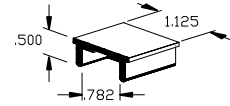

Components

695 2" x 2" Base

691 Cap

630 Tubing

631 Channel

695 2" x 2" Base #150 Screws

For Technical Support
 Call Toll Free in the U.S.
(888) 295-4531

Typical Elevation and Deductions

For Technical Support
Call Toll Free in the U.S.
(888) 295-4531

EXPERIENCE AND INNOVATION

FHC 0D991

“Air Space” Series Partition Post

Product Feature

1-1/8" Square Post
 Mounting Base Plates are 2" x 2"
 For Use with 1/4", 1/2", or 3/8" Custom Option
 Standard Heights of 12", 18", and 24" / Custom Option Available
 Available in Satin Anodized, Brite Anodized, and Dark Bronze Anodized
 Ships in 1-3 Business Days

Components

695 2" x 2"
Base

691
Cap

630
Tubing

631
Channel

695 2" x 2"
Base

#150 Screws

For Technical Support
 Call Toll Free in the U.S.
(888) 295-4531