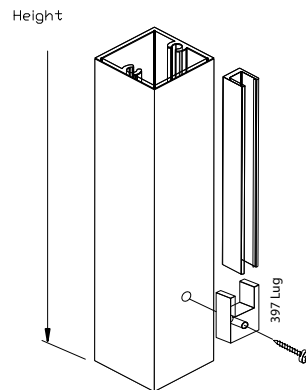

For Technical Support
Call Toll Free in the U.S.
(888) 295-4531

EXPERIENCE AND INNOVATION

FHC 0D991

“Air Space” Series Partition Post

Product Feature

1-1/8" Square Post
 Mounting Base Plates are 2" x 2"
 For Use with 1/4", 1/2", or 3/8" Custom Option
 Standard Heights of 12", 18", and 24" / Custom Option Available
 Available in Satin Anodized, Brite Anodized, and Dark Bronze Anodized
 Ships in 1-3 Business Days

Components

695 2" x 2"
Base

691
Cap

630
Tubing

631
Channel

695 2" x 2"
Base

#150 Screws

For Technical Support
 Call Toll Free in the U.S.
(888) 295-4531

Typical Elevation and Deductions

For Technical Support
Call Toll Free in the U.S.
(888) 295-4531

EXPERIENCE AND INNOVATION

FHC OD992

Heavy-Duty Series Partition Post

Product Feature

1-1/8" Square Post
 Mounting Base Plates are 2" x 3"
 For Use with 1/4", 1/2", or 3/8" Custom Option
 Standard Heights of 12", 18", and 24" / Custom Option Available
 Available in Satin Anodized, Brite Anodized, and Dark Bronze Anodized
 Ships in 1-3 Business Days