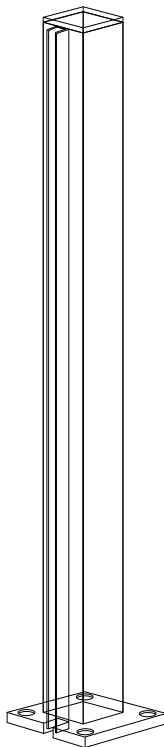

FHC OD990

Standard Series Partition Post

Product Feature

1-1/8" Square Post
 Mounting Base Plates are 2" x 2"
 For Use with 1/4", 1/2", or 3/8" Custom Option
 Standard Heights of 12", 18", and 24" / Custom Option Available
 Available in Satin Anodized, Brite Anodized, and Dark Bronze Anodized
 Ships in 1-3 Business Days

Components

695 2" x 2" Base

691 Cap

630 Tubing

631 Channel

695 2" x 2" Base #150 Screws

For Technical Support
 Call Toll Free in the U.S.
(888) 295-4531

Typical Elevation and Deductions

For Technical Support
Call Toll Free in the U.S.
(888) 295-4531

EXPERIENCE AND INNOVATION

FHC 0D991

“Air Space” Series Partition Post

Product Feature

1-1/8" Square Post
 Mounting Base Plates are 2" x 2"
 For Use with 1/4", 1/2", or 3/8" Custom Option
 Standard Heights of 12", 18", and 24" / Custom Option Available
 Available in Satin Anodized, Brite Anodized, and Dark Bronze Anodized
 Ships in 1-3 Business Days

Typical Elevation and Deductions

For Technical Support
Call Toll Free in the U.S.
(888) 295-4531

EXPERIENCE AND INNOVATION

FHC OD992

Heavy-Duty Series Partition Post

Product Feature

1-1/8" Square Post
 Mounting Base Plates are 2" x 3"
 For Use with 1/4", 1/2", or 3/8" Custom Option
 Standard Heights of 12", 18", and 24" / Custom Option Available
 Available in Satin Anodized, Brite Anodized, and Dark Bronze Anodized
 Ships in 1-3 Business Days