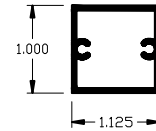

Components

695 2" x 2" Base

691 Cap

630 Tubing

631 Channel

695 2" x 2" Base #150 Screws

For Technical Support
 Call Toll Free in the U.S.
(888) 295-4531

Typical Elevation and Deductions

For Technical Support
Call Toll Free in the U.S.
(888) 295-4531

EXPERIENCE AND INNOVATION

FHC 0D991

“Air Space” Series Partition Post

Product Feature

1-1/8" Square Post
 Mounting Base Plates are 2" x 2"
 For Use with 1/4", 1/2", or 3/8" Custom Option
 Standard Heights of 12", 18", and 24" / Custom Option Available
 Available in Satin Anodized, Brite Anodized, and Dark Bronze Anodized
 Ships in 1-3 Business Days

Components

695 2" x 2"
Base

691
Cap

630
Tubing

631
Channel

695 2" x 2"
Base

#150 Screws

For Technical Support
 Call Toll Free in the U.S.
(888) 295-4531