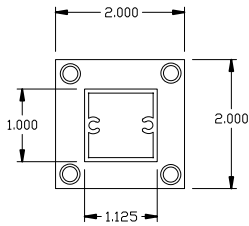

FHC OD990

Standard Series Partition Post

Product Feature

1-1/8" Square Post
 Mounting Base Plates are 2" x 2"
 For Use with 1/4", 1/2", or 3/8" Custom Option
 Standard Heights of 12", 18", and 24" / Custom Option Available
 Available in Satin Anodized, Brite Anodized, and Dark Bronze Anodized
 Ships in 1-3 Business Days

Components

695 2" x 2" Base

691 Cap

630 Tubing

631 Channel

695 2" x 2" Base #150 Screws

For Technical Support
 Call Toll Free in the U.S.
(888) 295-4531

Typical Elevation and Deductions

For Technical Support
Call Toll Free in the U.S.
(888) 295-4531

EXPERIENCE AND INNOVATION

FHC 0D991

“Air Space” Series Partition Post

Product Feature

1-1/8" Square Post
 Mounting Base Plates are 2" x 2"
 For Use with 1/4", 1/2", or 3/8" Custom Option
 Standard Heights of 12", 18", and 24" / Custom Option Available
 Available in Satin Anodized, Brite Anodized, and Dark Bronze Anodized
 Ships in 1-3 Business Days

Typical Elevation and Deductions

For Technical Support
Call Toll Free in the U.S.
(888) 295-4531

EXPERIENCE AND INNOVATION

FHC OD992

Heavy-Duty Series Partition Post

Product Feature

1-1/8" Square Post
 Mounting Base Plates are 2" x 3"
 For Use with 1/4", 1/2", or 3/8" Custom Option
 Standard Heights of 12", 18", and 24" / Custom Option Available
 Available in Satin Anodized, Brite Anodized, and Dark Bronze Anodized
 Ships in 1-3 Business Days