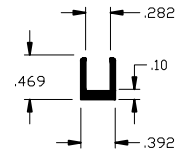

For Technical Support
Call Toll Free in the U.S.
(888) 295-4531

EXPERIENCE AND INNOVATION

FHC 0D991

“Air Space” Series Partition Post

Product Feature

1-1/8" Square Post
 Mounting Base Plates are 2" x 2"
 For Use with 1/4", 1/2", or 3/8" Custom Option
 Standard Heights of 12", 18", and 24" / Custom Option Available
 Available in Satin Anodized, Brite Anodized, and Dark Bronze Anodized
 Ships in 1-3 Business Days

Components

695 2" x 2"
Base

691
Cap

630
Tubing

631
Channel

695 2" x 2"
Base

#150 Screws

For Technical Support
 Call Toll Free in the U.S.
(888) 295-4531

Typical Elevation and Deductions

For Technical Support
Call Toll Free in the U.S.
(888) 295-4531

EXPERIENCE AND INNOVATION

FHC OD992

Heavy-Duty Series Partition Post

Product Feature

1-1/8" Square Post
 Mounting Base Plates are 2" x 3"
 For Use with 1/4", 1/2", or 3/8" Custom Option
 Standard Heights of 12", 18", and 24" / Custom Option Available
 Available in Satin Anodized, Brite Anodized, and Dark Bronze Anodized
 Ships in 1-3 Business Days