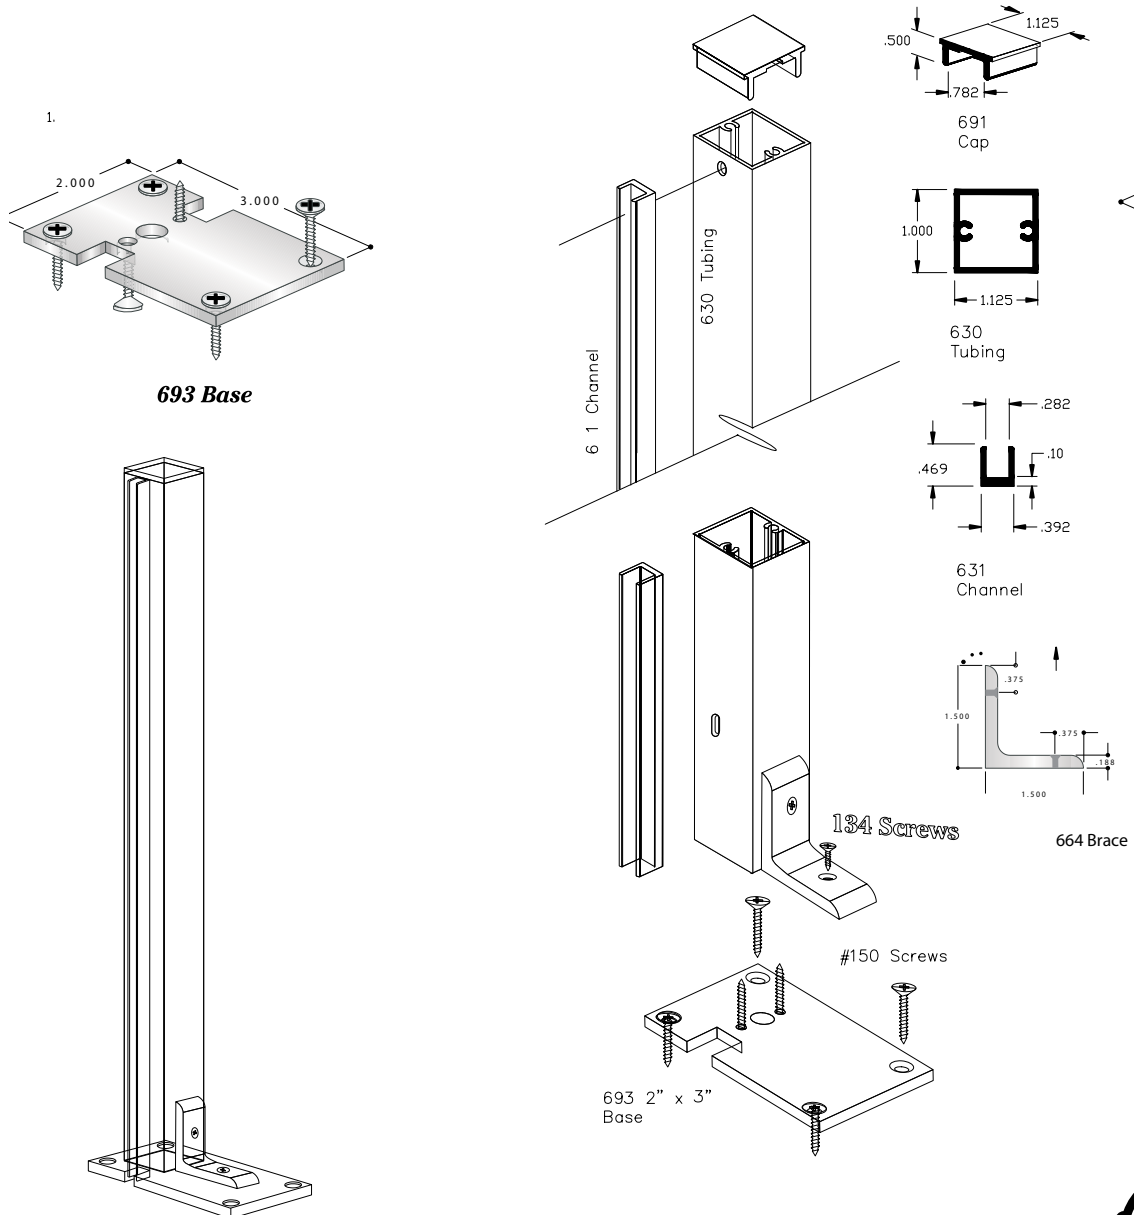

FHC OD992

Heavy-Duty Series Partition Post

Product Feature

1-1/8" Square Post
Mounting Base Plates are 2" x 3"
For Use with 1/4", 1/2", or 3/8" Custom Option
Standard Heights of 12", 18", and 24" / Custom Option Available
Available in Satin Anodized, Brite Anodized, and Dark Bronze Anodized
Ships in 1-3 Business Days

Components

For Technical Support
Call Toll Free in the U.S.
(888) 295-4531