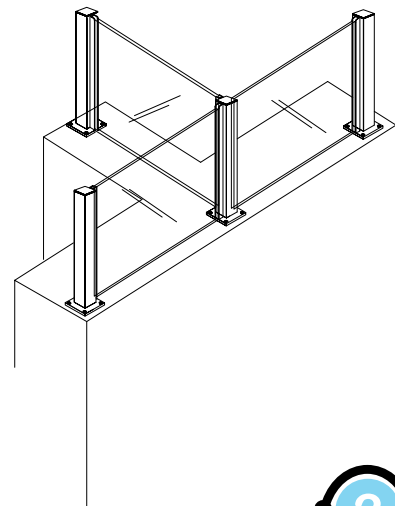

FHC OD990

Standard Series Partition Post

Product Feature

1-1/8" Square Post
 Mounting Base Plates are 2" x 2"
 For Use with 1/4", 1/2", or 3/8" Custom Option
 Standard Heights of 12", 18", and 24" / Custom Option Available
 Available in Satin Anodized, Brite Anodized, and Dark Bronze Anodized
 Ships in 1-3 Business Days

Components

695 2" x 2" Base

691 Cap

630 Tubing

631 Channel

695 2" x 2" Base #150 Screws

For Technical Support
 Call Toll Free in the U.S.
(888) 295-4531

Typical Elevation and Deductions

For Technical Support
Call Toll Free in the U.S.
(888) 295-4531

EXPERIENCE AND INNOVATION

FHC 0D991

“Air Space” Series Partition Post

Product Feature

1-1/8" Square Post
 Mounting Base Plates are 2" x 2"
 For Use with 1/4", 1/2", or 3/8" Custom Option
 Standard Heights of 12", 18", and 24" / Custom Option Available
 Available in Satin Anodized, Brite Anodized, and Dark Bronze Anodized
 Ships in 1-3 Business Days