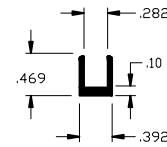

FHC OD990

Standard Series Partition Post

Product Feature

1-1/8" Square Post
 Mounting Base Plates are 2" x 2"
 For Use with 1/4", 1/2", or 3/8" Custom Option
 Standard Heights of 12", 18", and 24" / Custom Option Available
 Available in Satin Anodized, Brite Anodized, and Dark Bronze Anodized
 Ships in 1-3 Business Days

Components

695 2" x 2" Base

691 Cap

630 Tubing

631 Channel

695 2" x 2" Base #150 Screws

For Technical Support
 Call Toll Free in the U.S.
(888) 295-4531

Typical Elevation and Deductions

Components

695 2" x 2"
Base

691
Cap

630
Tubing

631
Channel

695 2" x 2"
Base

#150 Screws

For Technical Support
 Call Toll Free in the U.S.
(888) 295-4531