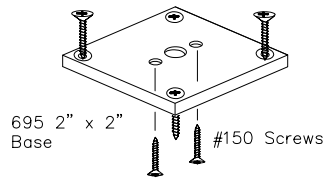

FHC OD990

Standard Series Partition Post

Product Feature

1-1/8" Square Post
 Mounting Base Plates are 2" x 2"
 For Use with 1/4", 1/2", or 3/8" Custom Option
 Standard Heights of 12", 18", and 24" / Custom Option Available
 Available in Satin Anodized, Brite Anodized, and Dark Bronze Anodized
 Ships in 1-3 Business Days

Components

695 2" x 2" Base

691 Cap

630 Tubing

631 Channel

695 2" x 2" Base #150 Screws

For Technical Support
 Call Toll Free in the U.S.
(888) 295-4531

Typical Elevation and Deductions

For Technical Support
Call Toll Free in the U.S.
(888) 295-4531

EXPERIENCE AND INNOVATION

FHC 0D991

“Air Space” Series Partition Post

Product Feature

1-1/8" Square Post
 Mounting Base Plates are 2" x 2"
 For Use with 1/4", 1/2", or 3/8" Custom Option
 Standard Heights of 12", 18", and 24" / Custom Option Available
 Available in Satin Anodized, Brite Anodized, and Dark Bronze Anodized
 Ships in 1-3 Business Days

Components

695 2" x 2"
Base

691
Cap

630
Tubing

631
Channel

695 2" x 2"
Base

#150 Screws

For Technical Support
 Call Toll Free in the U.S.
(888) 295-4531