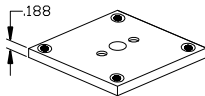

Components

695 2" x 2" Base

691 Cap

630 Tubing

631 Channel

695 2" x 2" Base #150 Screws

For Technical Support
 Call Toll Free in the U.S.
(888) 295-4531

Typical Elevation and Deductions

For Technical Support
Call Toll Free in the U.S.
(888) 295-4531

EXPERIENCE AND INNOVATION

FHC 0D991

“Air Space” Series Partition Post

Product Feature

1-1/8" Square Post
 Mounting Base Plates are 2" x 2"
 For Use with 1/4", 1/2", or 3/8" Custom Option
 Standard Heights of 12", 18", and 24" / Custom Option Available
 Available in Satin Anodized, Brite Anodized, and Dark Bronze Anodized
 Ships in 1-3 Business Days

Components

695 2" x 2"
Base

691
Cap

630
Tubing

631
Channel

695 2" x 2"
Base

#150 Screws

For Technical Support
 Call Toll Free in the U.S.
(888) 295-4531