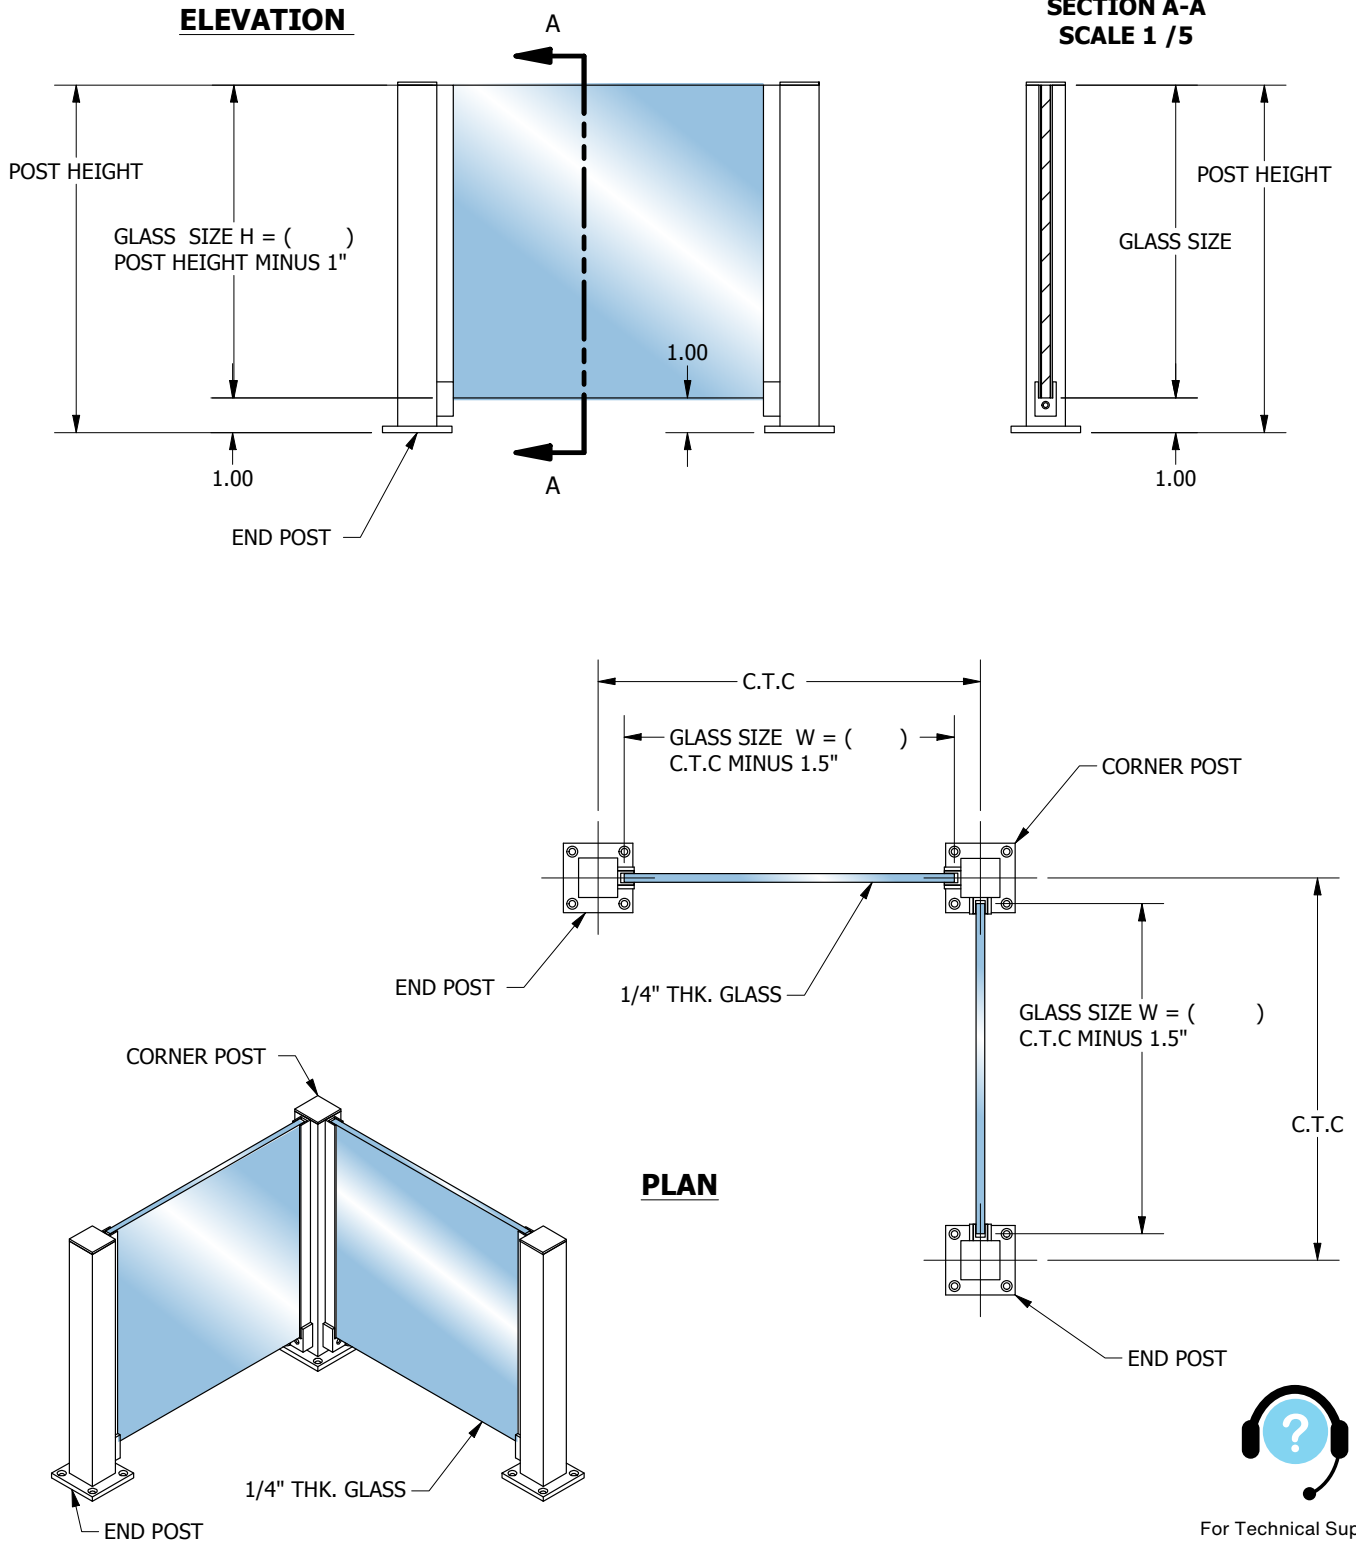

FHC OD990

Standard Series Partition Post

Product Feature

1-1/8" Square Post
 Mounting Base Plates are 2" x 2"
 For Use with 1/4", 1/2", or 3/8" Custom Option
 Standard Heights of 12", 18", and 24" / Custom Option Available
 Available in Satin Anodized, Brite Anodized, and Dark Bronze Anodized
 Ships in 1-3 Business Days

For Technical Support
Call Toll Free in the U.S.
(888) 295-4531

EXPERIENCE AND INNOVATION

FHC 0D991

“Air Space” Series Partition Post

Product Feature

1-1/8" Square Post
 Mounting Base Plates are 2" x 2"
 For Use with 1/4", 1/2", or 3/8" Custom Option
 Standard Heights of 12", 18", and 24" / Custom Option Available
 Available in Satin Anodized, Brite Anodized, and Dark Bronze Anodized
 Ships in 1-3 Business Days

Components

695 2" x 2"
Base

691
Cap

630
Tubing

631
Channel

695 2" x 2"
Base

#150 Screws

For Technical Support
 Call Toll Free in the U.S.
(888) 295-4531

Typical Elevation and Deductions

For Technical Support
Call Toll Free in the U.S.
(888) 295-4531

EXPERIENCE AND INNOVATION

FHC OD992

Heavy-Duty Series Partition Post

Product Feature

1-1/8" Square Post
 Mounting Base Plates are 2" x 3"
 For Use with 1/4", 1/2", or 3/8" Custom Option
 Standard Heights of 12", 18", and 24" / Custom Option Available
 Available in Satin Anodized, Brite Anodized, and Dark Bronze Anodized
 Ships in 1-3 Business Days