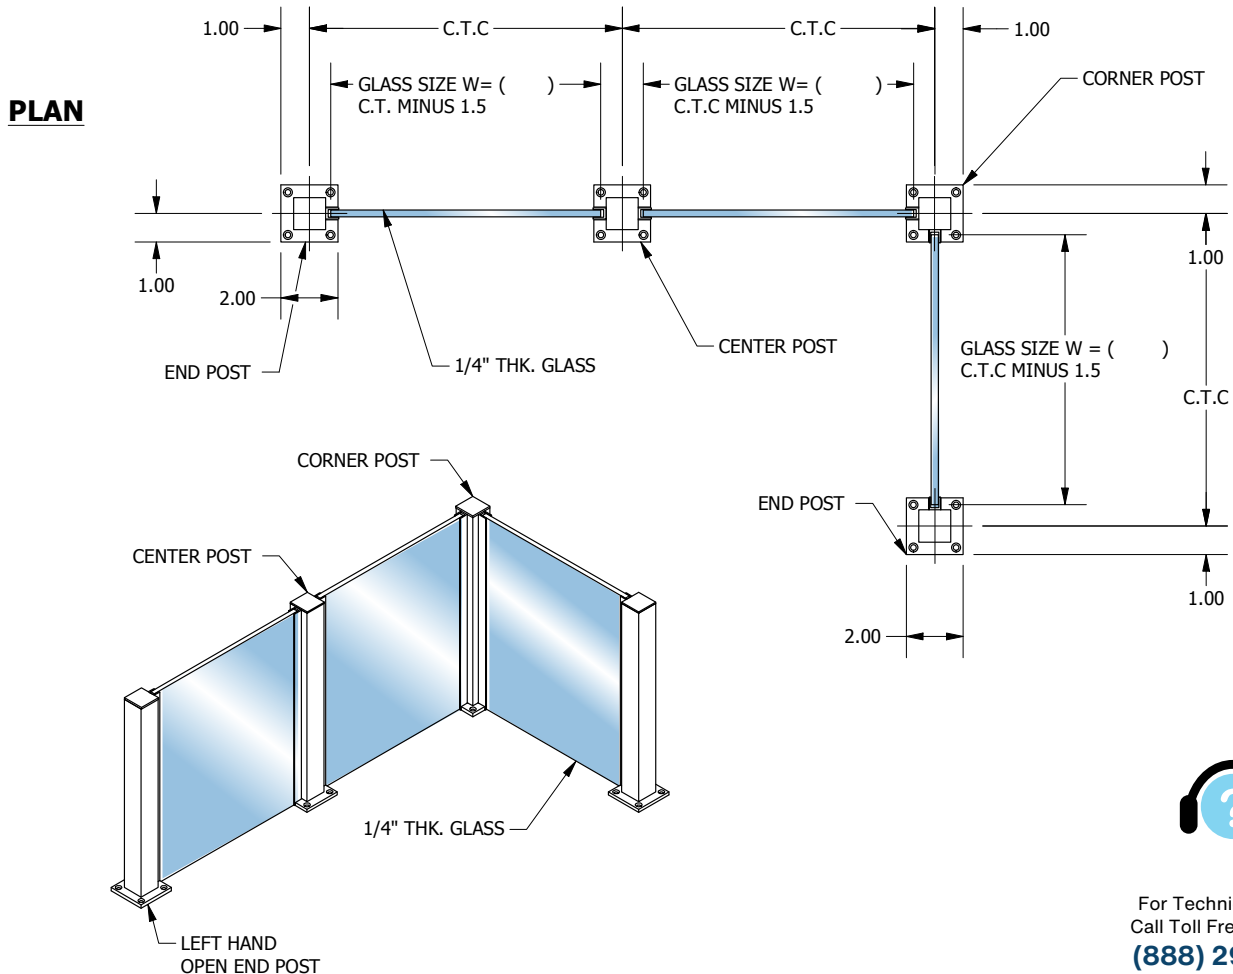

FHC OD990

Standard Series Partition Post

Product Feature

1-1/8" Square Post
 Mounting Base Plates are 2" x 2"
 For Use with 1/4", 1/2", or 3/8" Custom Option
 Standard Heights of 12", 18", and 24" / Custom Option Available
 Available in Satin Anodized, Brite Anodized, and Dark Bronze Anodized
 Ships in 1-3 Business Days

Components

695 2" x 2" Base

691 Cap

630 Tubing

631 Channel

695 2" x 2" Base #150 Screws

For Technical Support
 Call Toll Free in the U.S.
(888) 295-4531

Typical Elevation and Deductions

For Technical Support
Call Toll Free in the U.S.
(888) 295-4531

EXPERIENCE AND INNOVATION

FHC 0D991

“Air Space” Series Partition Post

Product Feature

1-1/8" Square Post
 Mounting Base Plates are 2" x 2"
 For Use with 1/4", 1/2", or 3/8" Custom Option
 Standard Heights of 12", 18", and 24" / Custom Option Available
 Available in Satin Anodized, Brite Anodized, and Dark Bronze Anodized
 Ships in 1-3 Business Days

Typical Elevation and Deductions

For Technical Support
Call Toll Free in the U.S.
(888) 295-4531

EXPERIENCE AND INNOVATION

FHC OD992

Heavy-Duty Series Partition Post

Product Feature

1-1/8" Square Post
 Mounting Base Plates are 2" x 3"
 For Use with 1/4", 1/2", or 3/8" Custom Option
 Standard Heights of 12", 18", and 24" / Custom Option Available
 Available in Satin Anodized, Brite Anodized, and Dark Bronze Anodized
 Ships in 1-3 Business Days