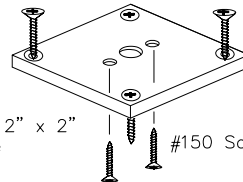

For Technical Support
Call Toll Free in the U.S.
(888) 295-4531

EXPERIENCE AND INNOVATION

FHC 0D991

“Air Space” Series Partition Post

Product Feature

1-1/8" Square Post
 Mounting Base Plates are 2" x 2"
 For Use with 1/4", 1/2", or 3/8" Custom Option
 Standard Heights of 12", 18", and 24" / Custom Option Available
 Available in Satin Anodized, Brite Anodized, and Dark Bronze Anodized
 Ships in 1-3 Business Days

Components

695 2" x 2"
Base

691
Cap

630
Tubing

631
Channel

695 2" x 2"
Base

#150 Screws

For Technical Support
 Call Toll Free in the U.S.
(888) 295-4531

Typical Elevation and Deductions

For Technical Support
Call Toll Free in the U.S.
(888) 295-4531

EXPERIENCE AND INNOVATION

FHC OD992

Heavy-Duty Series Partition Post

Product Feature

1-1/8" Square Post
 Mounting Base Plates are 2" x 3"
 For Use with 1/4", 1/2", or 3/8" Custom Option
 Standard Heights of 12", 18", and 24" / Custom Option Available
 Available in Satin Anodized, Brite Anodized, and Dark Bronze Anodized
 Ships in 1-3 Business Days