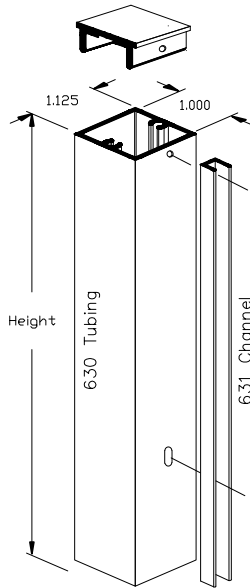

FHC OD990

Standard Series Partition Post

Product Feature

1-1/8" Square Post
 Mounting Base Plates are 2" x 2"
 For Use with 1/4", 1/2", or 3/8" Custom Option
 Standard Heights of 12", 18", and 24" / Custom Option Available
 Available in Satin Anodized, Brite Anodized, and Dark Bronze Anodized
 Ships in 1-3 Business Days

Components

695 2" x 2" Base

691 Cap

630 Tubing

631 Channel

695 2" x 2" Base #150 Screws

For Technical Support
 Call Toll Free in the U.S.
(888) 295-4531

Typical Elevation and Deductions

For Technical Support
Call Toll Free in the U.S.
(888) 295-4531

EXPERIENCE AND INNOVATION

FHC 0D991

“Air Space” Series Partition Post

Product Feature

1-1/8" Square Post
 Mounting Base Plates are 2" x 2"
 For Use with 1/4", 1/2", or 3/8" Custom Option
 Standard Heights of 12", 18", and 24" / Custom Option Available
 Available in Satin Anodized, Brite Anodized, and Dark Bronze Anodized
 Ships in 1-3 Business Days

Typical Elevation and Deductions

For Technical Support
Call Toll Free in the U.S.
(888) 295-4531

EXPERIENCE AND INNOVATION

FHC OD992

Heavy-Duty Series Partition Post

Product Feature

1-1/8" Square Post
 Mounting Base Plates are 2" x 3"
 For Use with 1/4", 1/2", or 3/8" Custom Option
 Standard Heights of 12", 18", and 24" / Custom Option Available
 Available in Satin Anodized, Brite Anodized, and Dark Bronze Anodized
 Ships in 1-3 Business Days