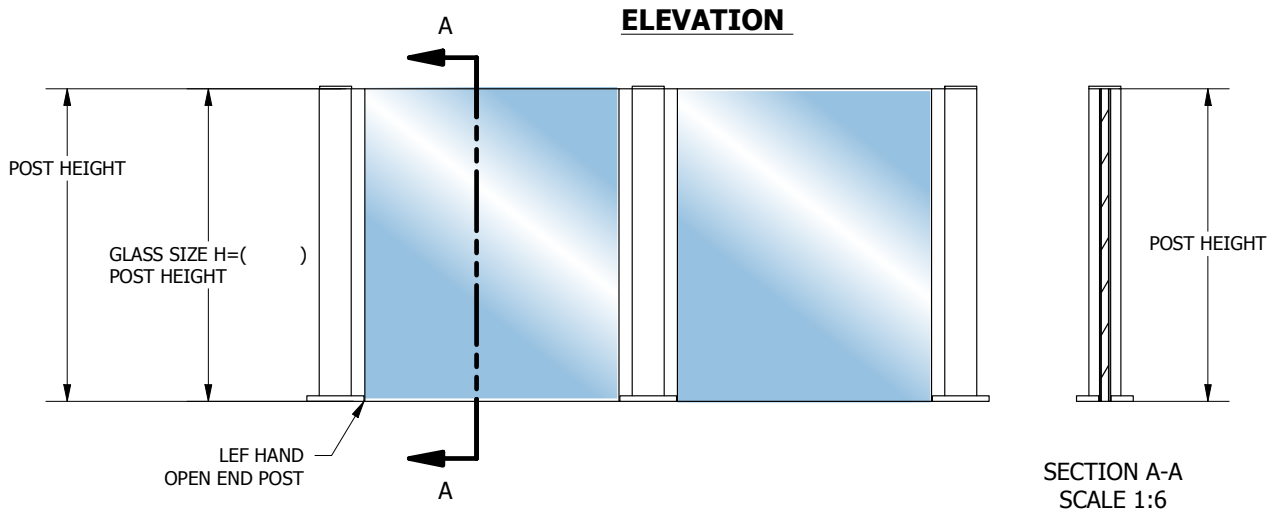

FHC OD990

Standard Series Partition Post

Product Feature

1-1/8" Square Post
 Mounting Base Plates are 2" x 2"
 For Use with 1/4", 1/2", or 3/8" Custom Option
 Standard Heights of 12", 18", and 24" / Custom Option Available
 Available in Satin Anodized, Brite Anodized, and Dark Bronze Anodized
 Ships in 1-3 Business Days

Components

695 2" x 2" Base

691 Cap

630 Tubing

631 Channel

695 2" x 2" Base #150 Screws

For Technical Support
 Call Toll Free in the U.S.
(888) 295-4531

Typical Elevation and Deductions

For Technical Support
Call Toll Free in the U.S.
(888) 295-4531

EXPERIENCE AND INNOVATION

FHC 0D991

“Air Space” Series Partition Post

Product Feature

1-1/8" Square Post
 Mounting Base Plates are 2" x 2"
 For Use with 1/4", 1/2", or 3/8" Custom Option
 Standard Heights of 12", 18", and 24" / Custom Option Available
 Available in Satin Anodized, Brite Anodized, and Dark Bronze Anodized
 Ships in 1-3 Business Days