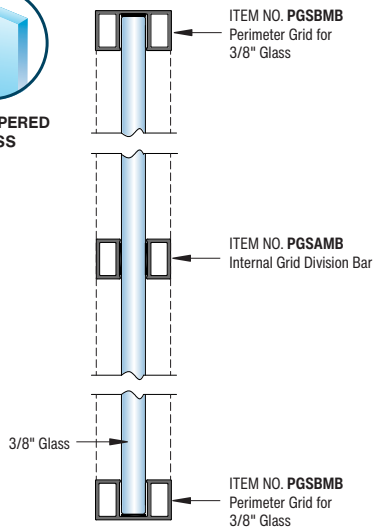

## FHC Premium Perimeter Grid Channel Extrusion For 1/2" Glass With Tape Applied

- » For 1/2" Tempered Glass
- » 95" and 144" Stock Lengths
- » Includes Very High Bond Tape
- » Anodized Matte Black Finish

FHC Premium Perimeter Grid Channel For 1/2" Glass

ITEM NO.	DESCRIPTION
PGSCMB95	95" Stock Length
PGSCMB144	144" Stock Length

Minimum order: 1 each.

## Assembly Section View Detail

USE TEMPERED GLASS

FHC Premium Grid System For 3/8" Thick Glass

USE TEMPERED GLASS

FHC Premium Grid System For 1/2" Thick Glass

Perimeter Frame Can Be Easily Miter Cut for a Seamless Precise Corner