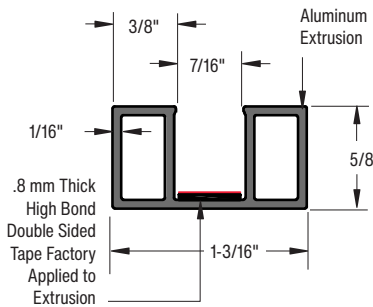

FHC Premium Perimeter Grid Channel Extrusion For 3/8" Glass With Tape Applied

- » For 3/8" Tempered Glass
- » 95" and 144" Stock Lengths
- » Includes Very High Bond Tape
- » Anodized Matte Black Finish

FHC Premium Perimeter Grid Channel For 3/8" Glass