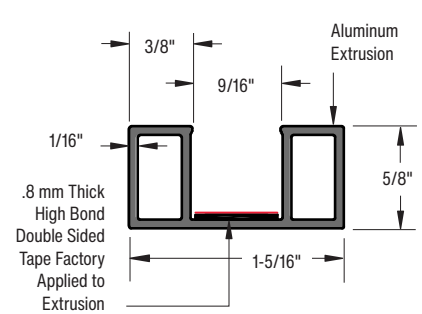

FHC Premium Perimeter Grid Channel Extrusion For 1/2" Glass With Tape Applied

- » For 1/2" Tempered Glass
- » 95" and 144" Stock Lengths
- » Includes Very High Bond Tape
- » Anodized Matte Black Finish

FHC Premium Perimeter Grid Channel For 1/2" Glass