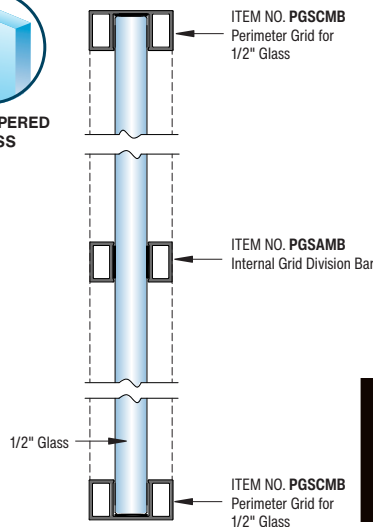

FHC Premium Perimeter Grid Channel For 1/2" Glass

ITEM NO.	DESCRIPTION
PGSCMB95	95" Stock Length
PGSCMB144	144" Stock Length

Minimum order: 1 each.

## Assembly Section View Detail

USE TEMPERED GLASS

FHC Premium Grid System For 3/8" Thick Glass

USE TEMPERED GLASS

FHC Premium Grid System For 1/2" Thick Glass

Perimeter Frame Can Be Easily Miter Cut for a Seamless Precise Corner