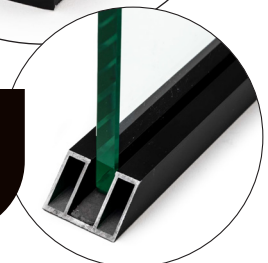

## Assembly Section View Detail

USE TEMPERED GLASS

FHC Premium Grid System For 3/8" Thick Glass

USE TEMPERED GLASS

FHC Premium Grid System For 1/2" Thick Glass

Perimeter Frame Can Be Easily Miter Cut for a Seamless Precise Corner