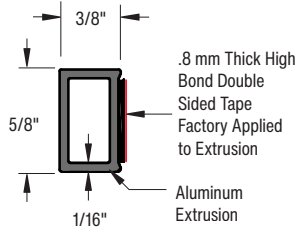

## FHC Premium Internal Grid Division Bar Extrusion With Tape Applied

- » For Use With 3/8" or 1/2" Tempered Glass
- » 95" and 144" Stock Lengths
- » Includes Very High Bond Tape
- » Can be Used for Vertical and Horizontal Layout
- » Anodized Matte Black Finish