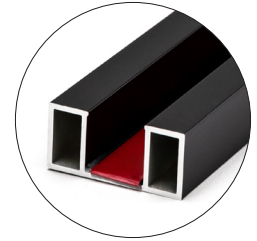

## FHC Premium Internal Grid Division Bar Extrusion With Tape Applied

- » For Use With 3/8" or 1/2" Tempered Glass
- » 95" and 144" Stock Lengths
- » Includes Very High Bond Tape
- » Can be Used for Vertical and Horizontal Layout
- » Anodized Matte Black Finish

## FHC Premium Perimeter Grid Channel Extrusion For 3/8" Glass With Tape Applied

- » For 3/8" Tempered Glass
- » 95" and 144" Stock Lengths
- » Includes Very High Bond Tape
- » Anodized Matte Black Finish

## FHC Premium Perimeter Grid Channel Extrusion For 1/2" Glass With Tape Applied

- » For 1/2" Tempered Glass
- » 95" and 144" Stock Lengths
- » Includes Very High Bond Tape
- » Anodized Matte Black Finish