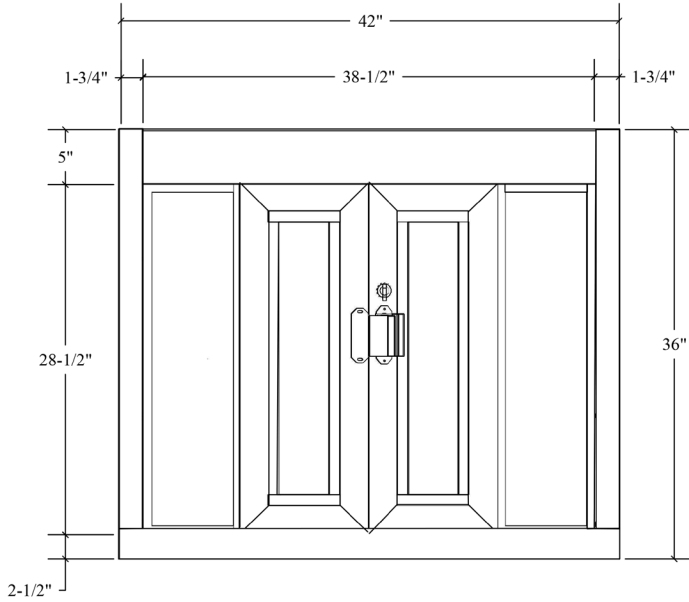

MODEL BPSC-4236

ROUGH OPENING: 42-3/8"(w) x 36-3/8"(h)

SERVICE OPENING: 14"(w) x 28-1/2"(h)

MAIN VIEW

MODEL BPSC-4836

ROUGH OPENING: 48-3/8"(w) x 36-3/8"(h)

SERVICE OPENING: 16-1/4"(w) x 28-5/8"(h)

MAIN VIEW

MODEL QS1FBPSC7241

ROUGH OPENING: 72-3/8"(w) x 41-3/8"(h)

SERVICE OPENING: 29-1/2"(w) x 36-1/2"(h)

MAIN VIEW

ALL QUIKSERV PRODUCTS ARE SHIPPED FULLY-ASSEMBLED and READY TO INSTALL. EACH ELECTRICAL UNIT IS SHIPPED WITH A FOUR FOOT (4') BX DROP.