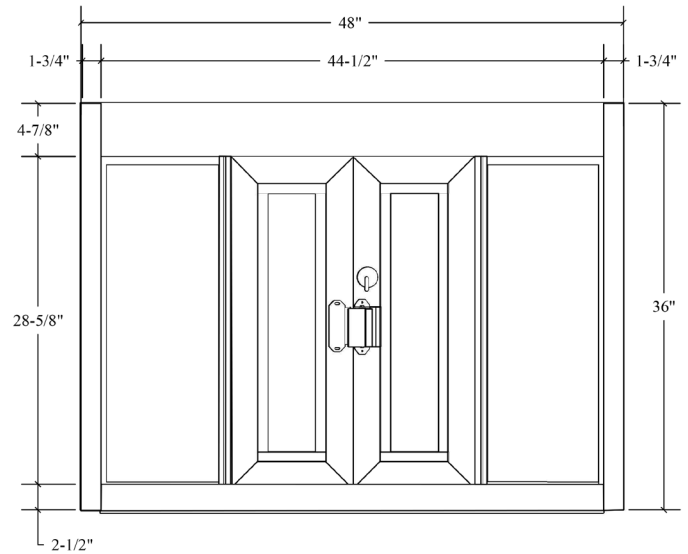

MODEL BPSC-4236

ROUGH OPENING: 42-3/8"(w) x 36-3/8"(h)

SERVICE OPENING: 14"(w) x 28-1/2"(h)

MAIN VIEW

MODEL BPSC-4836

ROUGH OPENING: 48-3/8"(w) x 36-3/8"(h)

SERVICE OPENING: 16-1/4"(w) x 28-5/8"(h)

MAIN VIEW

MODEL QS1FBPSC7241

ROUGH OPENING: 72-3/8"(w) x 41-3/8"(h)

SERVICE OPENING: 29-1/2"(w) x 36-1/2"(h)

MAIN VIEW

ALL QUIKSERV PRODUCTS ARE SHIPPED FULLY-ASSEMBLED and READY TO INSTALL. EACH ELECTRICAL UNIT IS SHIPPED WITH A FOUR FOOT (4') BX DROP.