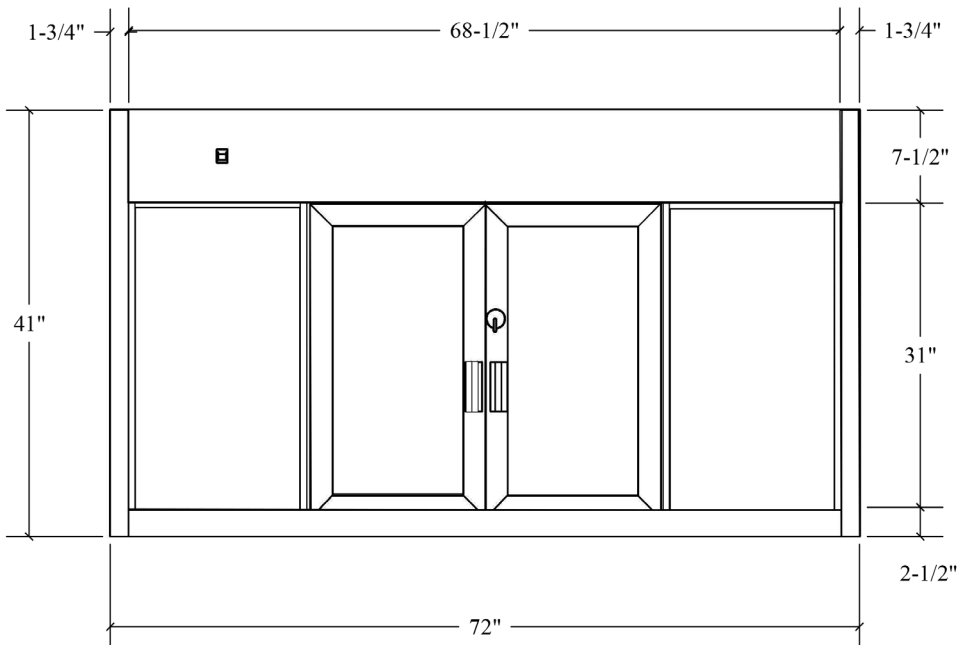

MODEL BPSC-4236

ROUGH OPENING: 42-3/8"(w) x 36-3/8"(h)

SERVICE OPENING: 14"(w) x 28-1/2"(h)

MAIN VIEW

MODEL BPSC-4836

ROUGH OPENING: 48-3/8"(w) x 36-3/8"(h)

SERVICE OPENING: 16-1/4"(w) x 28-5/8"(h)

MAIN VIEW

MODEL QS1FBPSC7241

ROUGH OPENING: 72-3/8"(w) x 41-3/8"(h)

SERVICE OPENING: 29-1/2"(w) x 36-1/2"(h)

MAIN VIEW

ALL QUIKSERV PRODUCTS ARE SHIPPED FULLY-ASSEMBLED and READY TO INSTALL. EACH ELECTRICAL UNIT IS SHIPPED WITH A FOUR FOOT (4') BX DROP.