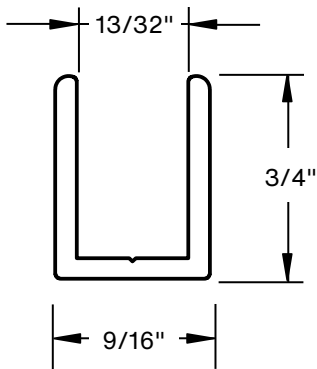

4361 Firestone Blvd. South Gate, CA 90208 | Toll Free: (888) 295-4531 | Fax: (323) 336-8307 | fhc-usa.com

U-Channel

ITEM NO. **SUCD38**

FHC Classic Deep U-Channel

- 3/4" Deep U-Channel for Fixed Glass Panels
- Classic Series 95" and 144" Lengths Available
- Can be Mounted on Floors, Curbs, Walls, and Ceilings
- Several Finishes To Choose
- For Use with 3/8" Thick Tempered Glass
- Wet Glazed with S150C Silicone Sealant