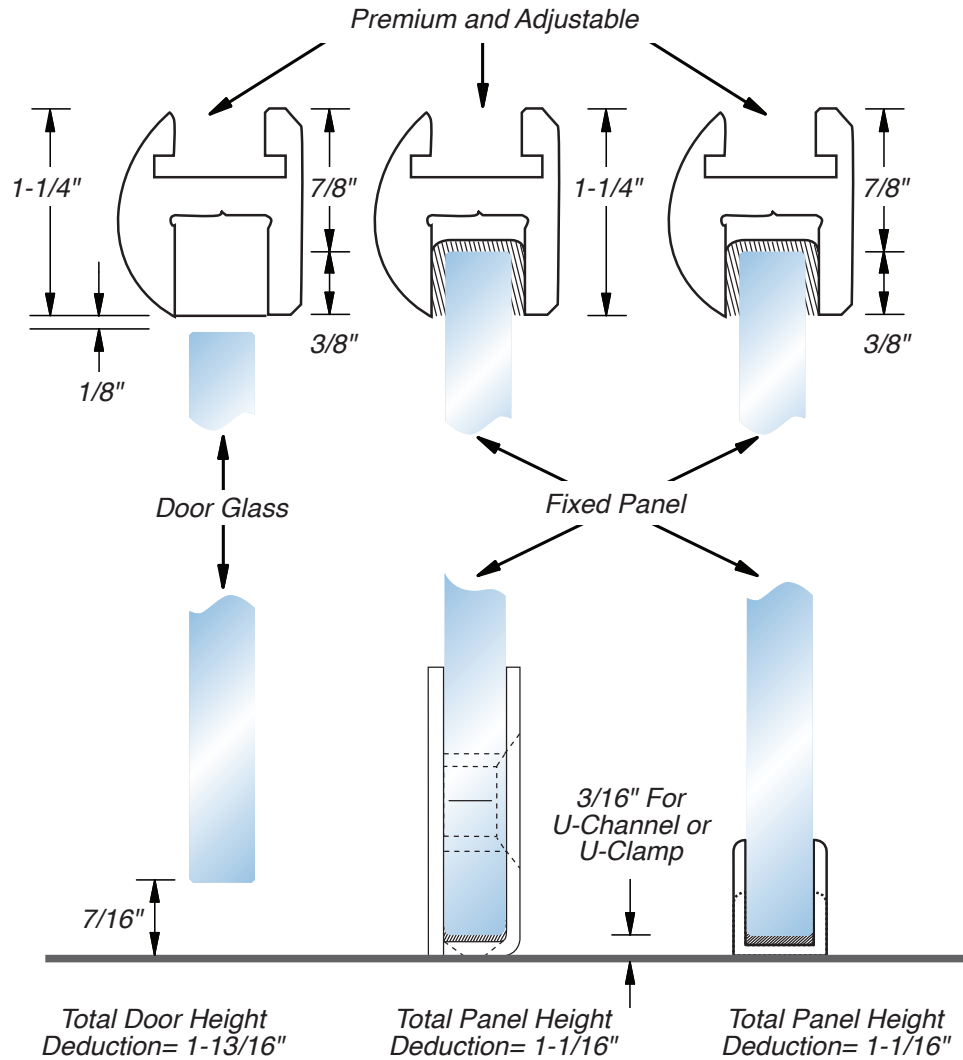

HEADER KIT DEDUCTION

Premium and Adjustable Header Kit Height Deductions

ITEM NO. PHK95
 AHK95
 PHK144

NOTES:

When Adapting the Patriot Grande or Cambria Grande Pivot Hinge into the Header Kit, a total door height deduction of 1-15/16" (49 mm) is required.