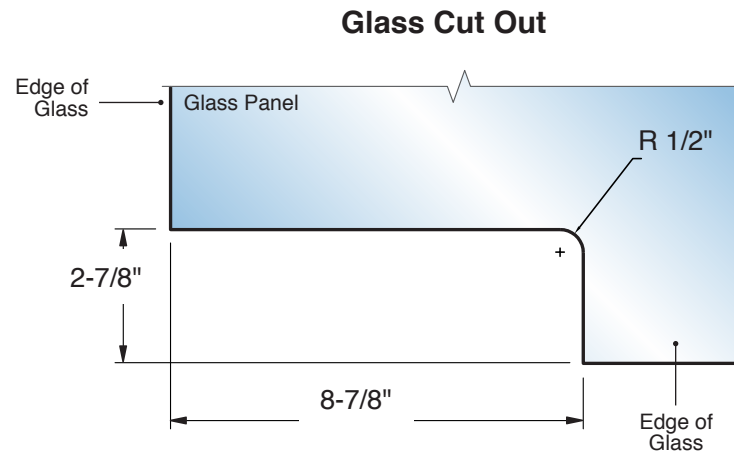

ADVANCE HERC+DOOR™ RAIL

FRAMELESS HARDWARE CO.

FHC 4" Square 9-1/2 Patch Rail

PR4S MODELS

3/8", 1/2" or 9/16" Tempered Glass

DO NOT MEASURE / SCALE DRAWING
USE DIMENSIONS SHOWN

IMPORTANT:
Measure from Finished
Edge of Glass