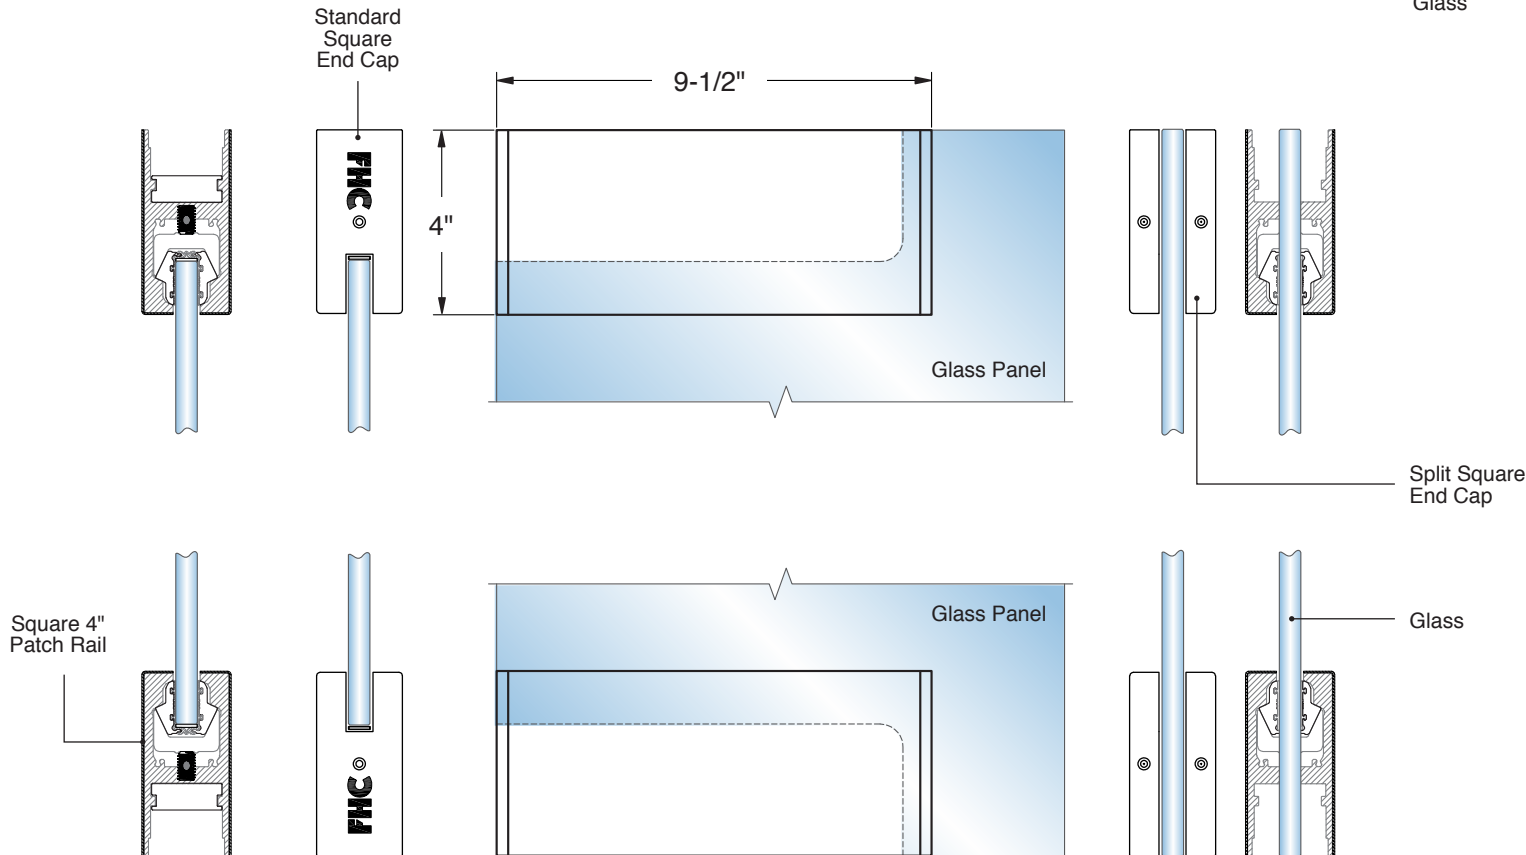

ADVANCE HERC+DOOR™ RAIL

FRAMELESS HARDWARE CO.

FHC 4" Square 9-1/2 Patch Rail

PR4S MODELS

3/8", 1/2" or 9/16" Tempered Glass

DO NOT MEASURE / SCALE DRAWING
USE DIMENSIONS SHOWN

IMPORTANT:
Measure from Finished
Edge of Glass