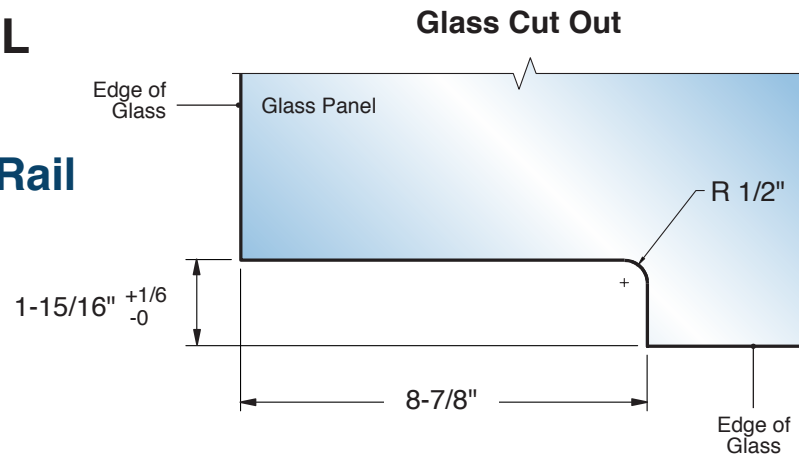

ADVANCE HERC+DOOR™ RAIL

FRAMELESS HARDWARE CO.

FHC 2-1/2" Square 9-1/2 Patch Rail

PR25S MODELS

3/8", 1/2" or 9/16" Tempered Glass

DO NOT MEASURE / SCALE DRAWING
USE DIMENSIONS SHOWN

IMPORTANT:
Measure from Finished
Edge of Glass