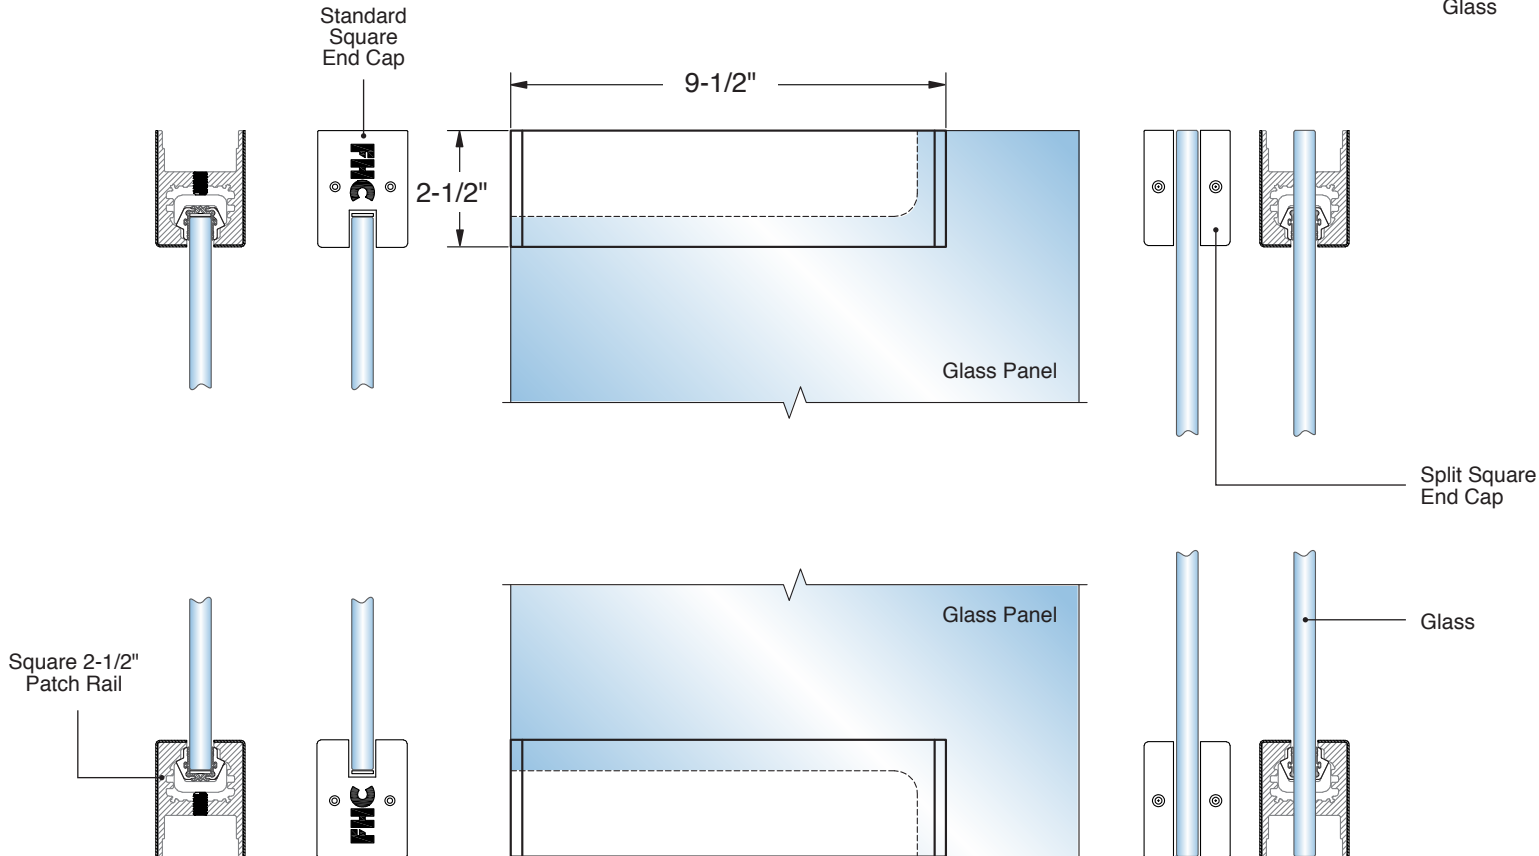

ADVANCE HERC+DOOR™ RAIL

FRAMELESS HARDWARE CO.

FHC 2-1/2" Square 9-1/2 Patch Rail

PR25S MODELS

3/8", 1/2" or 9/16" Tempered Glass

DO NOT MEASURE / SCALE DRAWING
USE DIMENSIONS SHOWN

IMPORTANT:
Measure from Finished
Edge of Glass