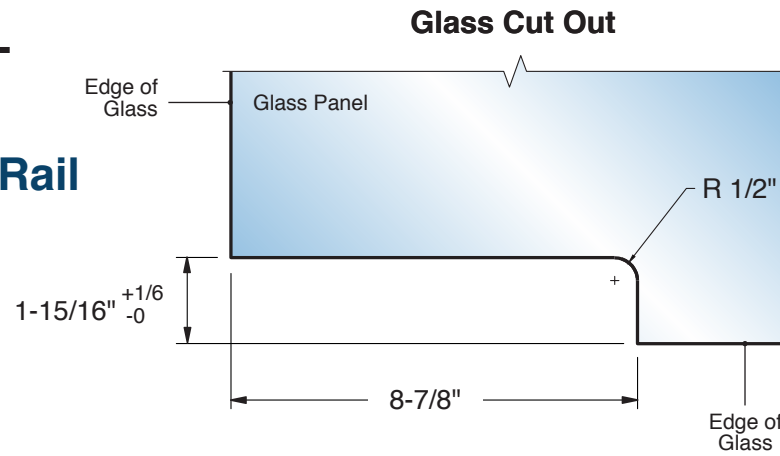

## FHC 2-1/2" Tapered 9-1/2 Patch Rail

PR25T MODELS  
3/8", 1/2" or 9/16" Tempered Glass

DO NOT MEASURE / SCALE DRAWING  
USE DIMENSIONS SHOWN

**IMPORTANT:**  
Measure from Finished  
Edge of Glass

For Technical Support  
Call Toll Free in the U.S.  
**(888) 295-4531**