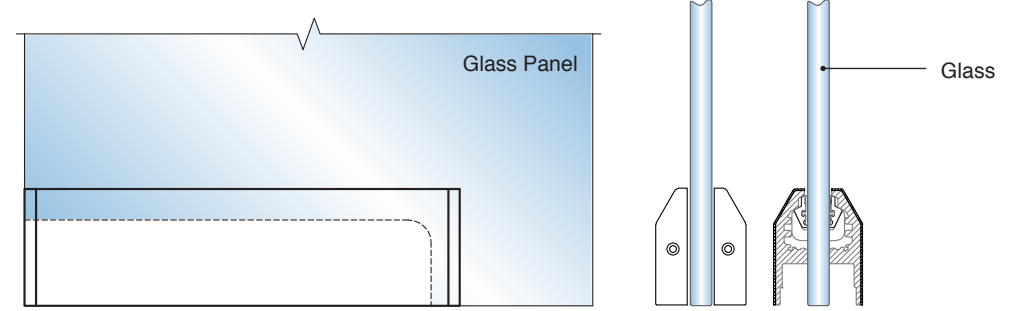

## FHC 2-1/2" Tapered 9-1/2 Patch Rail

PR25T MODELS  
3/8", 1/2" or 9/16" Tempered Glass

DO NOT MEASURE / SCALE DRAWING  
USE DIMENSIONS SHOWN

**IMPORTANT:**  
Measure from Finished  
Edge of Glass

For Technical Support  
Call Toll Free in the U.S.  
**(888) 295-4531**