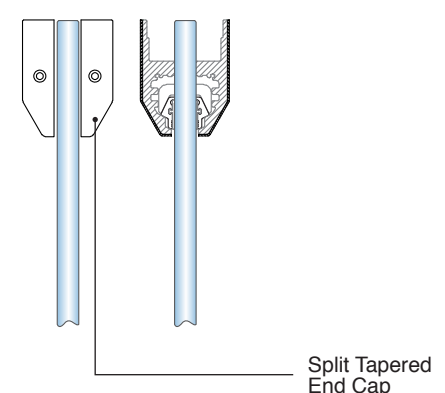

## FHC 2-1/2" Tapered 9-1/2 Patch Rail

PR25T MODELS  
3/8", 1/2" or 9/16" Tempered Glass

DO NOT MEASURE / SCALE DRAWING  
USE DIMENSIONS SHOWN

**IMPORTANT:**  
Measure from Finished  
Edge of Glass

For Technical Support  
Call Toll Free in the U.S.  
**(888) 295-4531**