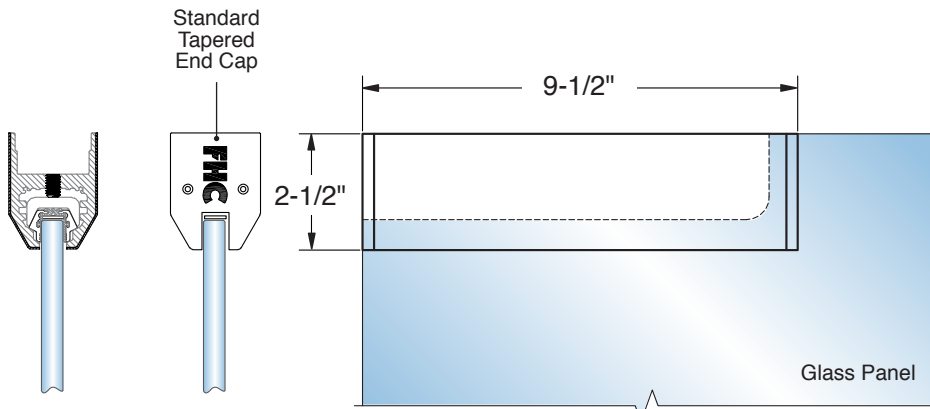

## FHC 2-1/2" Tapered 9-1/2 Patch Rail

PR25T MODELS  
3/8", 1/2" or 9/16" Tempered Glass

DO NOT MEASURE / SCALE DRAWING  
USE DIMENSIONS SHOWN

**IMPORTANT:**  
Measure from Finished  
Edge of Glass

For Technical Support  
Call Toll Free in the U.S.  
**(888) 295-4531**