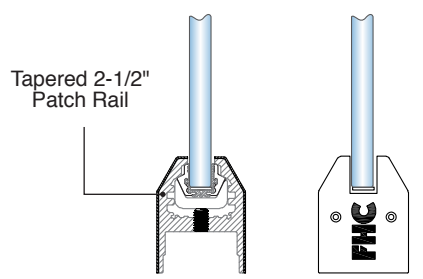

## FHC 2-1/2" Tapered 9-1/2 Patch Rail

PR25T MODELS  
3/8", 1/2" or 9/16" Tempered Glass

DO NOT MEASURE / SCALE DRAWING  
USE DIMENSIONS SHOWN

**IMPORTANT:**  
Measure from Finished  
Edge of Glass

For Technical Support  
Call Toll Free in the U.S.  
**(888) 295-4531**