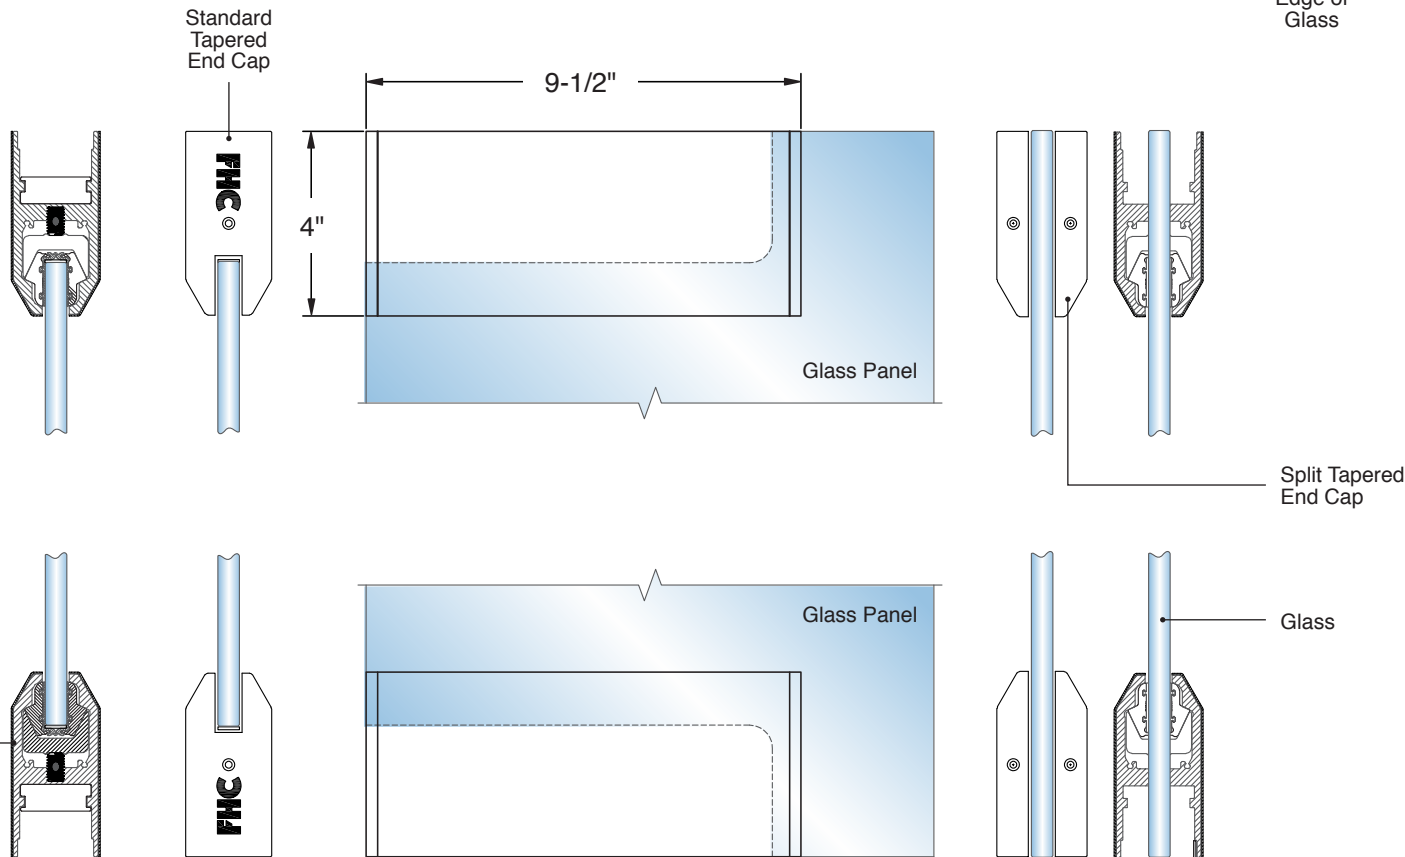

ADVANCE HERC+DOOR™ RAIL

FRAMELESS HARDWARE CO.

FHC 4" Tapered 9-1/2 Patch Rail

PR4T MODELS

3/8", 1/2" or 9/16" Tempered Glass

DO NOT MEASURE / SCALE DRAWING
USE DIMENSIONS SHOWN

IMPORTANT:
Measure from Finished
Edge of Glass