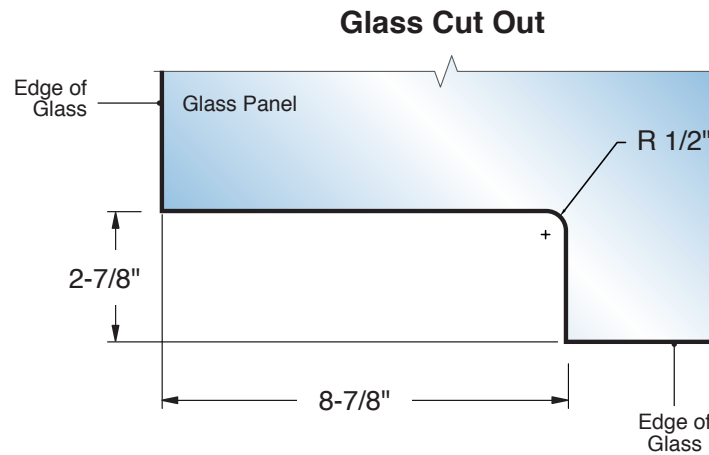

ADVANCE HERC+DOOR™ RAIL

FRAMELESS HARDWARE CO.

FHC 4" Tapered 9-1/2 Patch Rail

PR4T MODELS

3/8", 1/2" or 9/16" Tempered Glass

DO NOT MEASURE / SCALE DRAWING
USE DIMENSIONS SHOWN

IMPORTANT:
Measure from Finished
Edge of Glass