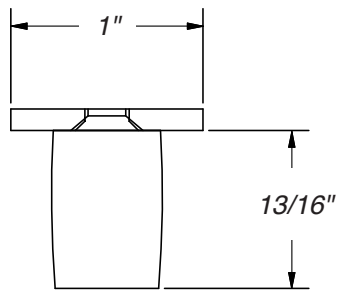

FHC TOP PIVOT CENTER-HUNG FREE SWING

ITEM NO. PF401

Finishes In Stock

BS BRUSHED
STAINLESS

MB MATTE
BLACK