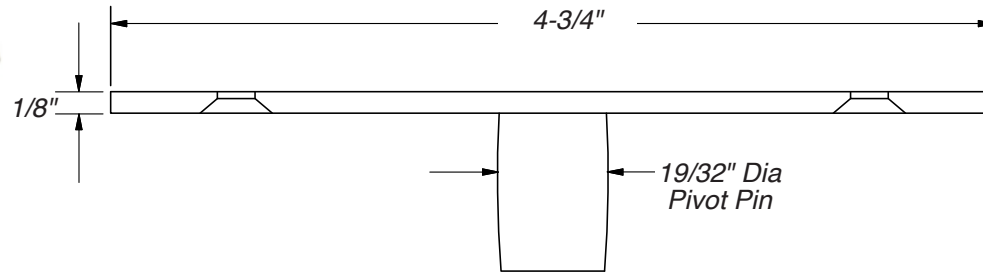

FHC TOP PIVOT CENTER-HUNG FREE SWING

ITEM NO. PF401

Finishes In Stock

BS BRUSHED
STAINLESS

MB MATTE
BLACK