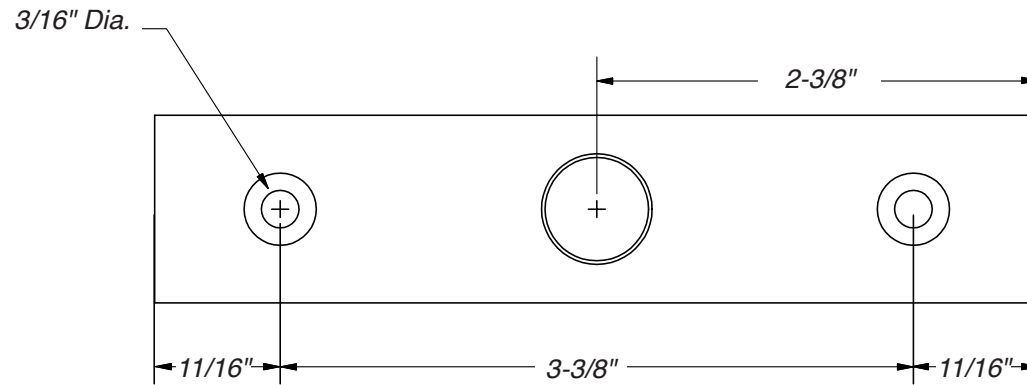

FHC TOP PIVOT CENTER-HUNG FREE SWING

ITEM NO. PF401

Finishes In Stock

BS BRUSHED
STAINLESS

MB MATTE
BLACK