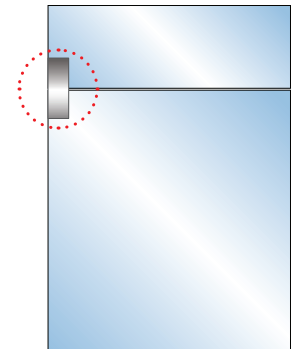

FHC Wall Mount Fitting With Bracket And Cover Plates

PF92 MODELS

Glass Cut Out

DO NOT MEASURE / SCALE DRAWING
USE DIMENSIONS SHOWN

IMPORTANT:
Measure from Finished
Edge of Glass

For Technical Support
Call Toll Free in the U.S.
(888) 295-4531