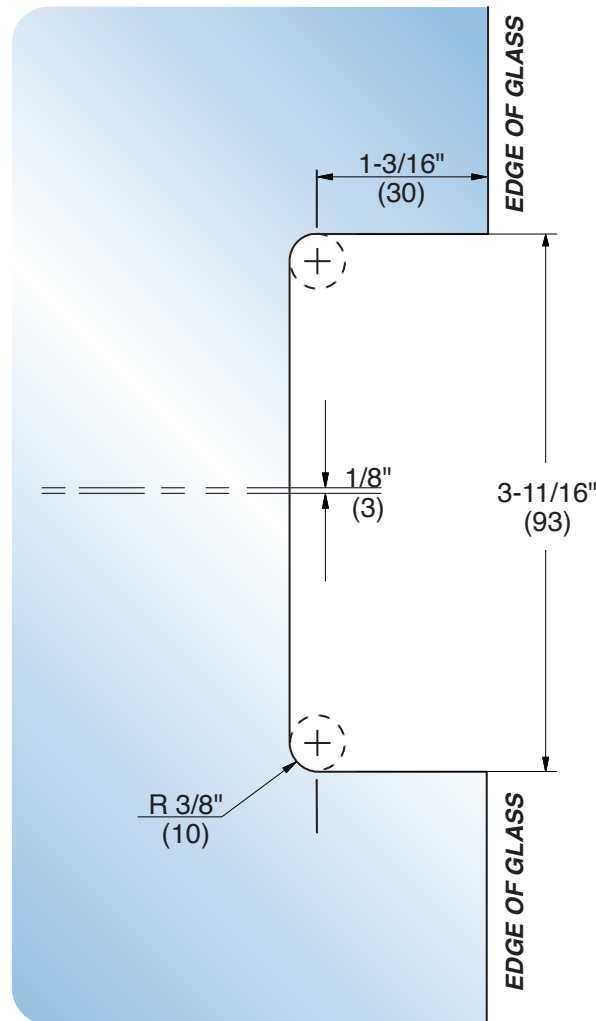

FHC Wall Mount Fitting With Bracket And Cover Plates

PF92 MODELS

Glass Cut Out

DO NOT MEASURE / SCALE DRAWING
USE DIMENSIONS SHOWN

IMPORTANT:
Measure from Finished
Edge of Glass

For Technical Support
Call Toll Free in the U.S.
(888) 295-4531