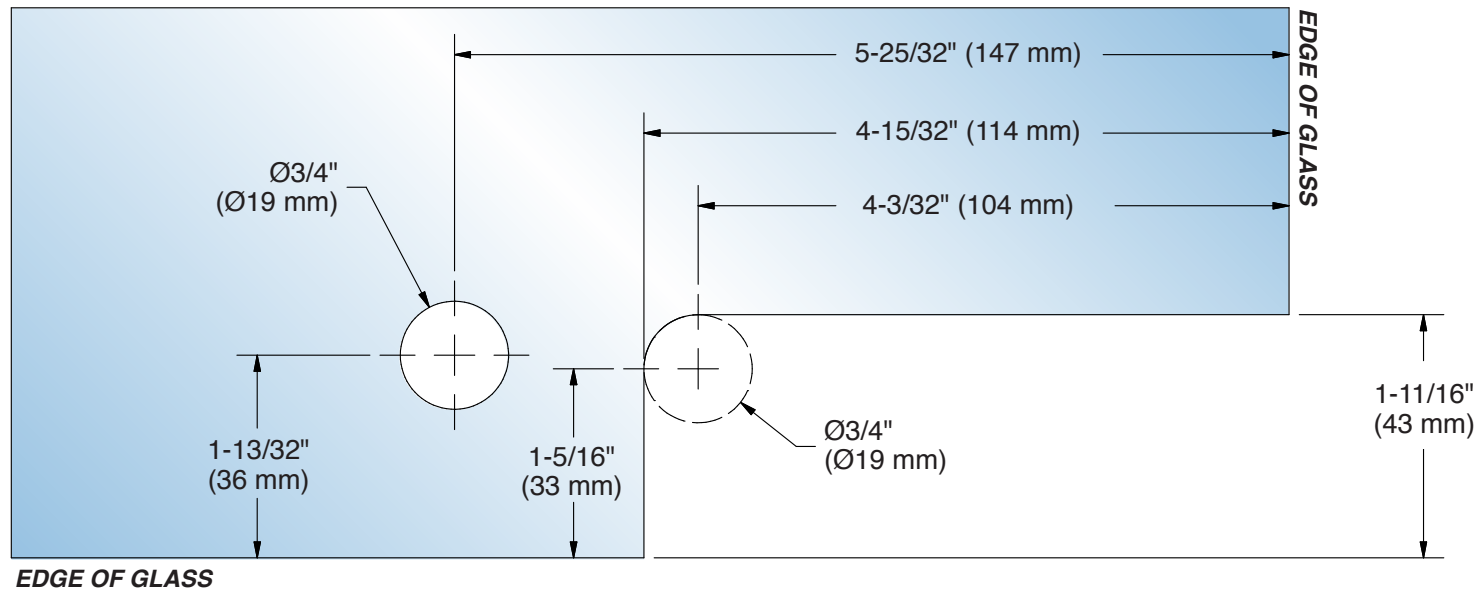

FHC North American PF Series Patch Lock

PF205 MODELS

Door Corner Patch Lock with North American Cylinder Lock

DO NOT MEASURE / SCALE DRAWING
USE DIMENSIONS SHOWN

IMPORTANT:
Measure from Finished
Edge of Glass

Glass Cut Out

For Technical Support
Call Toll Free in the U.S.
(888) 295-4531