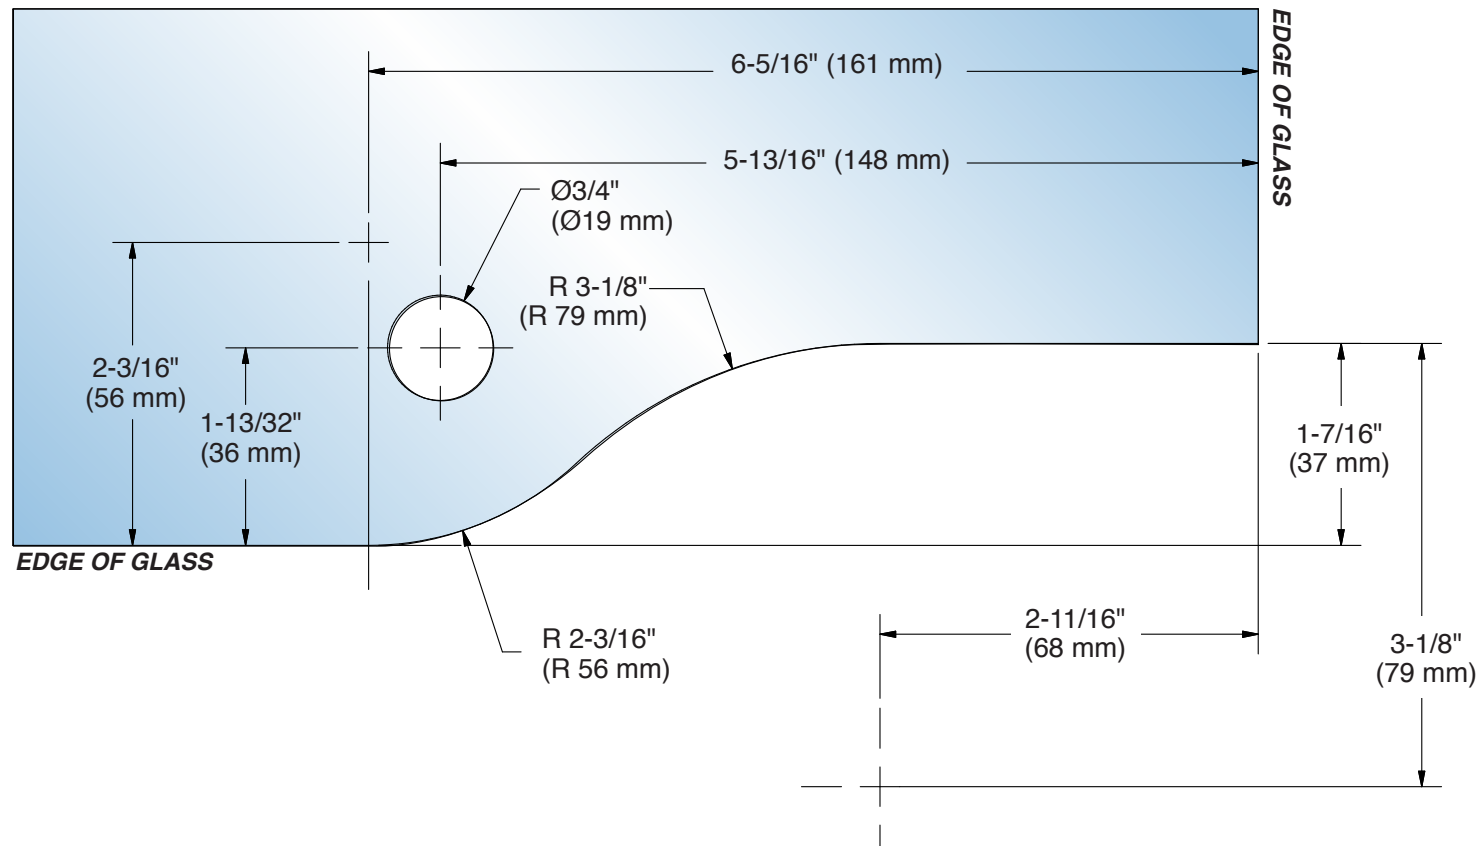

FHC North American Series Top Adjustable Patch Fitting with Insert

PF20A MODELS

North American 2-3/4" (70 mm) Setback
Door Top Patch

DO NOT MEASURE / SCALE DRAWING
USE DIMENSIONS SHOWN

IMPORTANT:
Measure from Finished
Edge of Glass

Glass Cut Out

For Technical Support
Call Toll Free in the U.S.
(888) 295-4531