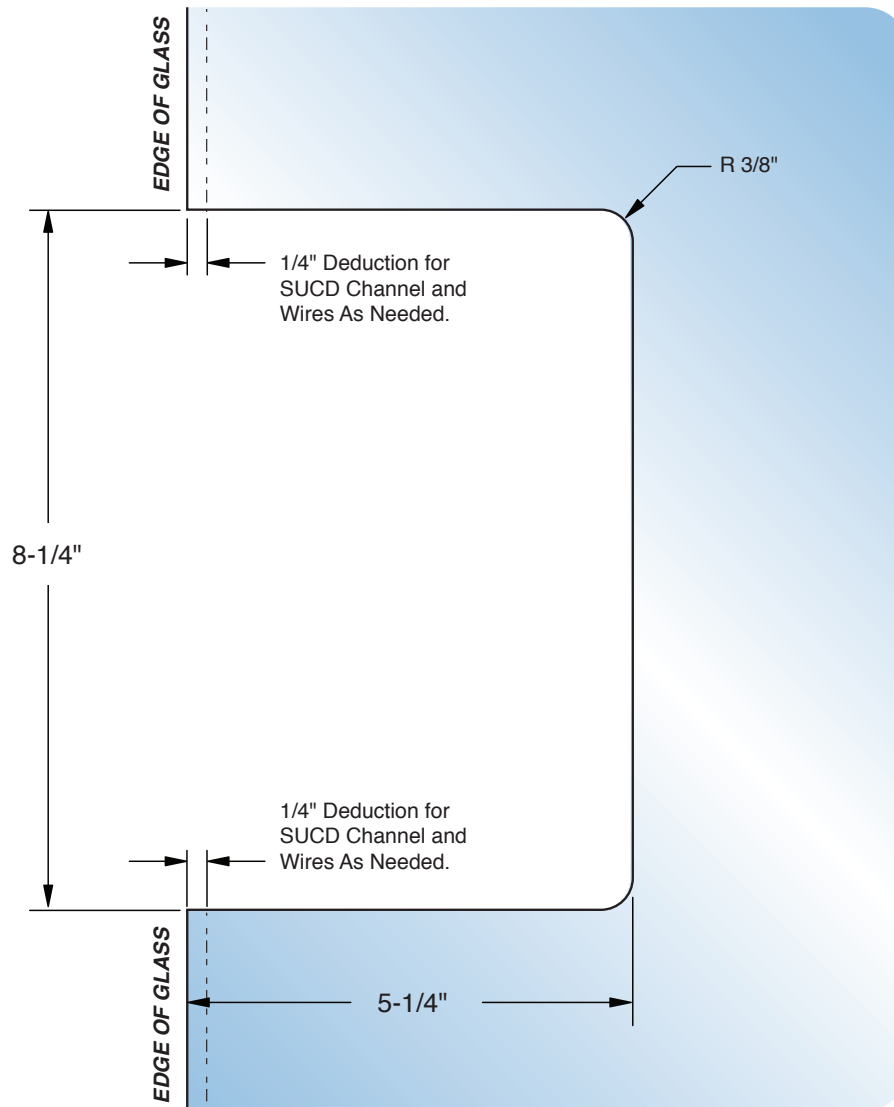

6" x 10" CENTER LOCK & STRIKE KEEPER GLASS FABRICATION TEMPLATE

DO NOT MEASURE / SCALE DRAWING
USE DIMENSIONS SHOWN

IMPORTANT:
Measure from Finished
Edge of Glass

For Technical Support
Call Toll Free in the U.S.
(888) 295-4531