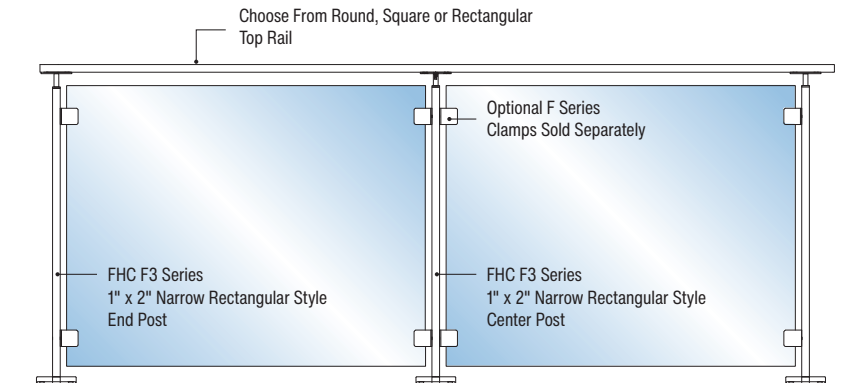

Typical Post Elevation