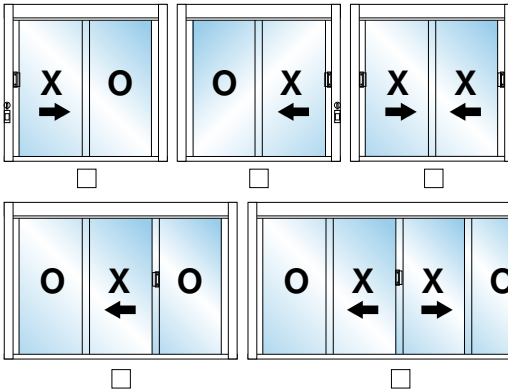

# FDW Manual Deluxe Service Windows

**NEW**

PROFESSIONAL GRADE

**FHC**<sup>®</sup>  
MANUFACTURING

**FASTFAB**  
FASTEST LEAD TIME

- » Ideal Service Window for Quick Serve Restaurants, Pharmacies, Dry Cleaners, Etc.
- » Customized to Job Site Requirements
- » Different Window Configurations Available
- » Heavy-Duty Top Hung Sliding Windows for Lasting Durability
- » Satin Anodized, Dark Bronze/Black Anodized, Custom Powder Paint, and KYNAR<sup>®</sup> Colors Available

**OPTIONS AVAILABLE:**

**OPTIONS:**

- Keyed Lock
- Full Bottom Track
- Open Counter Area
- Stainless Steel Shelf
- Self Closing

**GLASS THICKNESS:**

- 1/4"
- 1/2"
- 9/16"
- 5/8"

ITEM NO.	CONFIGURATIONS	FINISH
FDW1800AC	OX or XO	Satin Anodized
FDW1800DUC	OX or XO	Black/Bronze Anodized
FDW1800PTC	OX or XO	Powder Painted/ KYNAR <sup>®</sup> Painted
FDW2600AC	OXO	Satin Anodized
FDW2600DU	OXO	Black/ Bronze Anodized
FDW2600PTC	OXO	Powder Painted/ KYNAR <sup>®</sup> Painted
FDW3400AC	OXXO	Satin Anodized
FDW3400DUC	OXXO	Black/ Bronze Anodized
FDW3400PTC	OXXO	Powder Painted/ KYNAR <sup>®</sup> Painted
FDW4200AC	XX	Satin Anodized
FDW4200DUC	XX	Black/ Bronze Anodized
FDW4200DUC	XX	Powder Painted/ KYNAR <sup>®</sup> Painted
FDW5000AC	XOX	Satin Anodized
FDW5000DUC	XOX	Black/ Bronze Anodized
FDW5000PTC	XOX	Powder Painted/ KYNAR <sup>®</sup> Painted