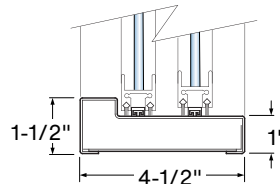

**Bottom Sill Conditions Available:**

**ALUMINUM HALF BOTTOM TRACK**  
Item No. **FSCDW1801**  
Window includes half bottom track. Provides clear service opening with no track under slider.

**ALUMINUM FULL BOTTOM TRACK**  
Item No. **FSCDW1802**  
Window includes full bottom track.

**STAINLESS STEEL SILL**  
Item No. **FSCDW1803**  
Full length stainless steel sill with 1/2" step down attached to bottom of window.

**STAINLESS STEEL SHELF**  
Item No. **FSCDW1804**  
Full length stainless steel shelf with 1/2" step down attached to bottom of window.