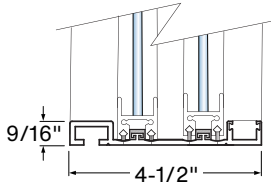

**Bottom Sill Conditions Available:**

**ALUMINUM HALF BOTTOM TRACK**  
Item No. **FSCDW1801**  
Window includes half bottom track. Provides clear service opening with no track under slider.

**ALUMINUM FULL BOTTOM TRACK**  
Item No. **FSCDW1802**  
Window includes full bottom track.

**STAINLESS STEEL SILL**  
Item No. **FSCDW1803**  
Full length stainless steel sill with 1/2" step down attached to bottom of window.

**STAINLESS STEEL SHELF**  
Item No. **FSCDW1804**  
Full length stainless steel shelf with 1/2" step down attached to bottom of window.