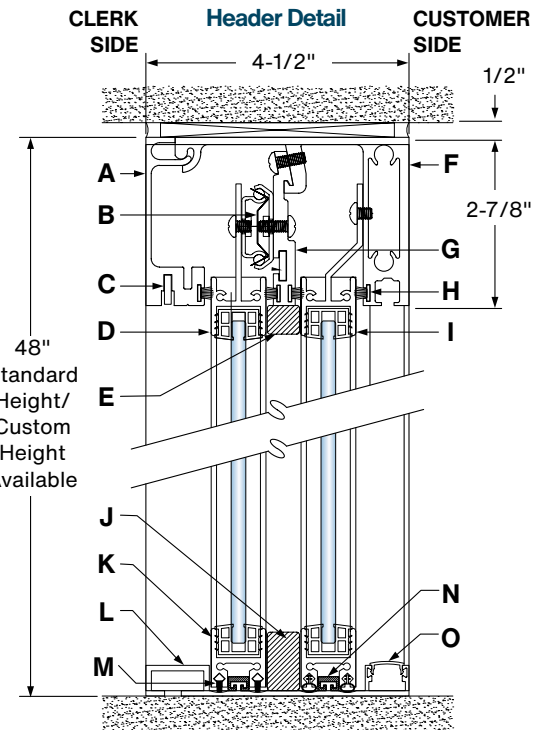

Minimum order: 1 each.

KYNAR is a registered trademark of Arkema, Inc.

**The Glazing Supply Company**  
EXPERIENCE AND INNOVATION

**HEADER DETAIL:**

- A. ACCESS PANEL
- B. HEAVY-DUTY WINDOW TRACK
- C. HEADER SUPPORT BRACKET
- D. SLIDING TOP RAIL
- E. HEAVY-DUTY TOP GUIDE
- F. HEADER
- G. CENTER DIVIDER
- H. WEATHER STRIP
- I. FIXED LITE TOP RAIL

**SILL DETAIL:**

- J. HEAVY-DUTY BOTTOM GUIDE
- K. BOTTOM RAIL
- L. BOTTOM TRACK
- M. WEATHER STRIP
- N. VINYL GUIDES
- O. SCREEN RACE CAP

**Sill Detail**

P.O. Box 1906 South Gate, CA 90280  
Toll Free (888) 295-4531 | Fax (323) 336-8307  
email [transaction@fhc-usa.com](mailto:transaction@fhc-usa.com)  
FHC-USA.COM