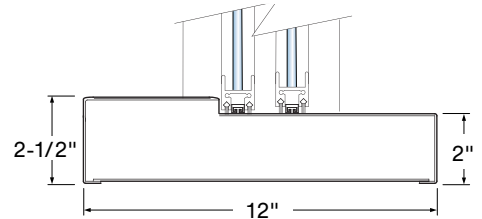

**Bottom Sill Conditions Available:**

**ALUMINUM HALF BOTTOM TRACK**  
Item No. **FSCDW1801**  
Window includes half bottom track. Provides clear service opening with no track under slider.

**ALUMINUM FULL BOTTOM TRACK**  
Item No. **FSCDW1802**  
Window includes full bottom track.

**STAINLESS STEEL SILL**  
Item No. **FSCDW1803**  
Full length stainless steel sill with 1/2" step down attached to bottom of window.

**STAINLESS STEEL SHELF**  
Item No. **FSCDW1804**  
Full length stainless steel shelf with 1/2" step down attached to bottom of window.