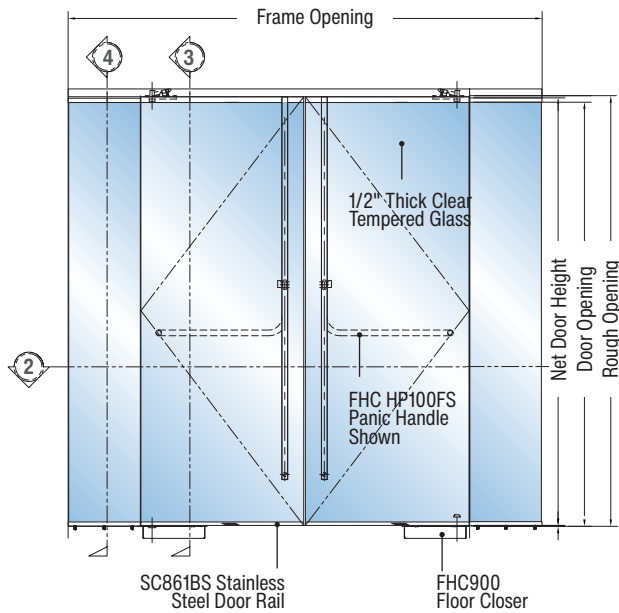

FHC Steincraft® 8600 Series Frameless Glass Entrance System is the choice of designers and architects when more glass and less metal is desired. The FHC Steincraft® System is made from the smallest profile of stainless steel rails in the glazing industry. The units come fully glazed from the factory, ready to install. Complete systems with matching sidelites are available in four architectural finishes; polished stainless, brushed stainless, oil rubbed bronze, and matte black. Contact FHC's experienced Technical Sales Department today to discuss your next project at (888) 295-4531.

# FHC Steincraft® 8600 Section Views

FHC STEINCRAFT® 8600 SERIES

FOR 1/2" GLASS ITEM NO.	FOR 5/8" GLASS ITEM NO.	FOR 3/4" GLASS ITEM NO.	FINISH
SC8612BSC	SC8615BSC	SC8619BSC	Brushed Stainless
SC8612PSC	SC8615PSC	SC8619PSC	Polished Stainless
SC86120RBC	SC86150RBC	SC86190RBC	Oil Rubbed Bronze
SC8612MBC	SC8615MBC	SC8619MBC	Matte Black

Adjustable Overhead Door Closer Attachment (Cover Plate Included)

Solid Stainless Steel Rail Construction Low Profile Architectural Design

Adjustable Bottom Pivot Assembly Option

LIT0210 05.22.20