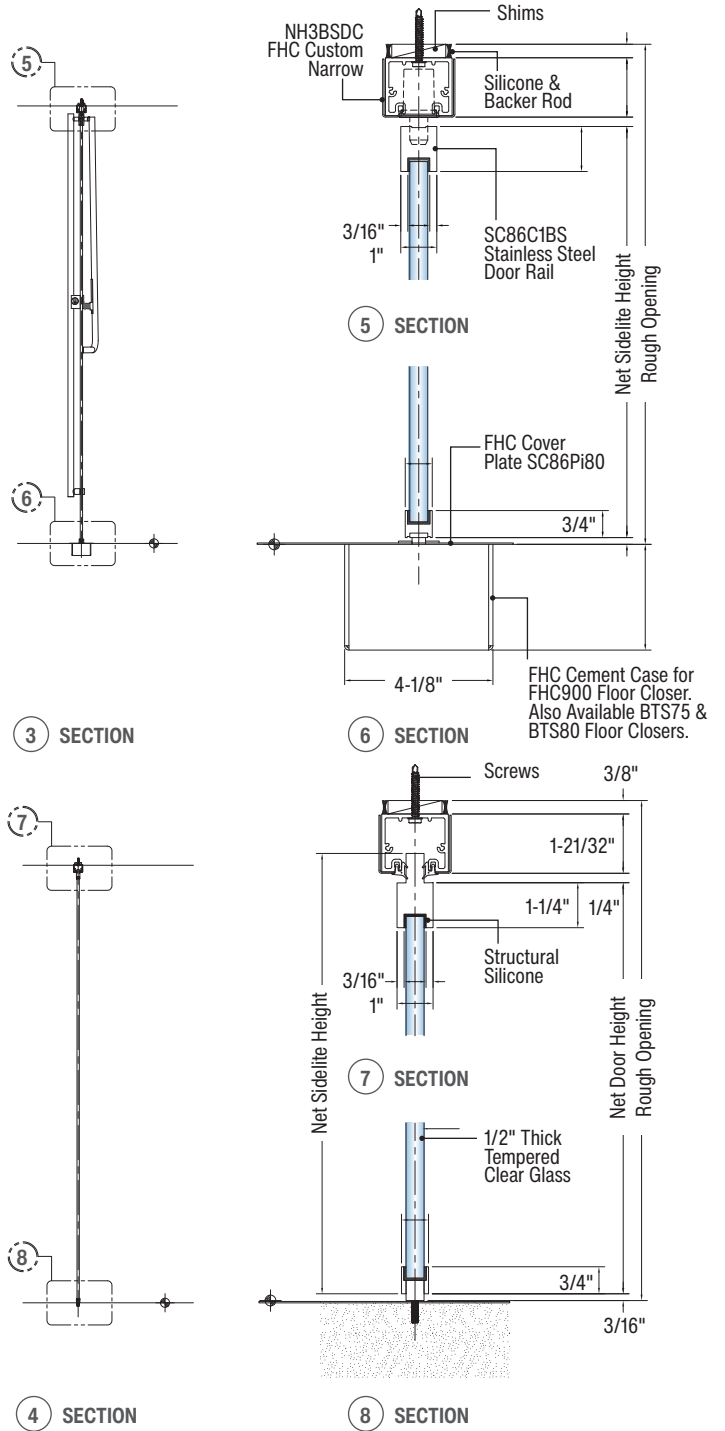

# FHC Steincraft® 8600 Section Views

FHC STEINCRAFT® 8600 SERIES

FOR 1/2" GLASS ITEM NO.	FOR 5/8" GLASS ITEM NO.	FOR 3/4" GLASS ITEM NO.	FINISH
SC8612BSC	SC8615BSC	SC8619BSC	Brushed Stainless
SC8612PSC	SC8615PSC	SC8619PSC	Polished Stainless
SC86120RBC	SC86150RBC	SC86190RBC	Oil Rubbed Bronze
SC8612MBC	SC8615MBC	SC8619MBC	Matte Black

Adjustable Overhead Door Closer Attachment (Cover Plate Included)

Solid Stainless Steel Rail Construction Low Profile Architectural Design

Adjustable Bottom Pivot Assembly Option

LIT0210 05.22.20