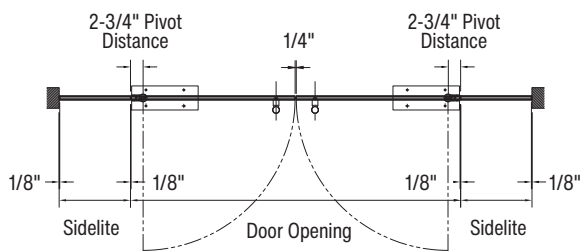

Adjustable Overhead Door Closer Attachment (Cover Plate Included)

Solid Stainless Steel Rail Construction Low Profile Architectural Design

Adjustable Bottom Pivot Assembly Option

LIT0210 05.22.20