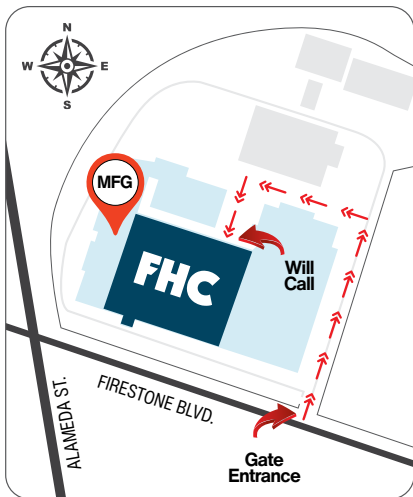

Glazing Supplies

Shower Door Hardware

Architectural Hardware

Railing Hardware

Storefronts & Entrances

Transaction Hardware

Window & Door Hardware

Diack Store Fixtures

MFG

Frameless Hardware Company

Manufacturing & FHC Aluminum®